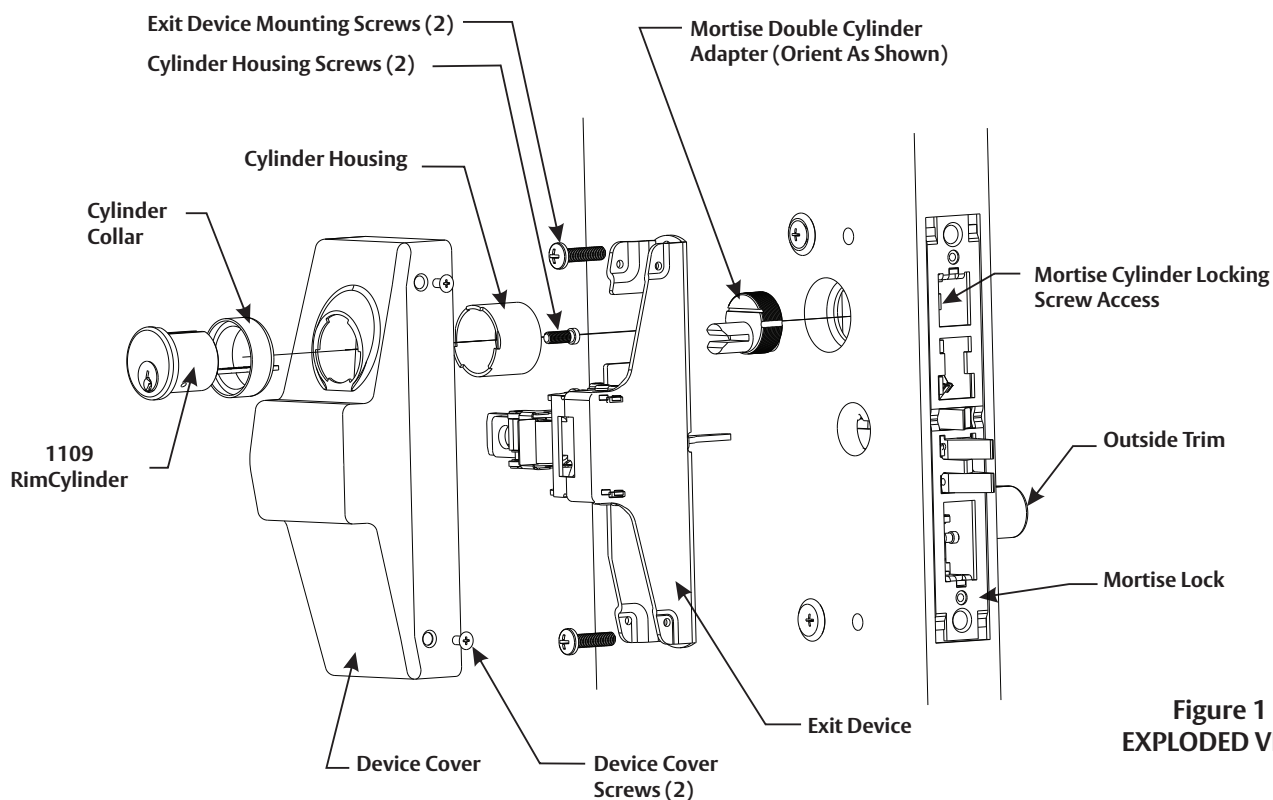

# Double Cylinder Latchhead Assembly

### For use with Mortise 7130 Series Double Cylinder Exit Device

1. Install Mortise lock and Outside Trim onto door using supplied Instructions.
2. Using slotted screwdriver in the slot of the “Mortise Double Cylinder Adapter” Thread into Mortise Lock until “Mortise Double Cylinder Adapter” bottoms out on opposing lock.
3. Un-thread “Mortise Double Cylinder Adapter” Counter Clockwise one full turn and orientate as shown in Figure 1.
4. Tighten Cylinder Locking Screw through Mortise Lock Front
5. Mount Exit Device using supplied instructions #80-9470-0030.
6. Assemble Cylinder, Cylinder Collar and Cylinder Housing to Exit Device Cover as shown in Figure 1. Rotate Cylinder Housing until it's mounting holes align with the mounting holes for the Cylinder and install the two Cylinder Housing Mounting Screws.
7. Install Exit Device Cover onto door over Exit Device being sure to align the Cylinder's tailpiece with the slot in the “Mortise Double Cylinder Adapter”. Align the holes of the Exit Device Cover and install Device Cover Screws.
8. Test operation of both cylinders to be certain they function properly. Adjust as needed.