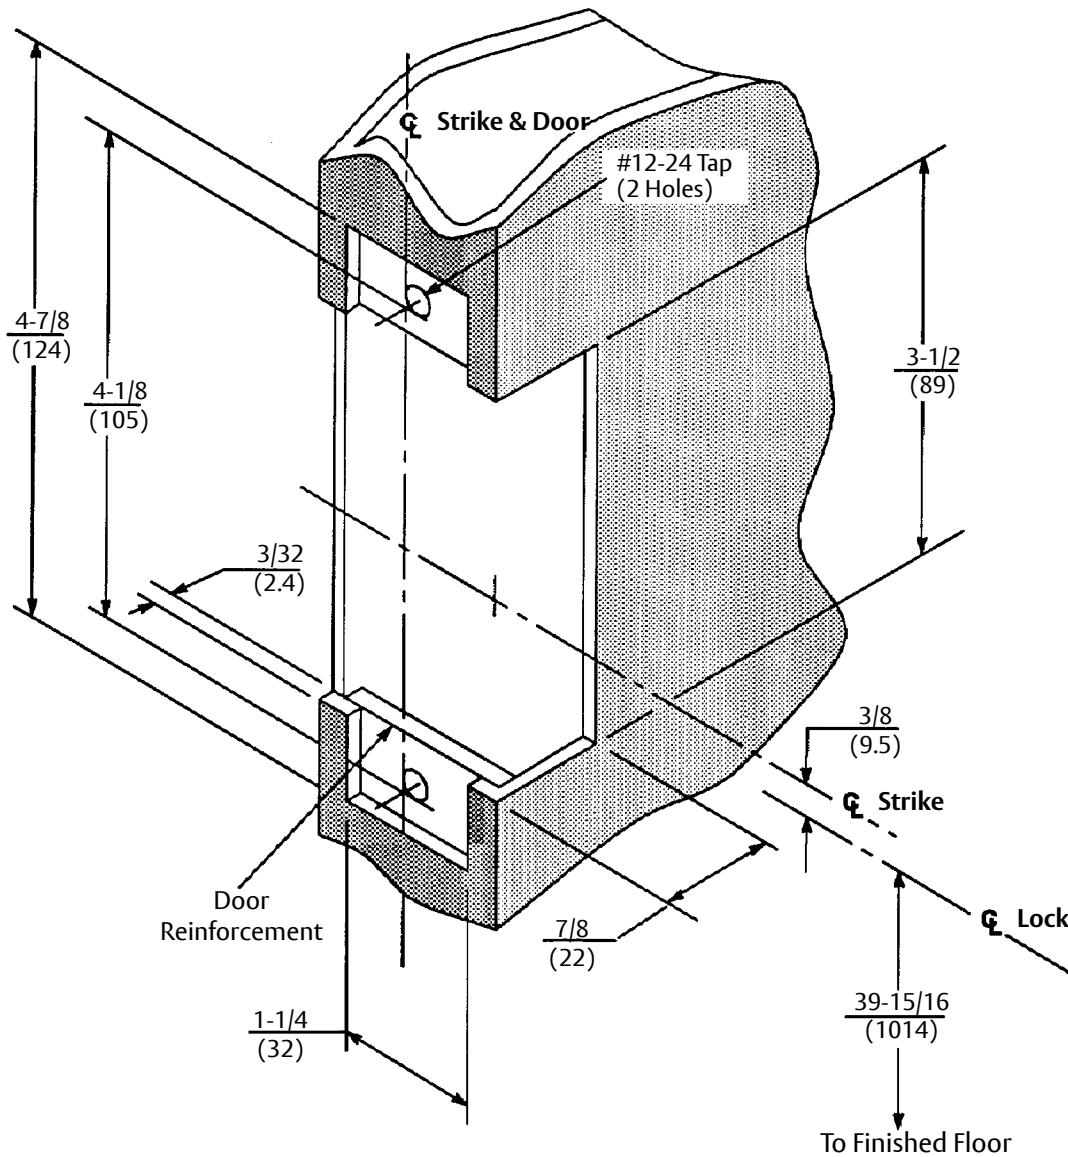

DO NOT SCALE

Hollow Metal Door Preparation

Wood Door Preparation

All dimensions given in inches (mm).

Experience a safer  
and more open world

Copyright © 2004, 2024, ASSA ABLOY Access and Egress Hardware Group, Inc. All rights reserved. Reproduction in whole or in part without the express written permission of ASSA ABLOY Access and Egress Hardware Group, Inc. is prohibited.

Mounting Template for 718 Open Back Strike  
for All Series Mortise Locks (1-3/4" Door)  
Wood or H.M. Doors

Template Number:  
7086-0016  
Sheet: 1 of 1  
Date: 01/24

**ASSA ABLOY**

1-855-557-5078  
www.assaabloy.com