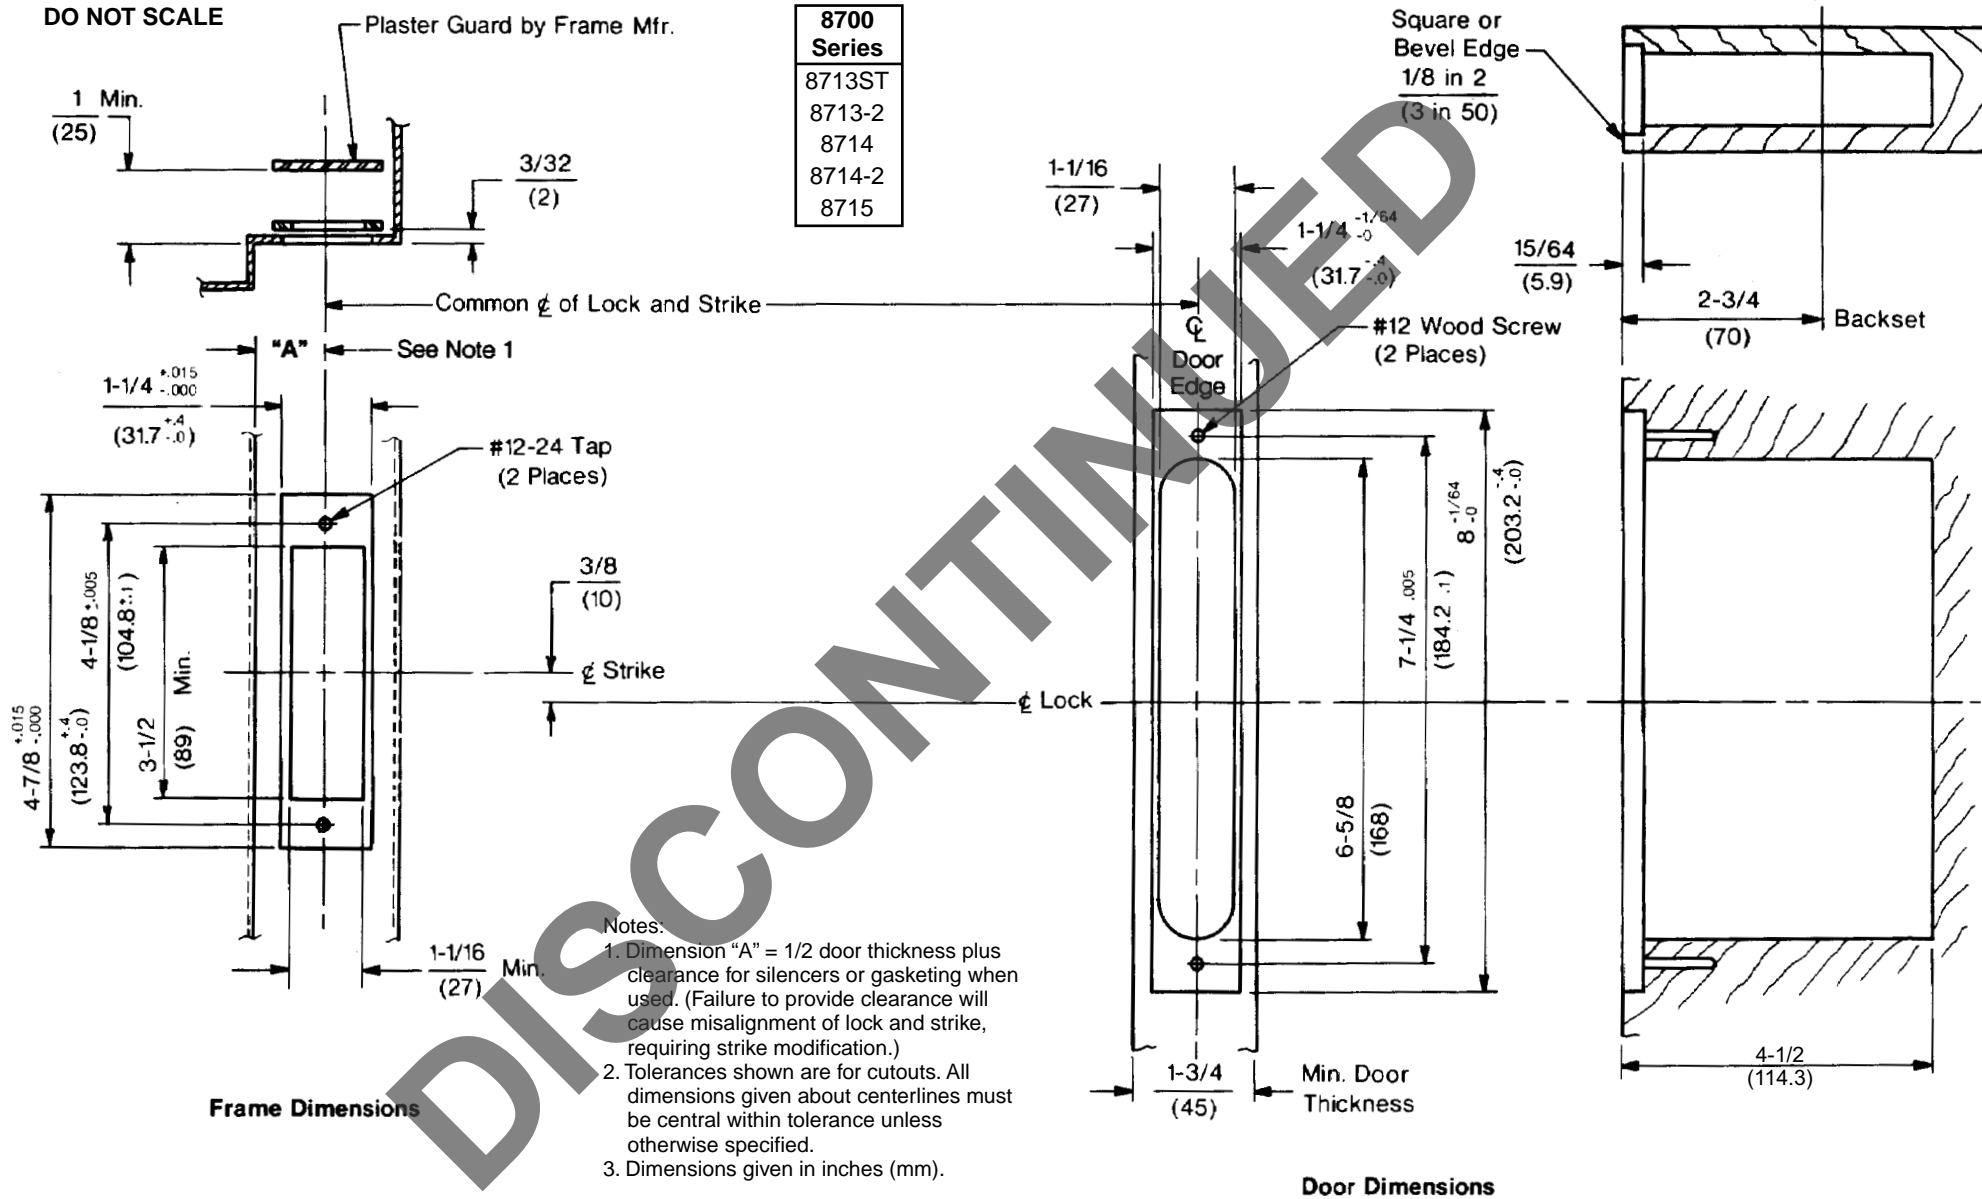

DO NOT SCALE

8700 Series
8713ST
8713-2
8714
8714-2
8715

**8600 & 8700 Mortise Deadlocks (Only)
1-3/4" Wood Door and H.M. Frame
Lock and Strike Preparation (2814 Strike)**

Yale
Yale Commercial Locks and Hardware
www.yalecommercial.com

TEMPLATE NUMBER	7086-0011	DATE	1-06
-----------------	-----------	------	------