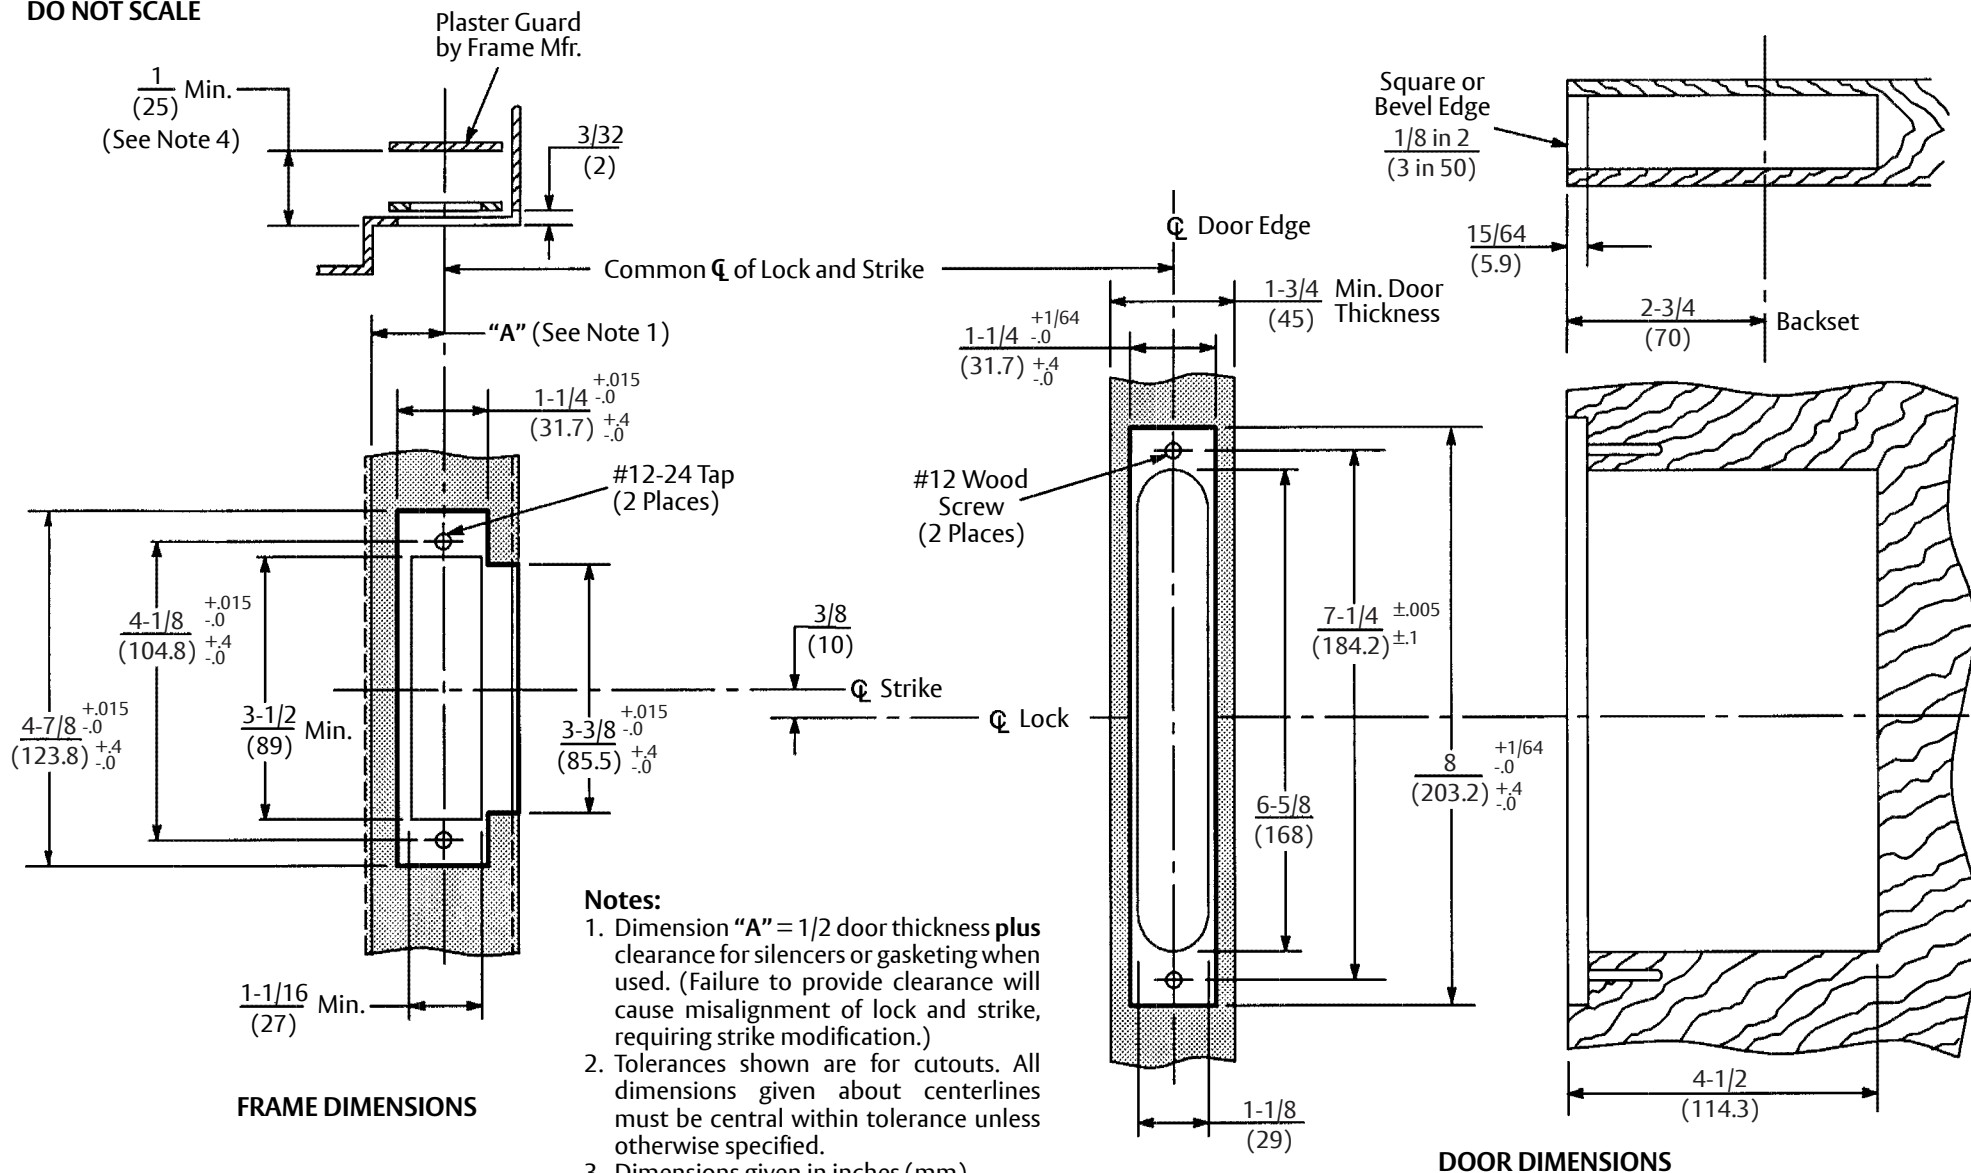

DO NOT SCALE

Experience a safer
and more open world

Copyright © 2004, 2024, ASSA ABLOY Access and Egress Hardware Group, Inc. All rights reserved. Reproduction in whole or in part without the express written permission of ASSA ABLOY Access and Egress Hardware Group, Inc. is prohibited.

8600, 8700, & 8800 Series Mortise Locks
for Lead Lined Doors
1-3/4" Wood Door and H.M. Frame (ANSI A115.W1)
Lock and Strike Preparation
(For All 8600, 8700, & 8800 Series Mortise Locks)

Template Number:
7086-0018
Sheet: 1 of 1
Date: 01/24

ASSA ABLOY

1-855-557-5078
www.assaabloy.com