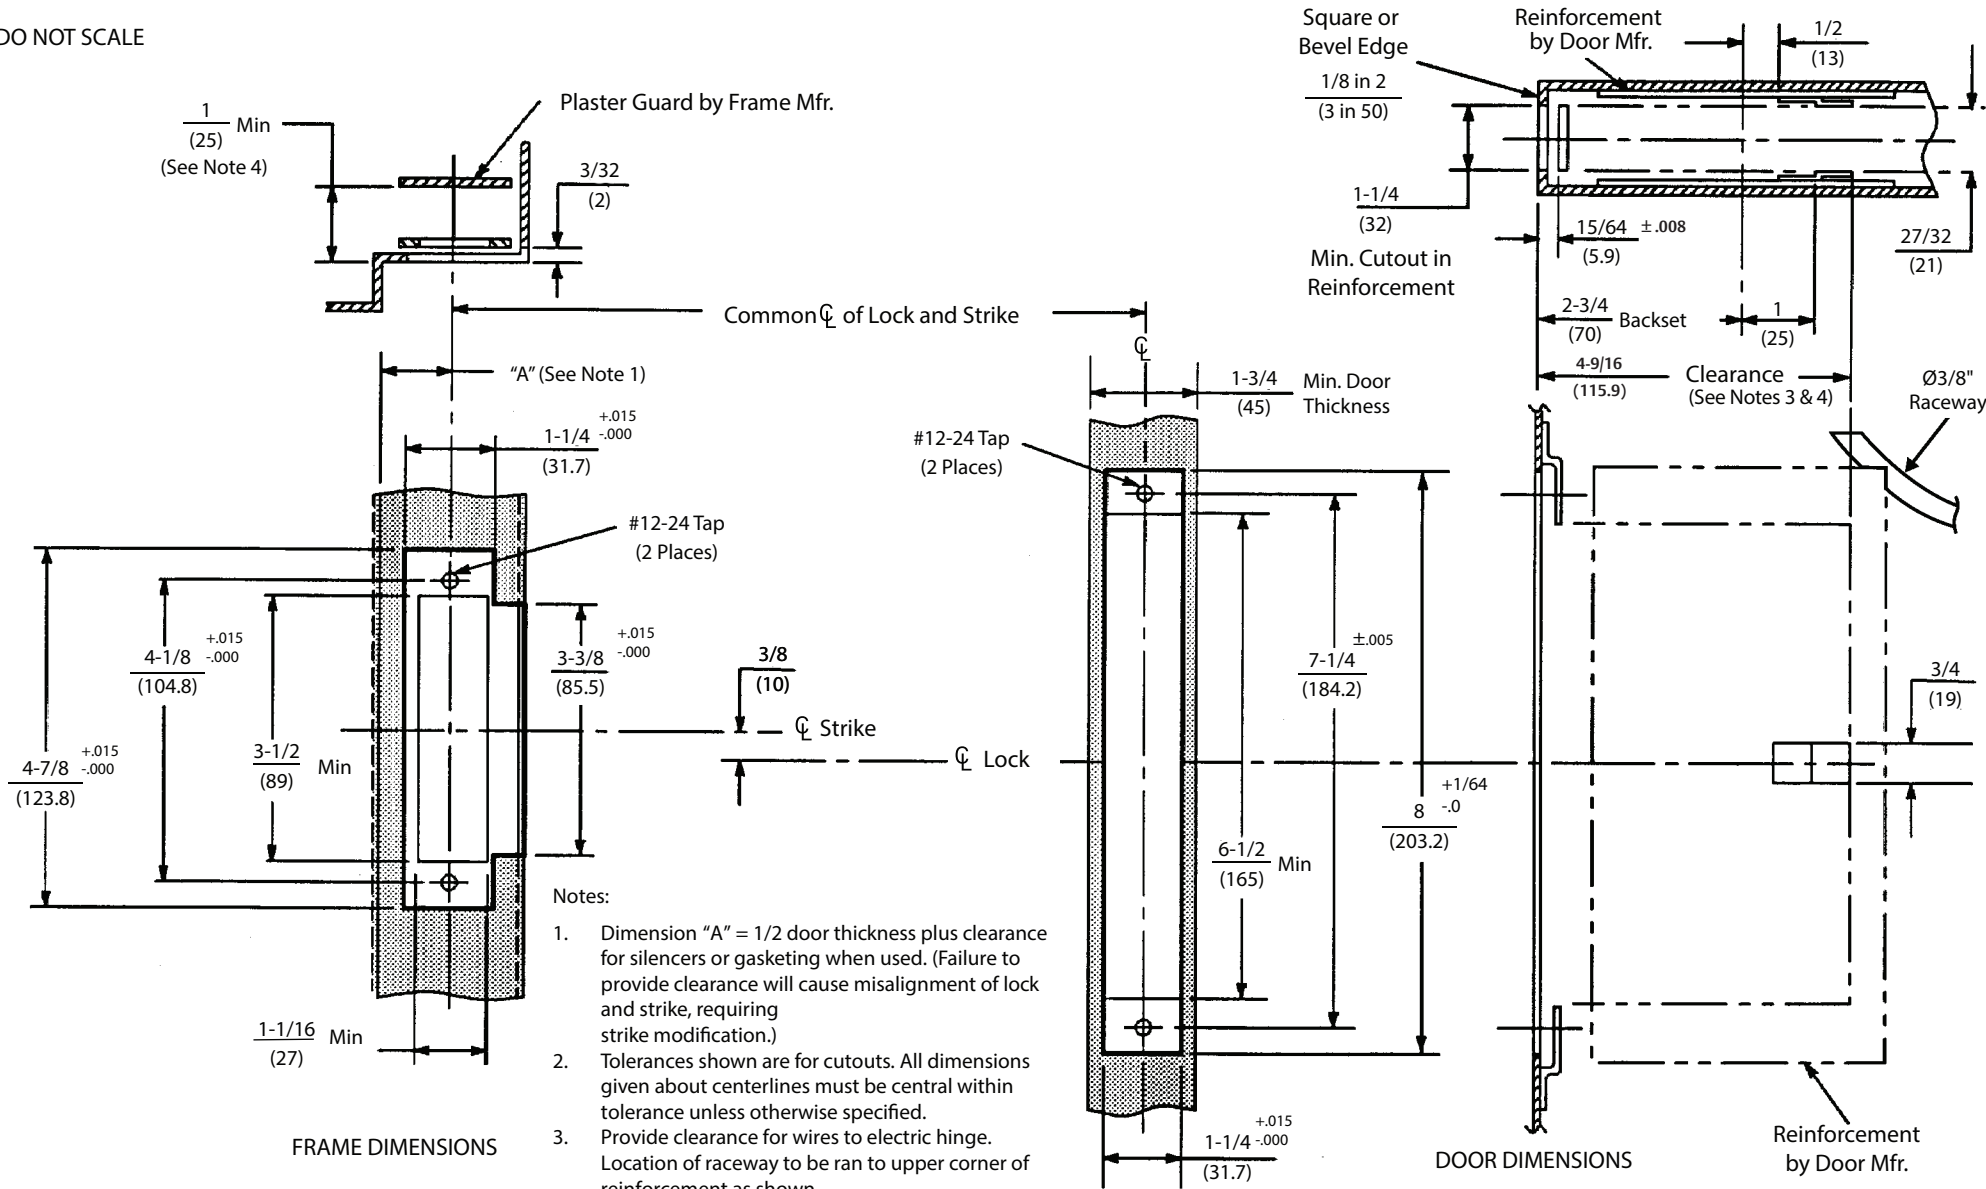

DO NOT SCALE

All dimensions given in inches (mm).

Experience a safer and more open world

Copyright © 2004, 2006, 2023, ASSA ABLOY Access and Egress Hardware Group, Inc. All rights reserved. Reproduction in whole or in part without the express written permission of ASSA ABLOY Access and Egress Hardware Group, Inc. is prohibited.

Electrified Solenoid, EcoFlex®, & MELR Mortise Locks and Mechanical Mortise Locks with Monitoring Options (8800 Series)  
1-3/4" H.M. Door and Frame (ANSI A156.115)  
Lock and Strike Preparation

Template Number:  
7086-8003  
Sheet: 1 of 1  
Date: 12/23