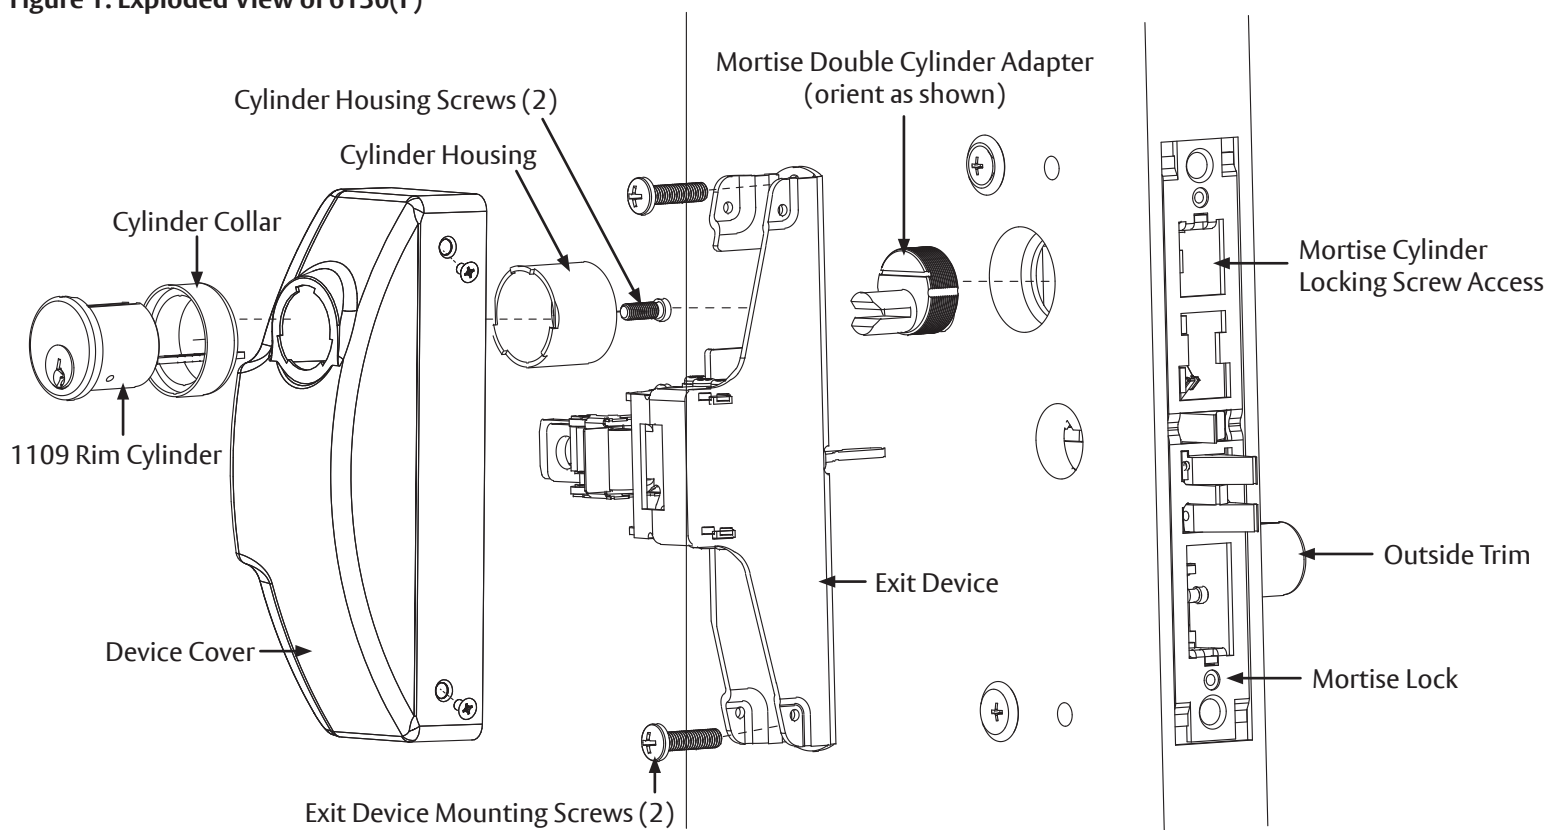

6130(F) Series

ASSA ABLOY

Exit Devices

Installation Instructions

Double Cylinder Latchhead Assembly

1. Install the Mortise Lock and Outside Trim onto the door using the supplied instructions.
2. Using a slotted screwdriver in the slot of the Mortise Double Cylinder Adapter, thread clockwise into the Mortise Lock until the Mortise Double Cylinder Adapter hits the bottom of the opposing lock.
3. Un-thread the Mortise Double Cylinder Adapter counter clockwise one (1) full turn and orient as shown in **Figure 1**.
4. Tighten the Cylinder Locking Screw through the Mortise Lock Front.
5. Mount the Exit Device using the supplied instructions.
6. Assemble the Cylinder, Cylinder Collar and Cylinder Housing to the Exit Device Cover as shown in **Figure 1**. Rotate the Cylinder Housing until it's mounting holes align with the mounting holes for the Cylinder and install the two (2) Cylinder Housing Mounting Screws.
7. Install the Exit Device Cover onto the door over the Exit Device, being sure to align the Cylinder's tailpiece with the slot in the Mortise Double Cylinder Adapter. Align the holes of the Exit Device Cover and install the Device Cover Screws.
8. Test operation of both cylinders to be certain they function properly. Adjust as needed.

Figure 1: Exploded View of 6130(F)

WARNING

This product can expose you to lead which is known to the state of California to cause cancer and birth defects or other reproductive harm. For more information go to www.P65warnings.ca.gov.