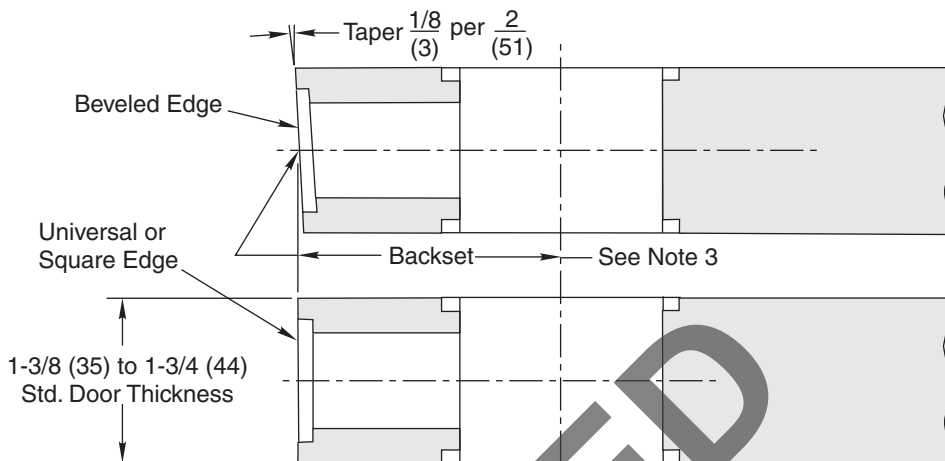

Notes:

1. Do not scale drawing
2. For strike preparation refer to:
 371 Strike - Template No. 7102-0005
 497 Strike - Template No. 7102-0003
3. Backset: 2-3/4" (70mm) standard
4. For H.M. door preparation refer to
 Template No. 7150-8016
5. All dimensions given in inches (mm).

inTouch® Series Locks				
Latch No.	Front	Backset	Latchbolt Throw	Front Dim. A
694 (std)	Beveled	2-3/4" (70)	1/2" (13)	1-1/8" (29)
F694	Flat	2-3/4" (70)	1/2" (13)	1-1/8" (29)
480B	Beveled	2-3/4" (70)	3/4" (19)	1-1/8" (29)
F480B	Flat	2-3/4" (70)	3/4" (19)	1-1/8" (29)