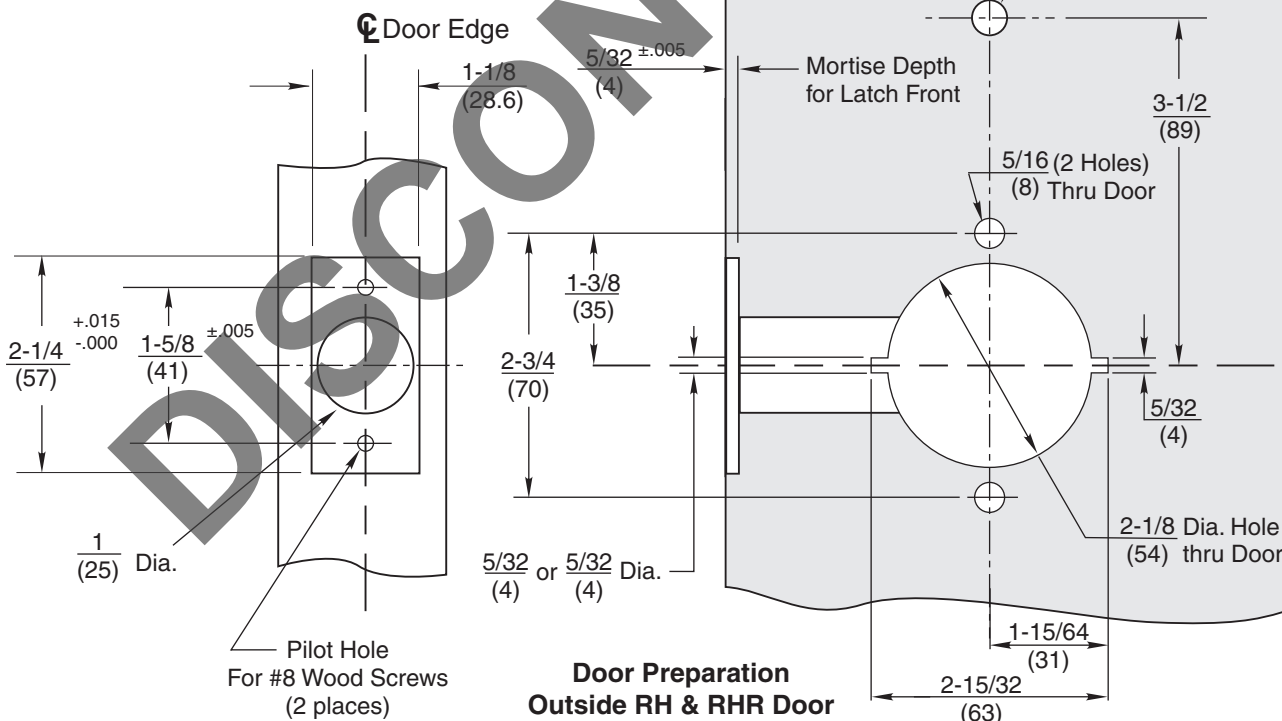

Notes:

1. Do not scale drawing
2. For strike preparation refer to:
 371 Strike - Template No. 7102-0005
 497 Strike - Template No. 7102-0003
3. Backset: 2-3/4" (70mm) standard
4. For H.M. door preparation refer to
 Template No. 7150-8016
5. All dimensions given in inches (mm).

inTouch® Series Locks				
Latch No.	Front	Backset	Latchbolt Throw	Front Dim. A
694 (std)	Beveled	2-3/4" (70)	1/2" (13)	1-1/8" (29)
F694	Flat	2-3/4" (70)	1/2" (13)	1-1/8" (29)
480B	Beveled	2-3/4" (70)	3/4" (19)	1-1/8" (29)
F480B	Flat	2-3/4" (70)	3/4" (19)	1-1/8" (29)

**inTouch® Stand-alone Touchscreen Access Locks
 Wood Door Preparation
 2-3/4" (70mm) Backsets**

Yale 100 Yale Ave.
 Lenoir City, TN 37771-3226
 1-800-438-1951
 www.yalelocks.com

TEMPLATE NUMBER	DATE
7150-8017	09-11