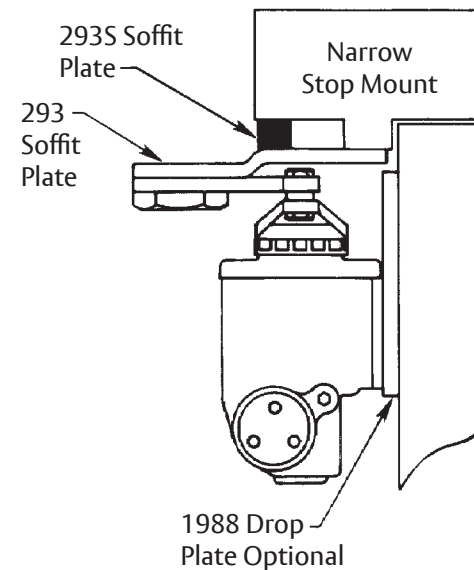

NOTE:
Hold Open Arm closers are not permitted to be used on fire doors

Indexing of Main Arm

Measurements are given in $\frac{\text{inches}}{\text{(mm)}}$

**Do Not Scale Drawing
Left Hand Door Shown**

Experience a safer and more open world

PR1900 or PR1910 Series Door Closers with 293S Spacer Block
Rigid Parallel Arm Installation
With or without No. 1988 Drop Plate
Non-Hold Open Sizes PR1902/4 or PR1905/6;
Hold Open Sizes PR1912/4 or PR1915/6