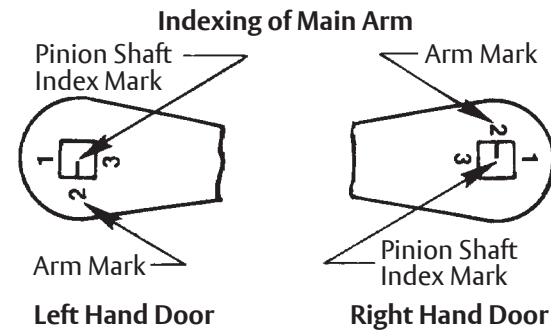

NOTE:
 Hold Open Arm closers are not permitted to be used on fire doors

Measurements are given in inches (mm)

**Do Not Scale Drawing
 Left Hand Door Shown**

Experience a safer and more open world

Copyright © 2003, 2023, ASSA ABLOY Access and Egress Hardware Group, Inc. All rights reserved. Reproduction in whole or in part without the express written permission of ASSA ABLOY Access and Egress Hardware Group, Inc. is prohibited.

PR1900 or PR1910 Series Door Closers with 890 Support Bracket and 891 Spacer Block
 Rigid Parallel Arm Installation With or without No. 1988 Drop Plate
 Non-Hold Open Sizes PR1902/4 or PR1905/6;
 Hold Open Sizes PR1912/4 or PR1915/6