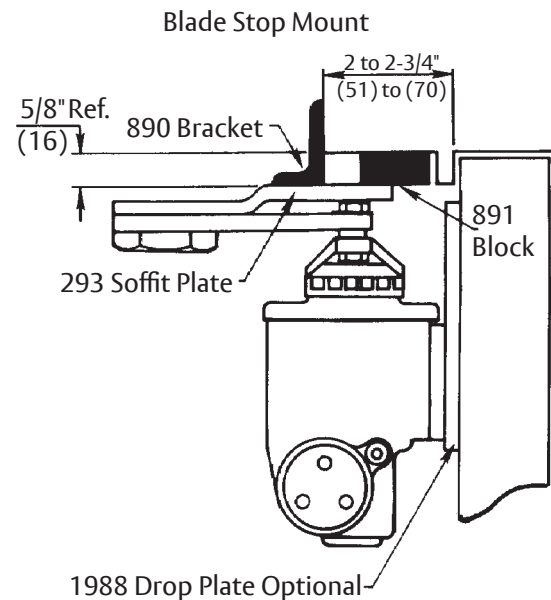

NOTE:
 Hold Open Arm closers are not permitted to be used on fire doors

Measurements are given in inches (mm)

**Do Not Scale Drawing
 Left Hand Door Shown**

Experience a safer and more open world

Copyright © 2003, 2023, ASSA ABLOY Access and Egress Hardware Group, Inc. All rights reserved. Reproduction in whole or in part without the express written permission of ASSA ABLOY Access and Egress Hardware Group, Inc. is prohibited.

PR1900 or PR1910 Series Door Closers with 890 Support Bracket and 891 Spacer Block
 Rigid Parallel Arm Installation With or without No. 1988 Drop Plate
 Non-Hold Open Sizes PR1902/4 or PR1905/6;
 Hold Open Sizes PR1912/4 or PR1915/6