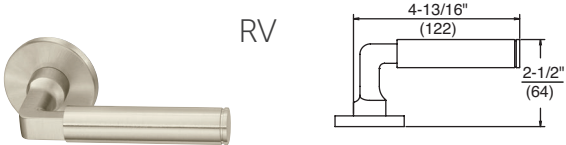

Lever returns within 1/2" (13mm) of door face

Lever returns within 1/2" (13mm) of door face