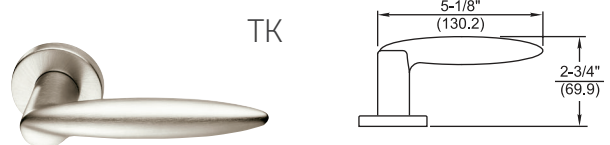

Lever returns within 1/2" (13mm) of door face

Lever returns within 1/2" (13mm) of door face