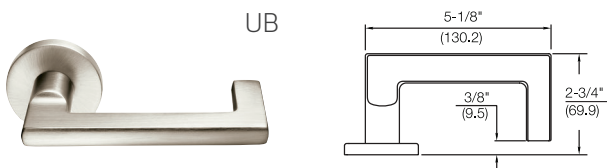

Hudson

Niagara