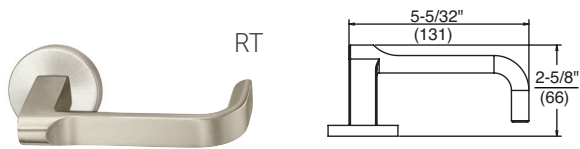

Spree

Seine