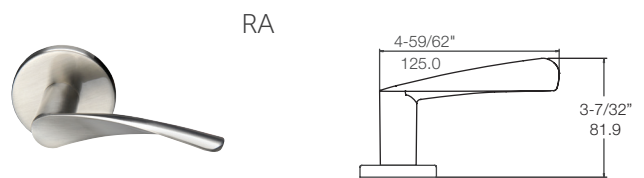

Hudson

Niagara