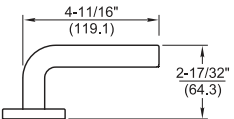

# Thames

TM

TR

TN

TS

TP

TQ

Lever returns within 1/2" (13mm) of door face