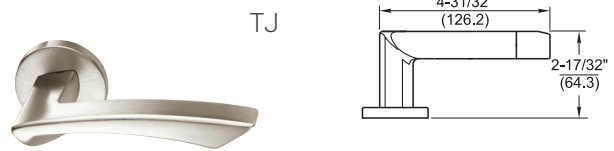

Lever returns within 1/2" (13mm) of door face

Lever returns within 1/2" (13mm) of door face