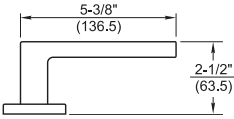

Thames

TR

Lever returns within 1/2" (13mm) of door face