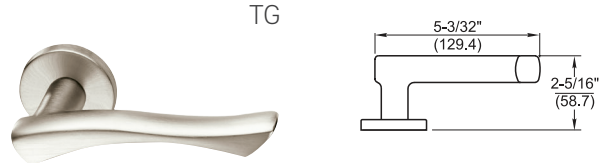

Spree

Seine