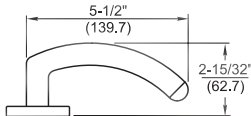

Thames

TN

Lever returns within 1/2" (13mm) of door face