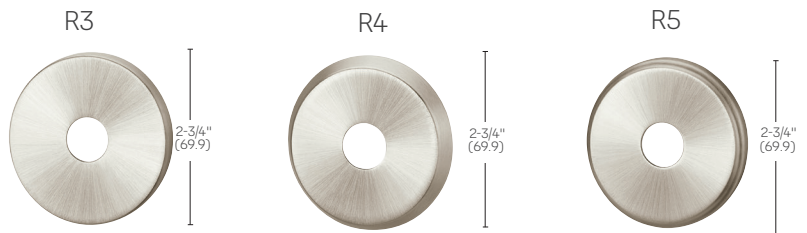

8800RL mortise lock roses & escutcheons

*Select levers are not available in 629 or 630 finishes: Hudson TD; Danube TI; Seine TG, TJ, TK, and TO; Niagara and Victoria collections.