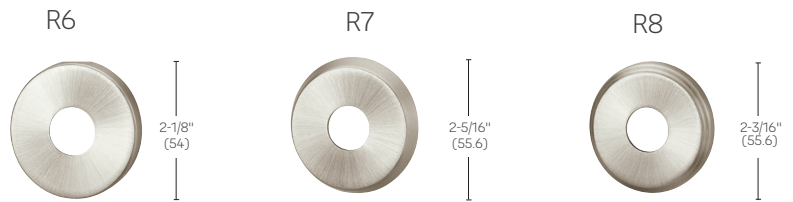

# Roses & Escutcheons

RL tubular lock roses

8800RL mortise lock roses & escutcheons

\*Select levers are not available in 629 or 630 finishes: Hudson TD; Danube TI; Seine TG, TJ, TK, and TO; Niagara and Victoria collections.