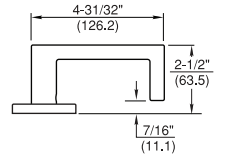

# Thames

TM

TR

TN

TS

TP

TQ

Lever returns within 1/2" (13mm) of door face