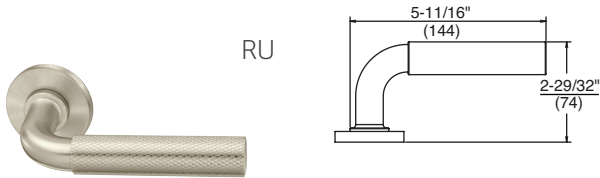

Lever returns within 1/2" (13mm) of door face

Lever returns within 1/2" (13mm) of door face