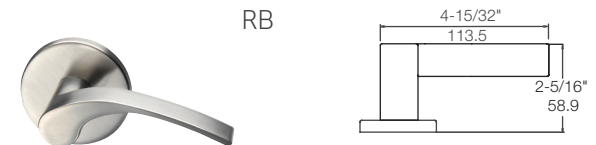

# Niagara

Lever returns within 1/2" (13mm) of door face

Lever returns within 1/2" (13mm) of door face