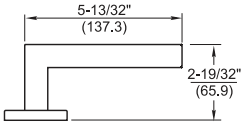

# Thames

TM

TR

TN

TS

TP

TQ

Lever returns within 1/2" (13mm) of door face