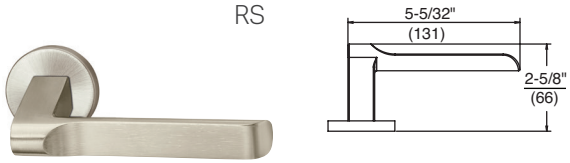

Spree

Seine