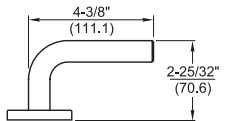

# Thames

TM

TR

TN

TS

TP

TQ

Lever returns within 1/2" (13mm) of door face