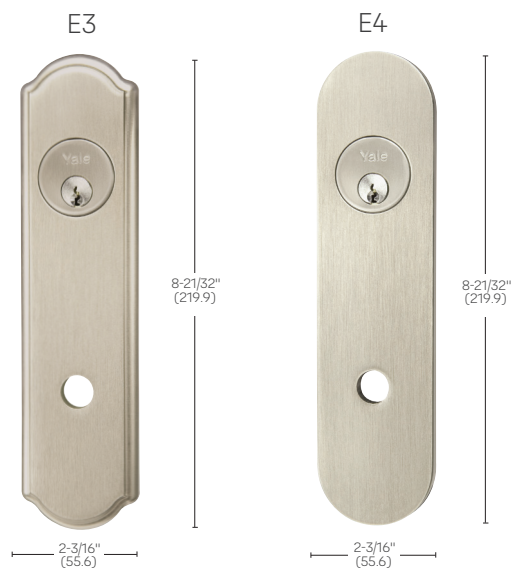

8800RL mortise lock roses & escutcheons

*Select levers are not available in 629 or 630 finishes: Hudson TD; Danube TI; Seine TG, TJ, TK, and TO; Niagara and Victoria collections.