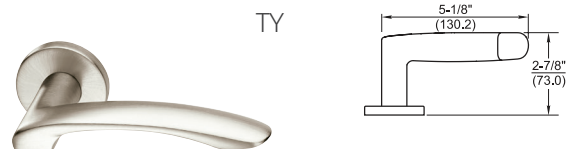

# Victoria

TT

TU

TX

TV

UX

Lever returns within 1/2" (13mm) of door face

TW

TY

UW

Lever returns within 1/2" (13mm) of door face

TZ

Lever returns within 1/2" (13mm) of door face