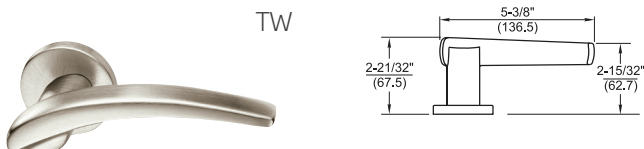

# Victoria

TT

TU

TX

TV

UX

Lever returns within 1/2" (13mm) of door face

TW