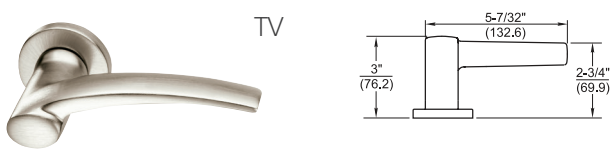

# Victoria

TT

TU

TX

TV

UX

Lever returns within 1/2" (13mm) of door face

TW