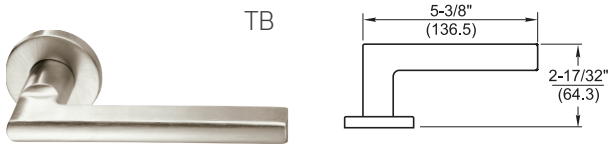

Hudson

Niagara