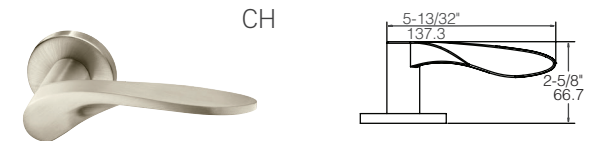

# Niagara

Lever returns within 1/2" (13mm) of door face

Lever returns within 1/2" (13mm) of door face