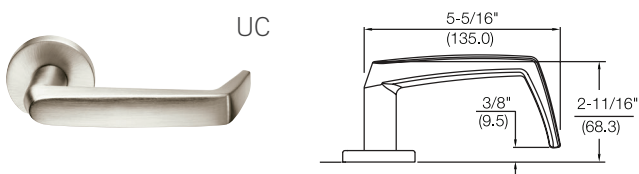

Lever returns within 1/2" (13mm) of door face