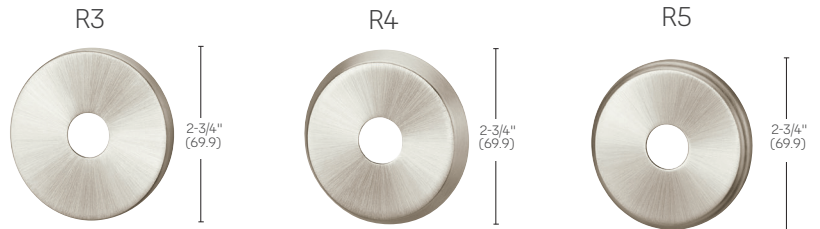

Finishes

605 | US3
Bright Brass
Clear Coated

606 | US4
Satin Brass
Clear Coated

611 | US9
Bright Bronze
Clear Coated

612 | US10
Satin Bronze
Clear Coated

613E | US10BE
Dark Oxidized
Satin Bronze
Equivalent

618 | US14
Bright Nickel Plated
Clear Coated

619 | US15
Satin Nickel Plated
Clear Coated

625 | US26
Bright Chrome Plated

626 | US26D
Satin Chrome Plated

629 | US32*
Bright Stainless Steel

630 | US32D*
Satin Stainless Steel

BSP
Black Suede
Powder Coat

WSP
White Suede
Powder Coat

Roses & Escutcheons

RL tubular lock roses