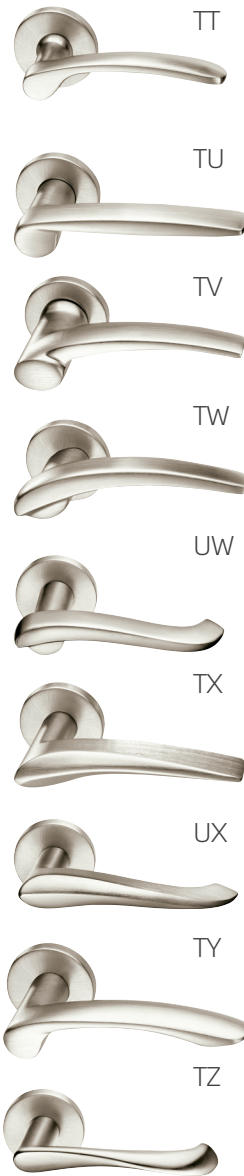

# Victoria

TT

TU

TX

TV

UX

Lever returns within 1/2" (13mm) of door face

TW

BSP  
Black Suede  
Powder Coat

WSP  
White Suede  
Powder Coat

# Roses & Escutcheons

RL tubular lock roses

8800RL mortise lock roses & escutcheons

\*Select levers are not available in 629 or 630 finishes: Hudson TD; Danube TI; Seine TG, TJ, TK, and TO; Niagara and Victoria collections.

Hudson

Thames

Victoria\*

Niagara\*

Spree

Seine\*

All levers meet ADA guidelines

\*Not available in 629 or 630 finishes.