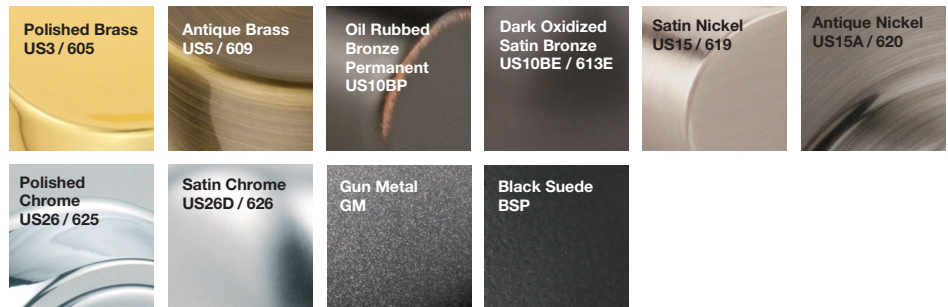

Yale Designer Finishes

Yale Locks & Hardware 225 Episcopal Road, Berlin, CT 06037 USA
Tel 1-800-438-1951 Fax 1-800-338-0965 YaleHome.com

Yale Locks & Hardware is a division of Yale Security Inc., an ASSA ABLOY Group company.

YALE, with its unique global reach and range of products, is the world's favorite lock — the preferred solution for securing your home, family and personal belongings.

ASSA ABLOY is the global leader in door opening solutions, dedicated to satisfying end-user needs for security, safety and convenience.

099646 12/17

Community Service

Yale is Habitat for Humanity's national lockset partner and has helped families build strength, stability and self-reliance since 2001.