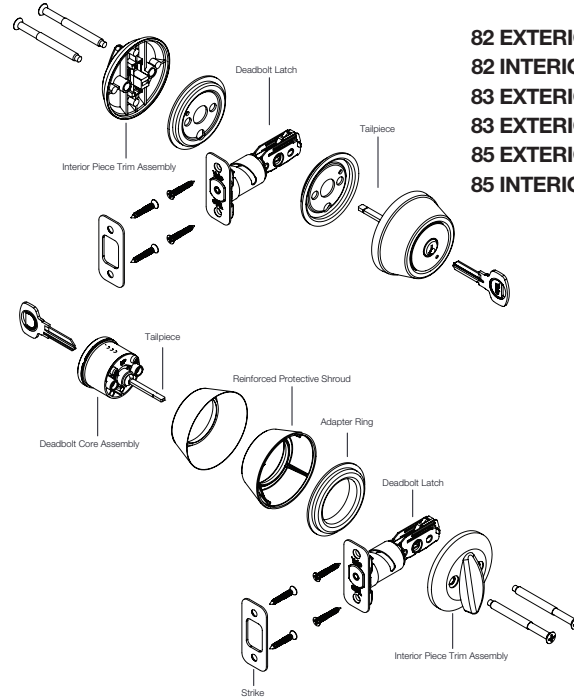

Deadbolt Specifications

Door Specs 2 1/8" Face Bore
1" Edge Bore
2 3/8" or 2 3/4" Backset

Box Pack:
Latch Face 1" x 2 1/4"
RC (Round Corner)
SC (Square Corner, optional)

Latch Box Pack: Adjustable
2 3/8" to 2 3/4" RC
RC (Round Corner)

Door Thickness 1 3/8" to 1 3/4"
2" to 2 1/4"

Requires Ext. Kit 07600; 83 Select Single Cylinder Only

Cylinder KW-1 (Standard)
SC-1 (Optional)
PARA (Optional)

Keying Box Pack:
KD (Keyed Different)
KA3 (Keyed Alike)

Faceplate 1" W x 2 1/4" H
RC (Round Corner)

Strike Box Pack: 1 1/8" x 2 3/4"
RC (Round Corner)

Certified ANSI/BHMA A156.2 Series 4000
Grade 2 **BHMA CERTIFIED**

DIMENSIONS	A	B	C
82 EXTERIOR	2 19/32"	1 1/8"	2"
82 INTERIOR	2 19/32"	1 9/64"	1 31/32"
83 EXTERIOR	2 1/2"	1"	1 7/8"
83 EXTERIOR	2 1/2"	1 7/8"	2"
85 EXTERIOR	2 1/2"	1"	1 7/8"
85 INTERIOR	2 1/2"	1"	1 7/8"