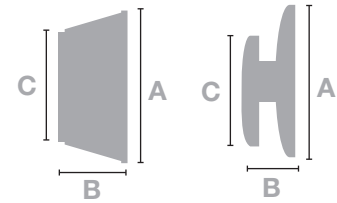

FUNCTIONS
DEADBOLT
SINGLE CYLINDER PREMIER 82
SINGLE CYLINDER SELECT 83
DOUBLE CYLINDER SELECT 85

FLASHship™	US3	US5	US10BP	US10BE	US15	US15A	US26	US26D	GM	TB
SINGLE CYL 82	•		•		•	•		•		
SINGLE CYL 83	•		•		•	•	•	•	•	•
DOUBLE CYL 85	•		•		•	•			•