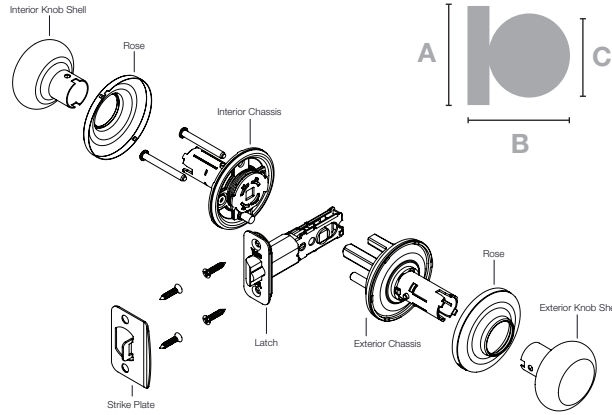

# Knob selection

## Knob/Lever Specifications

Door Specs	2 1/8" Face Bore 1" Edge Bore 2 3/8" or 2 3/4" Backset
	Box Pack: Latch Face 1" x 2 1/4" RC (Round Corner) SC (Square Corner, optional)
Latch	Box Pack: Adjustable 2 3/8" to 2 3/4" RC RC (Round Corner)
Door Thickness	1 3/8" to 1 3/4"
Cylinder	6 Pin Cylinder (KW-1 Compatible)
Keying	Box Pack: KA3 (Keyed Alike)
Faceplate	1" W x 2 1/4" H RC (Round Corner)
Strike	Box Pack: 2 1/4" Full Lip RC (Round Corner)
Certified ANSI/BHMA	A156.2 Series 4000 Grade 2 