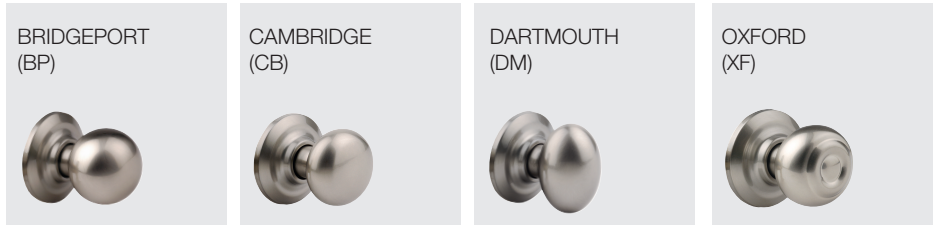

**YH Collection™**  
Grade 2 Residential  
Light Commercial

The world's favorite lock since 1840

**ACCENTRA**  
**ASSA ABLOY**

ASSA ABLOY is transitioning the Yale Commercial brand to ACCENTRA. This affects only the brand name; the products and product numbers will remain unchanged. Prior to May 20, 2024, products may be shipped either as Yale Commercial brand or ACCENTRA brand. Products shipping after May 20, 2024, will be branded ACCENTRA.

# Knob selection

## Knob/Lever Specifications

Door Specs	2 1/8" Face Bore 1" Edge Bore 2 3/8" or 2 3/4" Backset
	Box Pack: Latch Face 1" x 2 1/4" RC (Round Corner) SC (Square Corner, optional)
Latch	Box Pack: Adjustable 2 3/8" to 2 3/4" RC RC (Round Corner)
Door Thickness	1 3/8" to 1 3/4"
Cylinder	6 Pin Cylinder (KW-1 Compatible)
Keying	Box Pack: KA3 (Keyed Alike)
Faceplate	1" W x 2 1/4" H RC (Round Corner)
Strike	Box Pack: 2 1/4" Full Lip RC (Round Corner)
Certified ANSI/BHMA	A156.2 Series 4000 Grade 2 