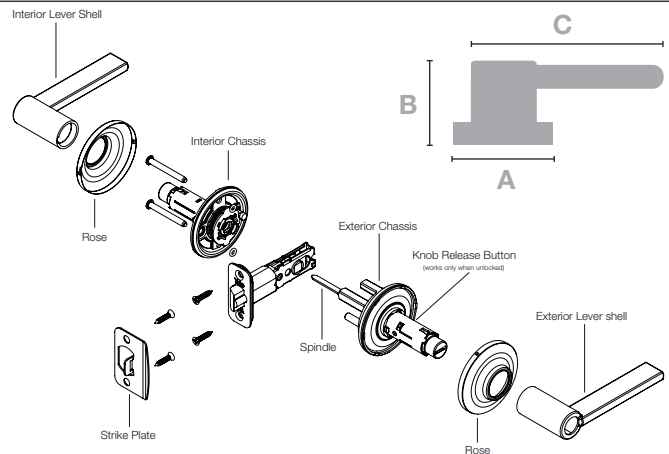

## Does your lock have these features?

**PUSH BUTTON LOCKING**  
panic-free egress

**PRE-INSTALLED SCREWS**  
aligned for ease of installation

**FOUR-WOUND SPRING**  
longer life cycles /  
eliminates lever sag

**SHROUD**  
anti-pry  
security

**CONCEALED SCREWS**  
clean design

**NON-HANDED LEVERS**  
eliminate handing issues

**SOLID STEEL SPINDLE**  
greater durability

# Lever selection

DIMENSIONS	A	B	C
<b>ACADEMY</b>	2 9/16"	2 7/16"	4 19/64"
<b>AUGUSTA</b>	2 9/16"	2 1/2"	4 3/4"
<b>CHARLESTON</b>	2 9/16"	2 1/2"	5 3/8"
<b>DELAWARE</b>	2 9/16"	2 3/4"	4 5/8"
<b>KINCAID</b>	2 9/16"	2 7/16"	4 1/2"
<b>MARINA</b>	2 9/16"	3 5/16"	4 7/8"
<b>McCLURE</b>	2 9/16"	2 7/16"	4 3/16"
<b>MILAN</b>	2 9/16"	2 7/16"	4 1/16"
<b>MONROE</b>	2 9/16"	2 7/16"	4 5/8"
<b>NORWOOD</b>	2 9/16"	2 1/2"	4 7/32"
<b>PACIFIC BEACH</b>	2 9/16"	2 7/16"	4 3/4"
<b>VALDOSTA</b>	2 9/16"	2 1/2"	4 5/8"
<b>VIRGO</b>	2 9/16"	2 9/16"	4 1/2"