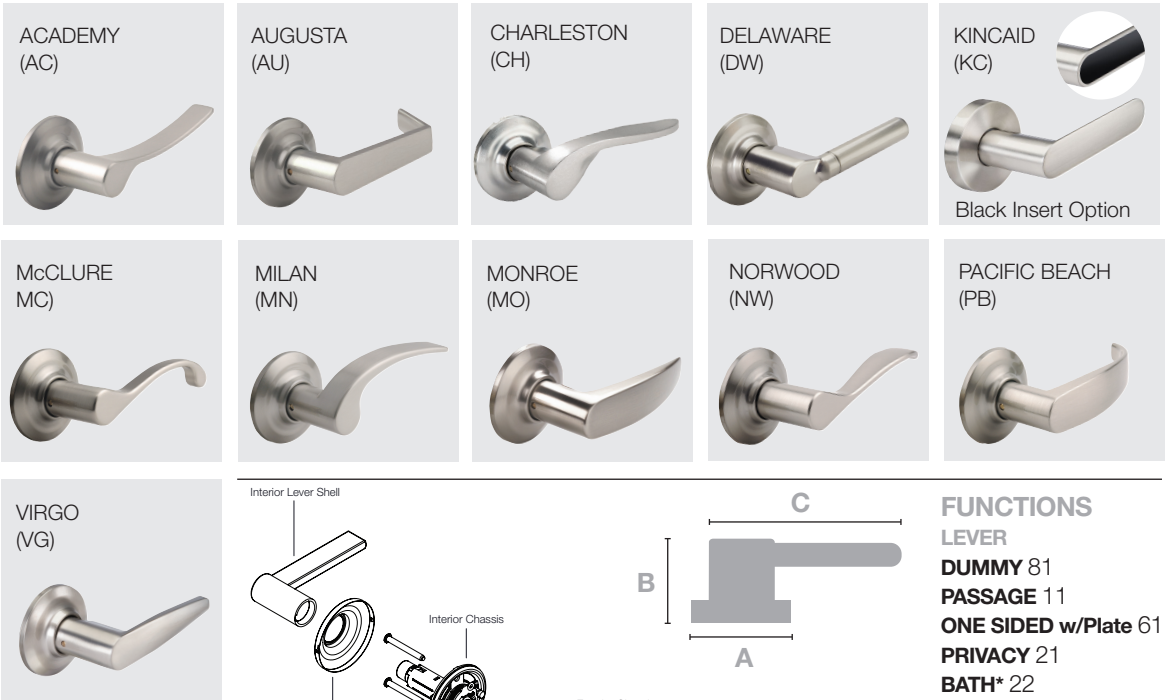

DIMENSIONS	A	B	C
<b>BRIDGEPORT</b>	2 9/16"	2 9/16"	2"
<b>CAMBRIDGE</b>	2 9/16"	2 1/4"	2 5/64"
<b>DARTMOUTH</b>	2 9/16"	2 3/8"	2 1/2"
<b>OXFORD</b>	2 9/16"	2 1/4"	2 1/8"

QuickShip™	US3	US5	US10BP	US10BE	US15	US15A	US26	US26D	GM	BSP
<b>BRIDGEPORT</b>	•				•					
<b>CAMBRIDGE</b>	•	•	•		•	•	•	•	•	•
<b>DARTMOUTH</b>	•		•		•					
<b>OXFORD</b>	•		•		•					

## Does your lock have these features?

**PUSH BUTTON LOCKING**  
panic-free egress

**PRE-INSTALLED SCREWS**  
aligned for ease of installation

**FOUR-WOUND SPRING**  
longer life cycles /  
eliminates lever sag

**SHROUD**  
anti-pry  
security

**CONCEALED SCREWS**  
clean design

**NON-HANDED LEVERS**  
eliminate handing issues

**SOLID STEEL SPINDLE**  
greater durability

# Lever selection

DIMENSIONS	A	B	C
<b>ACADEMY</b>	2 9/16"	2 7/16"	4 19/64"
<b>AUGUSTA</b>	2 9/16"	2 1/2"	4 3/4"
<b>CHARLESTON</b>	2 9/16"	2 1/2"	5 3/8"
<b>DELAWARE</b>	2 9/16"	2 3/4"	4 5/8"
<b>KINCAID</b>	2 9/16"	2 7/16"	4 1/2"
<b>MARINA</b>	2 9/16"	3 5/16"	4 7/8"
<b>McCLURE</b>	2 9/16"	2 7/16"	4 3/16"
<b>MILAN</b>	2 9/16"	2 7/16"	4 1/16"
<b>MONROE</b>	2 9/16"	2 7/16"	4 5/8"
<b>NORWOOD</b>	2 9/16"	2 1/2"	4 7/32"
<b>PACIFIC BEACH</b>	2 9/16"	2 7/16"	4 3/4"
<b>VALDOSTA</b>	2 9/16"	2 1/2"	4 5/8"
<b>VIRGO</b>	2 9/16"	2 9/16"	4 1/2"