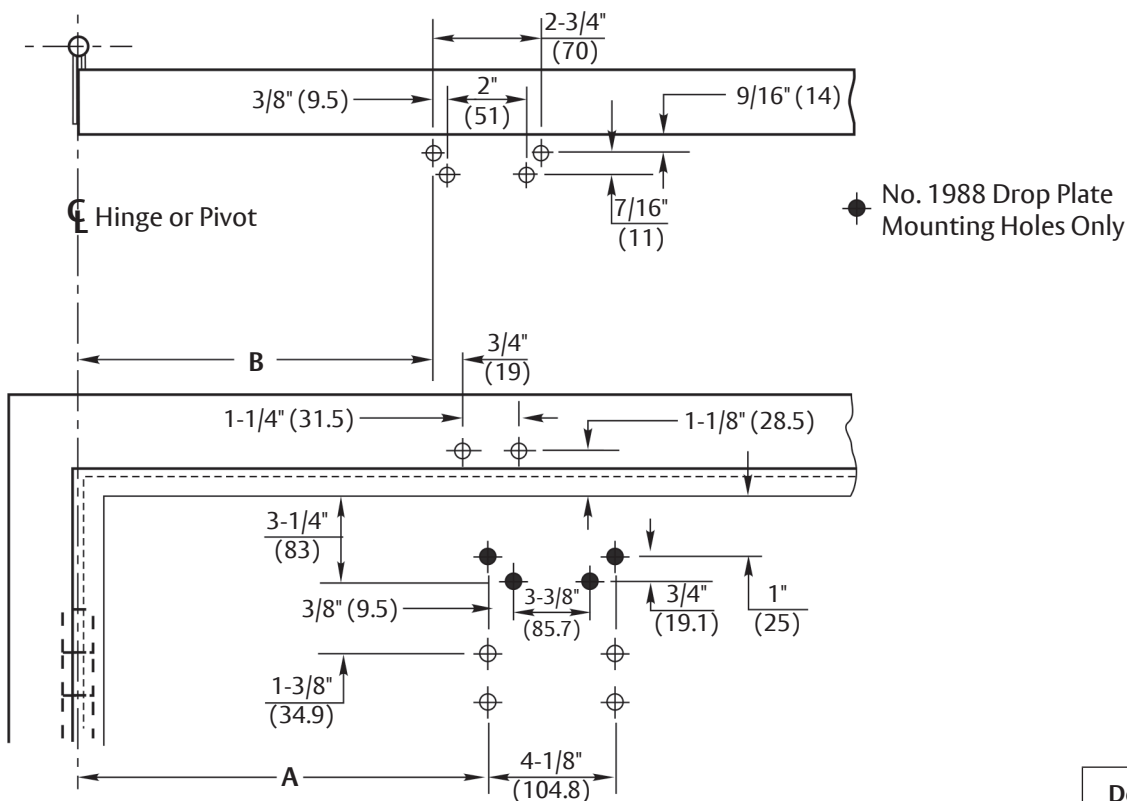

Parallel Arm Installation Template Stop Only or Hold Open Unitrol Door Closer With or Without 1988 Drop Plate

Notes:

1. Do not scale drawing
2. Left hand door shown.
3. Dimensions are in inches (mm).
4. **CAUTION:** Hollow-metal doors require channel or box type reinforcement.
5. UNI-1910 Series closers have a hold open arm feature and are not permitted to be used on fire door assemblies.

Preparation for Fasteners

Fasteners	Application	Door or Frame	Drill Sizes
Sex Nuts and Bolts	Closer Drop Plate	Hollow Metal	9/32" (7.00mm) through 3/8" (9.50mm) door face opposite to closer
		Aluminum or Wood	3/8" (9.50mm) through
#14 x 1-1/4" (32mm) type "A" S.M. screws	Soffit Plate 6190 Bracket	Wood	7/32" (5.5 mm)
1/4-20 Machine Screw		Metal	drill: #7 (.201") tap: 1/4-20
Through Bolts and Grommet Nuts	Optional	All	9/32" (7.00mm) through 3/8" (9.50mm) dia. x 3/8" (10mm) deep door face opposite to closer

Door Opening Angle		Dimensions ★			
Hold Open ★★	Dead Stop	Butts and Offset Pivots		Center Pivots	
		A	B	A	B
85°	90°	11-5/8" (295)	10-3/8" (263)	12-3/8" (314)	11-1/8" (282)
90°	95°	11" (279)	9-3/4" (247)	11-3/4" (298)	10-1/2" (266)
95°	100°	10-1/2" (266)	9-3/8" (238)	11-1/4" (286)	10" (254)
100°	105°	10" (254)	8-3/4" (222)	10-3/4" (273)	9-1/2" (241)
105°	110°	9-1/2" (241)	8-1/4" (209)	10-1/4" (260)	9" (229)
110°	115°	9-1/8" (231)	7-7/8" (200)	9-7/8" (251)	8-5/8" (219)

UNI-1900 Series Closer - Non Hold Open/Stop Arm
 UNI-1910 Series Closer - Hold Open/Stop Arm
 Parallel Arm Application with 6190 Bracket
 Doors 28"-32" (0.70-0.80m) Wide

Template Number: 7319-1351
 Sheet: 1 of 1
 Date: 12/23