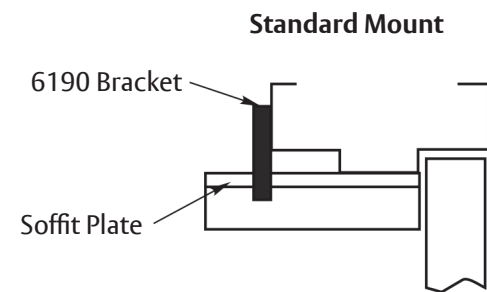

Parallel Arm Installation Template Stop Only or Hold Open Unitrol Door Closer With or Without 1988 Drop Plate

Notes:

1. Do not scale drawing
2. Left hand door shown.
3. Dimensions are in inches (mm).
4. **CAUTION:** Hollow-metal doors require channel or box type reinforcement.
5. UNI-1910 Series closers have a hold open arm feature and are not permitted to be used on fire door assemblies.

Preparation for Fasteners

Fasteners	Application	Door or Frame	Drill Sizes
Sex Nuts and Bolts	Closer Drop Plate	Hollow Metal	9/32" (7.00mm) through 3/8" (9.50mm) door face opposite to closer
		Aluminum or Wood	3/8" (9.50mm) through
#14 x 1-1/4" (32mm) type "A" S.M. screws	Soffit Plate 6190 Bracket	Wood	7/32" (5.5 mm)
1/4-20 Machine Screw		Metal	drill: #7 (.201") tap: 1/4-20
Through Bolts and Grommet Nuts	Optional	All	9/32" (7.00mm) through 3/8" (9.50mm) dia. x 3/8" (10mm) deep door face opposite to closer

Door Opening Angle		Dimensions ★			
Hold Open ★★	Dead Stop	Butts and Offset Pivots		Center Pivots	
		A	B	A	B
85°	90°	11-5/8" (295)	10-3/8" (263)	12-3/8" (314)	11-1/8" (282)
90°	95°	11" (279)	9-3/4" (247)	11-3/4" (298)	10-1/2" (266)
95°	100°	10-1/2" (266)	9-3/8" (238)	11-1/4" (286)	10" (254)
100°	105°	10" (254)	8-3/4" (222)	10-3/4" (273)	9-1/2" (241)
105°	110°	9-1/2" (241)	8-1/4" (209)	10-1/4" (260)	9" (229)
110°	115°	9-1/8" (231)	7-7/8" (200)	9-7/8" (251)	8-5/8" (219)