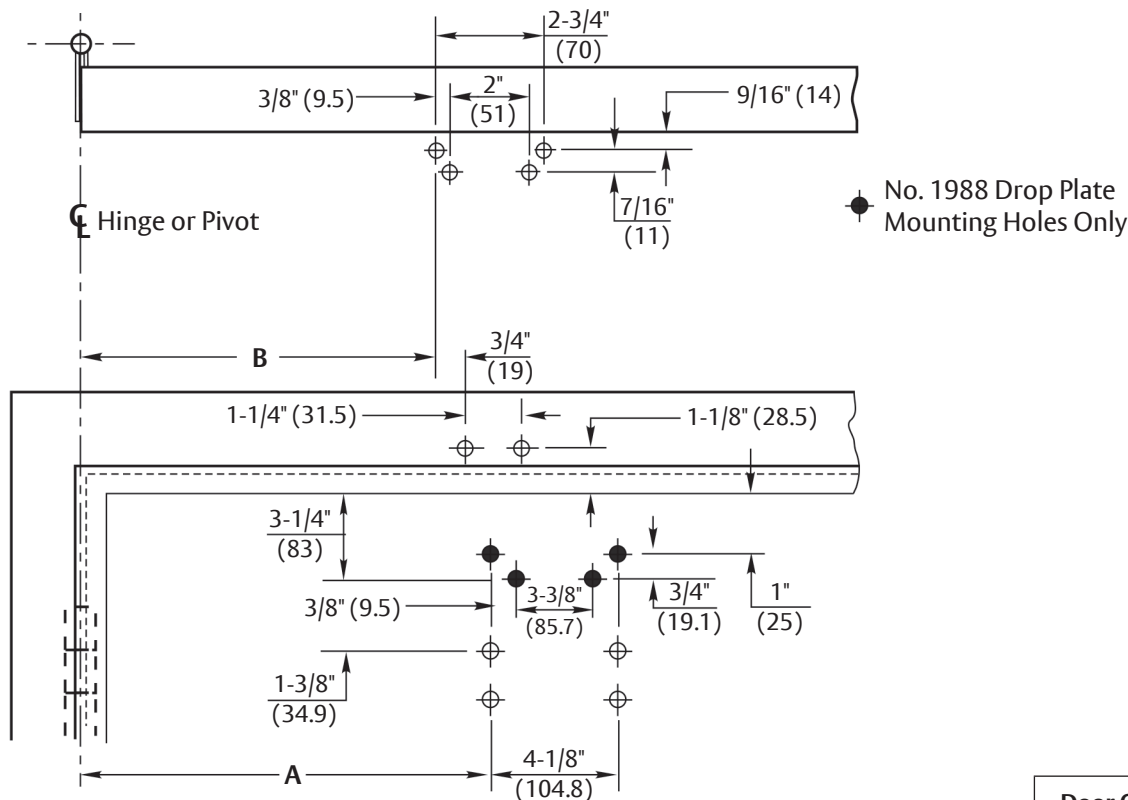

Parallel Arm Installation Template Stop Only or Hold Open Unitrol Door Closer With or Without 1988 Drop Plate

Notes:

1. Do not scale drawing
2. Left hand door shown.
3. Dimensions are in inches (mm).
4. **CAUTION:** Hollow-metal doors require channel or box type reinforcement.
5. UNI-1910 Series closers have a hold open arm feature and are not permitted to be used on fire door assemblies.

Preparation for Fasteners			
Fasteners	Application	Door or Frame	Drill Sizes
Sex Nuts and Bolts	Closer Drop Plate	Hollow Metal	9/32" (7.00mm) through 3/8" (9.50mm) door face opposite to closer
		Aluminum or Wood	3/8" (9.50mm) through
#14 x 1-1/4" (32mm) type "A" S.M. screws	Soffit Plate 6190 Bracket	Wood	7/32" (5.5 mm)
1/4-20 Machine Screw		Metal	drill: #7 (.201") tap: 1/4-20
Through Bolts and Grommet Nuts	Optional	All	9/32" (7.00mm) through 3/8" (9.50mm) dia. x 3/8" (10mm) deep door face opposite to closer

Door Opening Angle		Dimensions ★			
Hold Open ★★	Dead Stop	Butts and Offset Pivots		Center Pivots	
		A	B	A	B
85°	90°	14" (356)	12-7/8" (327)	14-3/4" (375)	13-5/8" (346)
90°	95°	13-3/8" (340)	12-1/4" (311)	14-1/8" (359)	13" (330)
95°	100°	12-3/4" (324)	11-5/8" (295)	13-1/2" (343)	12-3/8" (314)
100°	105°	12-1/8" (308)	11" (279)	12-7/8" (327)	11-3/4" (298)
105°	110°	11-5/8" (295)	10-1/2" (267)	12-3/8" (314)	11-1/4" (286)
110°	115°	11-1/4" (286)	10-1/8" (257)	12" (305)	10-7/8" (276)

UNI-1900 Series Closer - Non Hold Open/Stop Arm
 UNI-1910 Series Closer - Hold Open/Stop Arm
 Parallel Arm Application with 6190 Bracket
 Doors 33"-41" (0.85-1.00m) Wide

Template Number: 7319-1352
 Sheet: 1 of 1
 Date: 12/23