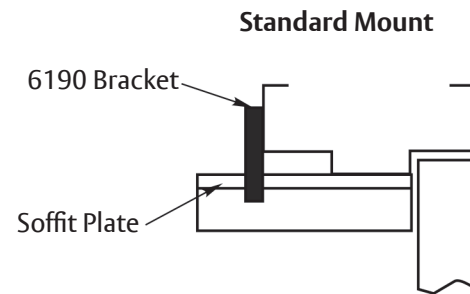

Parallel Arm Installation Template Stop Only or Hold Open Unitrol Door Closer With or Without 1988 Drop Plate

Notes:

1. Do not scale drawing
2. Left hand door shown.
3. Dimensions are in inches (mm).
4. **CAUTION:** Hollow-metal doors require channel or box type reinforcement.
5. UNI-1910 Series closers have a hold open arm feature and are not permitted to be used on fire door assemblies.

Preparation for Fasteners			
Fasteners	Application	Door or Frame	Drill Sizes
Sex Nuts and Bolts	Closer Drop Plate	Hollow Metal	9/32" (7.00mm) through 3/8" (9.50mm) door face opposite to closer
		Aluminum or Wood	3/8" (9.50mm) through
#14 x 1-1/4" (32mm) type "A" S.M. screws	Soffit Plate 6190 Bracket	Wood	7/32" (5.5 mm)
1/4-20 Machine Screw		Metal	drill: #7 (.201") tap: 1/4-20
Through Bolts and Grommet Nuts	Optional	All	9/32" (7.00mm) through 3/8" (9.50mm) dia. x 3/8" (10mm) deep door face opposite to closer

Door Opening Angle		Dimensions ★			
Hold Open ★★	Dead Stop	Butts and Offset Pivots		Center Pivots	
		A	B	A	B
85°	90°	14" (356)	12-7/8" (327)	14-3/4" (375)	13-5/8" (346)
90°	95°	13-3/8" (340)	12-1/4" (311)	14-1/8" (359)	13" (330)
95°	100°	12-3/4" (324)	11-5/8" (295)	13-1/2" (343)	12-3/8" (314)
100°	105°	12-1/8" (308)	11" (279)	12-7/8" (327)	11-3/4" (298)
105°	110°	11-5/8" (295)	10-1/2" (267)	12-3/8" (314)	11-1/4" (286)
110°	115°	11-1/4" (286)	10-1/8" (257)	12" (305)	10-7/8" (276)