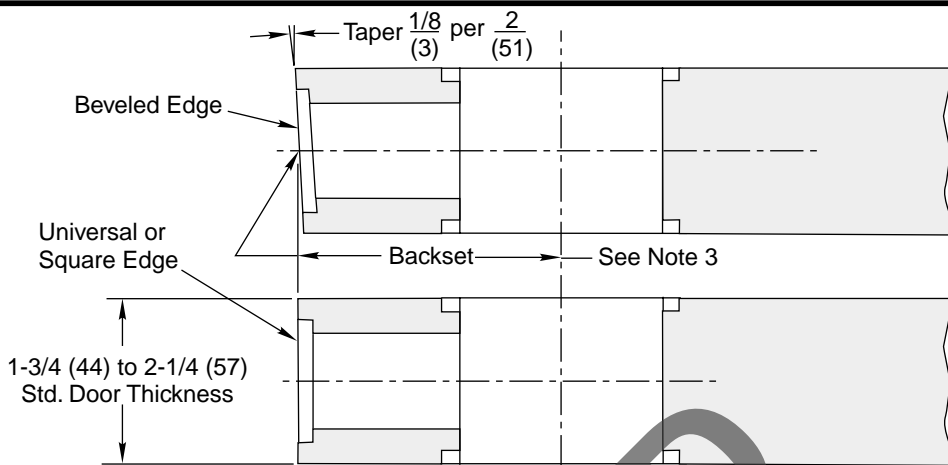

Notes:

1. Do not scale drawing
2. For strike preparation refer to:
495 Strike - Template No. 7102-0005
497 Strike - Template No. 7102-0003
3. Backset: 2-3/4" (70mm) standard
3-3/4 (95mm) to order
5" (127mm) to order
4. For H.M. door preparation refer to
Template No. 7150-8008
5. All dimensions given in inches (mm).

Yale eBOSS E5496LN & eBOSS Hardwire
Wood Door Preparation
Backset - 2-3/4(70mm), 3-3/4(95mm) and 5"(127mm)

Yale
 Yale Commercial Locks and Hardware
www.yalecommercial.com
 TEMPLATE NUMBER **7150-8009** DATE **08-05**