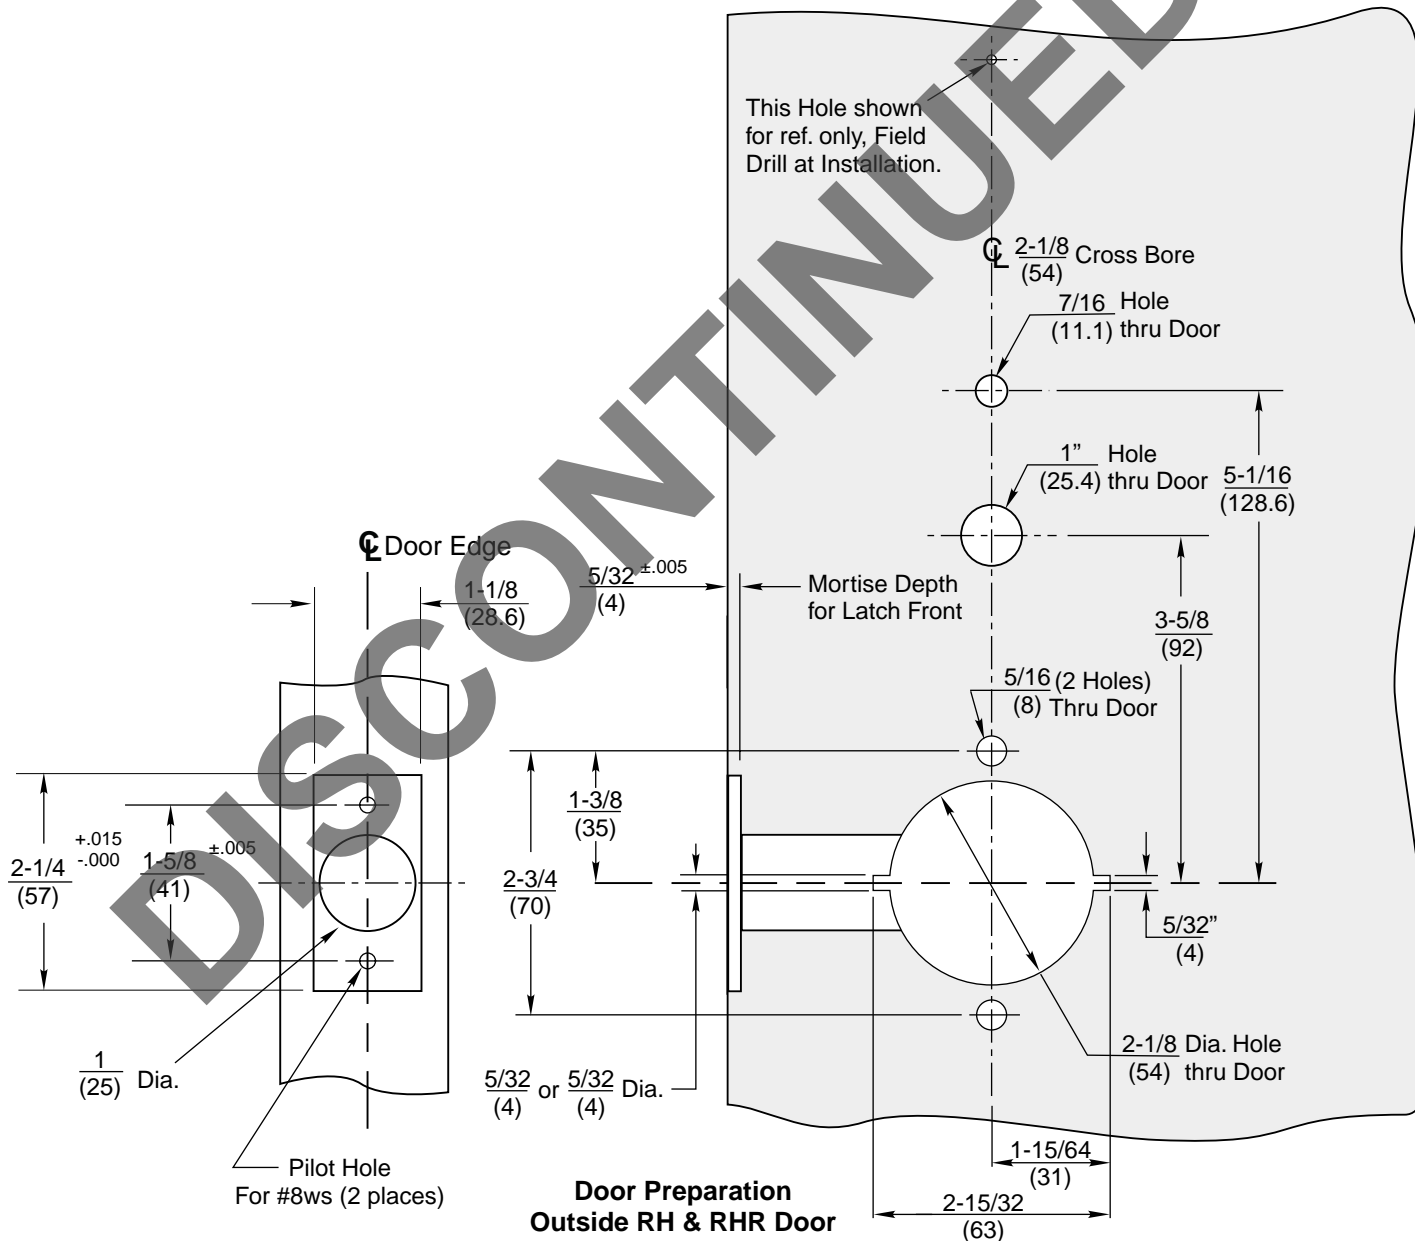

Notes:

1. Do not scale drawing
2. For strike preparation refer to:
495 Strike - Template No. 7102-0005
497 Strike - Template No. 7102-0003
3. Backset: 2-3/4" (70mm) standard
3-3/4 (95mm) to order
5" (127mm) to order
4. For H.M. door preparation refer to
Template No. 7150-8008
5. All dimensions given in inches (mm).

Yale eBOSS E5496LN & eBOSS Hardwire
Wood Door Preparation
Backset - 2-3/4(70mm), 3-3/4(95mm) and 5"(127mm)

Yale
 Yale Commercial Locks and Hardware
www.yalecommercial.com
 TEMPLATE NUMBER **7150-8009** DATE **08-05**