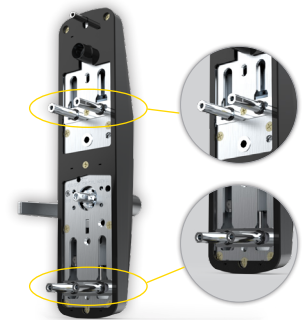

Upgrades Your Exit Device With Key-Free Convenience

Whether for a new opening or an existing door, the Yale nexTouch Keypad Exit Trim is the perfect way to upgrade almost any exit device for easy, key-free access. Perfect for a variety of applications, including delivery doors, stairwells, or on an existing exit device, Yale nexTouch Keypad Exit Trim offers a new level of convenience to your commercial facility.

Compatible Exit Devices

Manufacturer	Model/Series Number*
Arrow	3880
Corbin Russwin	ED5200, ED5200S
Dorma	9300
Falcon®	25
SARGENT	8800
Von Duprin®	98, 99
Yale	1800, 2100/2150, 6100/6150, 7100/7150

*Compatible with rim device only. Please contact Technical Product Support for more information.

Benefits

- **Easy Traffic Control:** Engineered to provide an easy-to-use access control solution to protect your facility and personnel
- **Retrofit-friendly:** Able to be installed in place of mechanical exit trim on many pushpad exit devices, including competitor models
- **Key-free Convenience:** Reduces investment and maintenance costs associated with managing keys
- **ANSI/BHMA:** Grade 1 certification ensures long life and reliability

Patented adjustable mounting posts make the nexTouch exit trim compatible with many exit device models (see chart at left).

Features

- Capacitive touchscreen or pushbutton keypad available, for tactile environments and ADA compliance
- Patented adjustable mounting posts enable retrofit onto many exit device models without any additional hardware
- Up to 500 user codes in keypad only operation
- 9V battery power backup prevents lockout even if the batteries fail
- Modular technology allows users to upgrade to data-on-card technologies as system requirements change and grow
- Available in four finishes and three lever designs