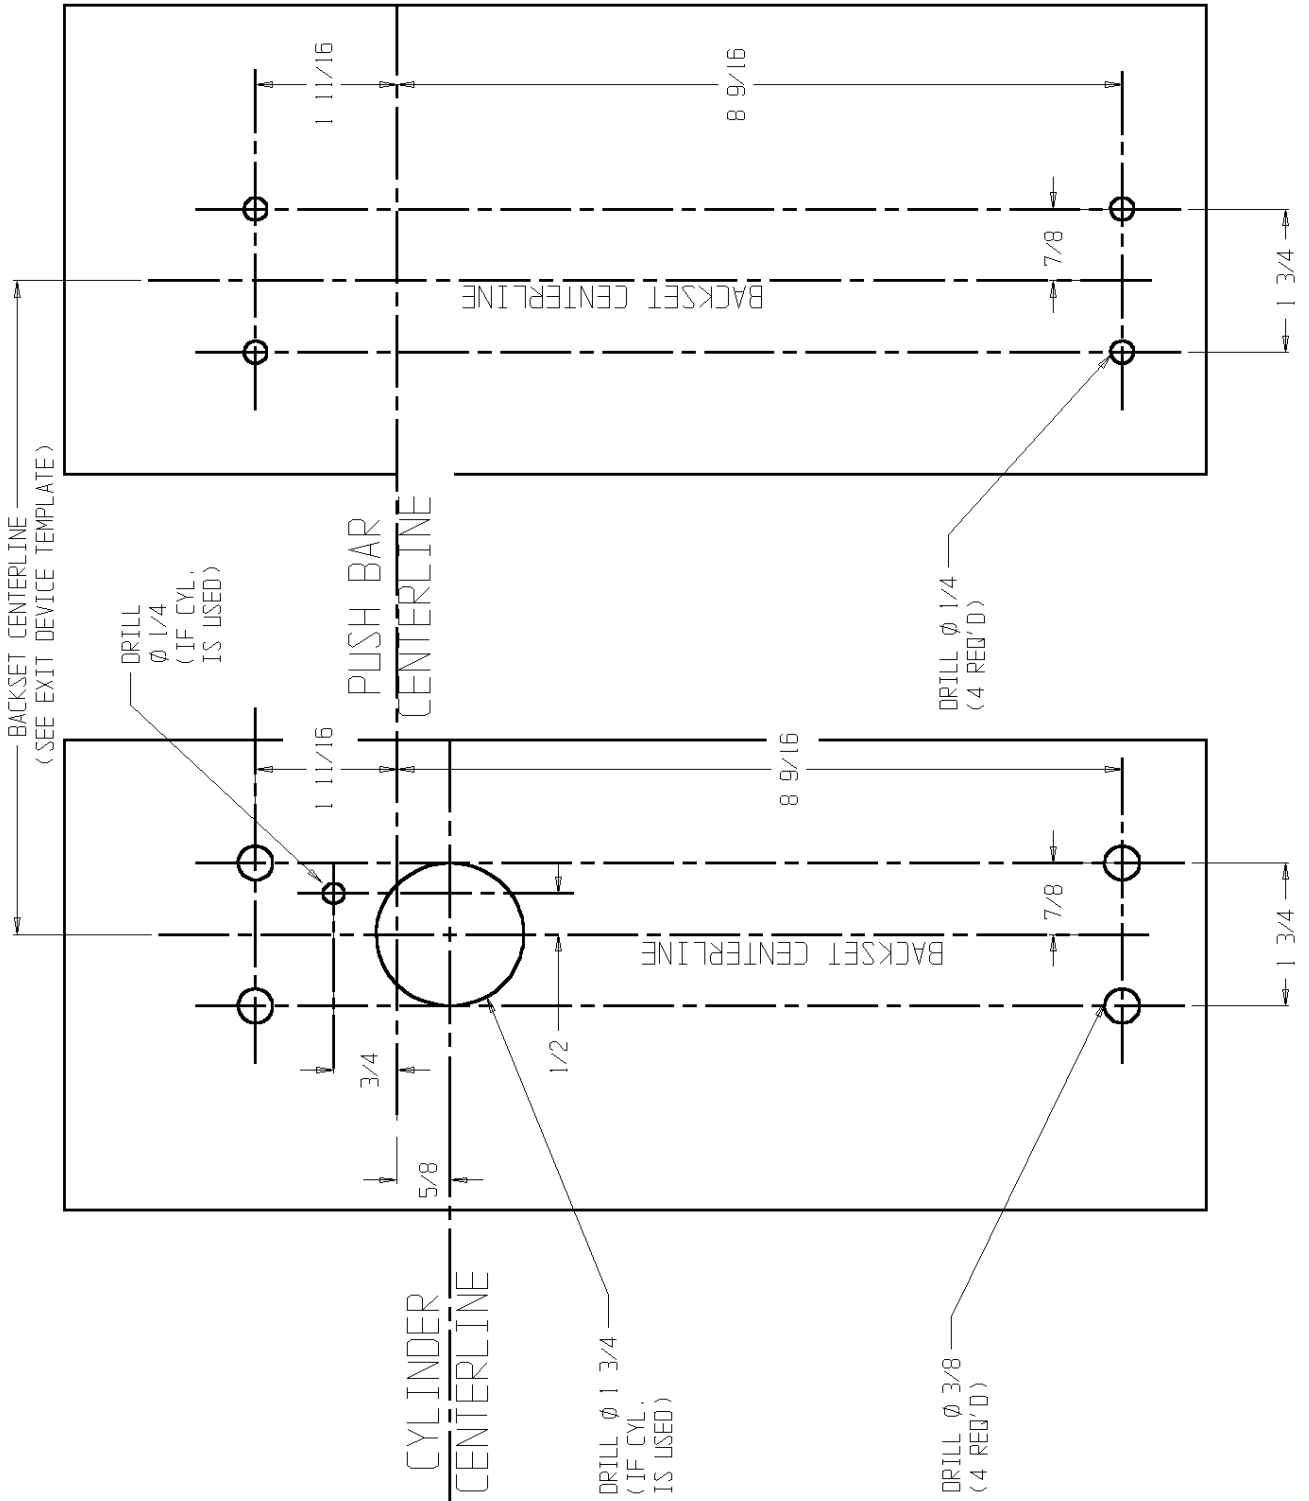

INSIDE OF DOOR

LHR SHOWN
RHR OPPOSITE

OUTSIDE OF DOOR

ADAMS-RITE MANUFACTURING COMPANY
CITY OF INDUSTRY, CA 91749

3001/3002 FIXED PULL
FOR 3600/8500 CVR,
HOLLOW METAL DOORS

PART NO:
80-0180-216

NOTE: SEE MASTER SHEET 10001
FOR SUGGESTED REINFORCEMENT

TEMPLATE NO.:
20035-0

DATE:
08/23/95