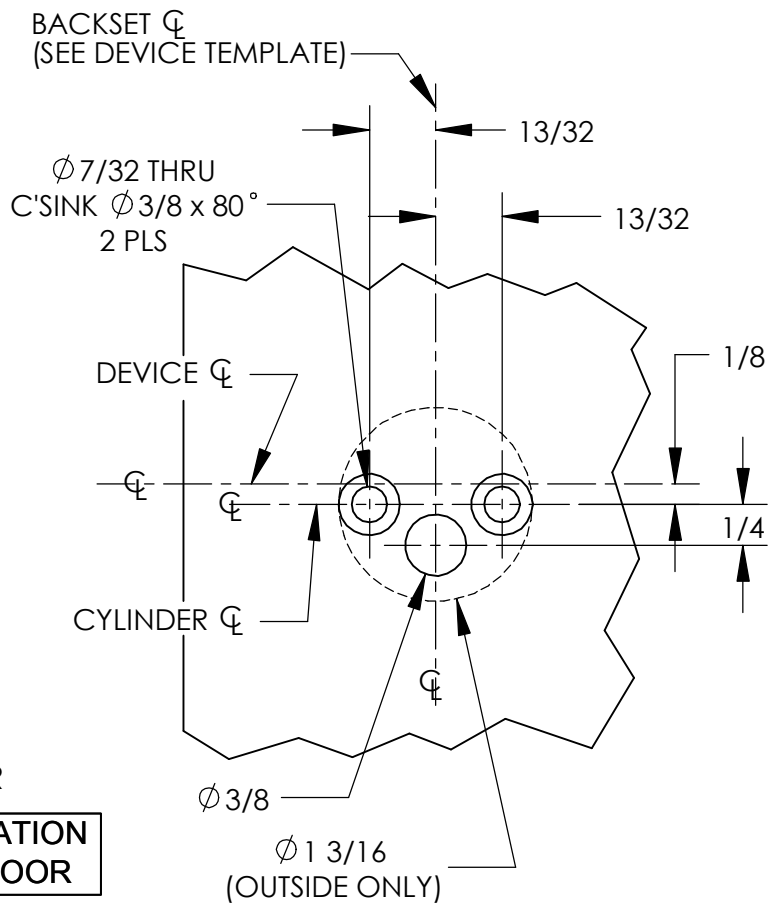

**RIM CYLINDER PREPARATION
FOR WOOD DOOR**

LHR SHOWN
RHR OPPOSITE

**RIM CYLINDER PREPARATION
FOR HOLLOW METAL DOOR**

**3700 & 8700 RIM EXIT
DEVICES CYLINDER PREPARATION**

**ADAMS RITE
MANUFACTURING CO.**

260 Santa Fe Street, Pomona, CA 91767
Phone: (909) 632-2300 Fax: (909) 632-2369

NOTE:
SEE MASTER SHEET 1001 FOR
SUGGESTED REINFORCEMENT

TEMPLATE NO.: 10041-2

DATE: 03/04/04