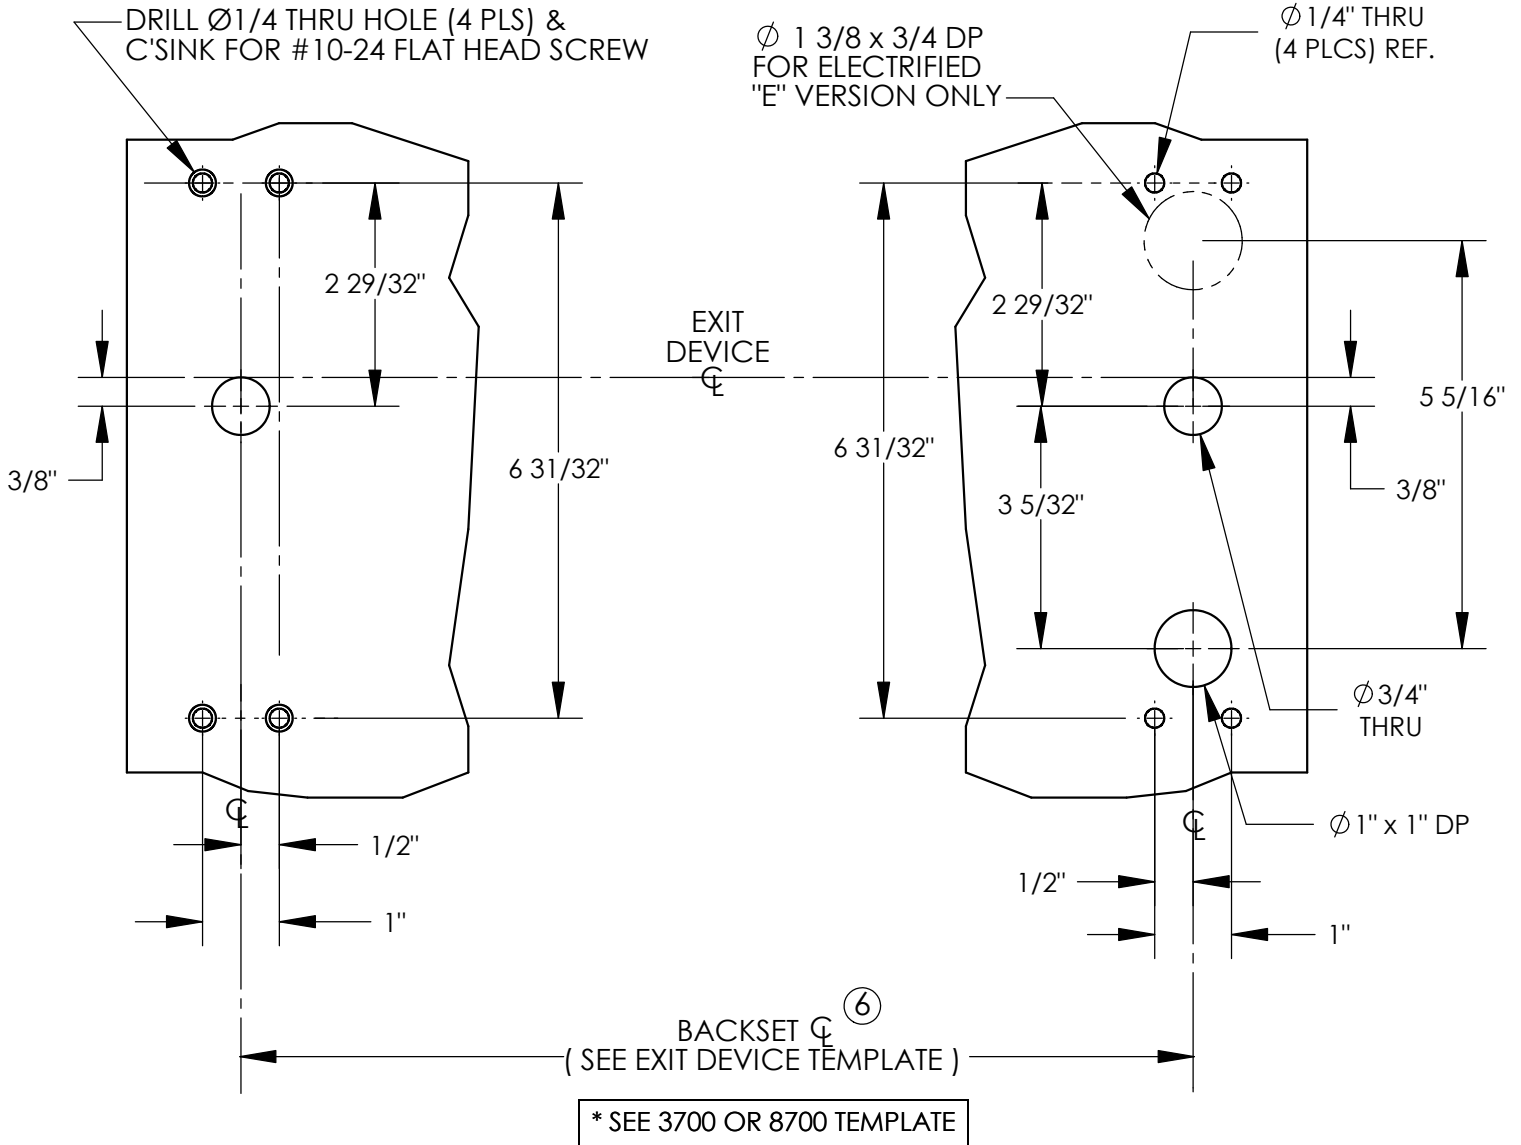

INSIDE OF DOOR

LHR SHOWN
RHR OPPOSITE

OUTSIDE OF DOOR

3081, 3082, 3083 (INCLUDING "E" VERSION) ENTRY TRIM
FOR 3700/8700 RIM METAL/WOOD DOOR PREPARATION

NOTE:
SEE MASTER SHEET 10001 FOR
SUGGESTED REINFORCEMENT