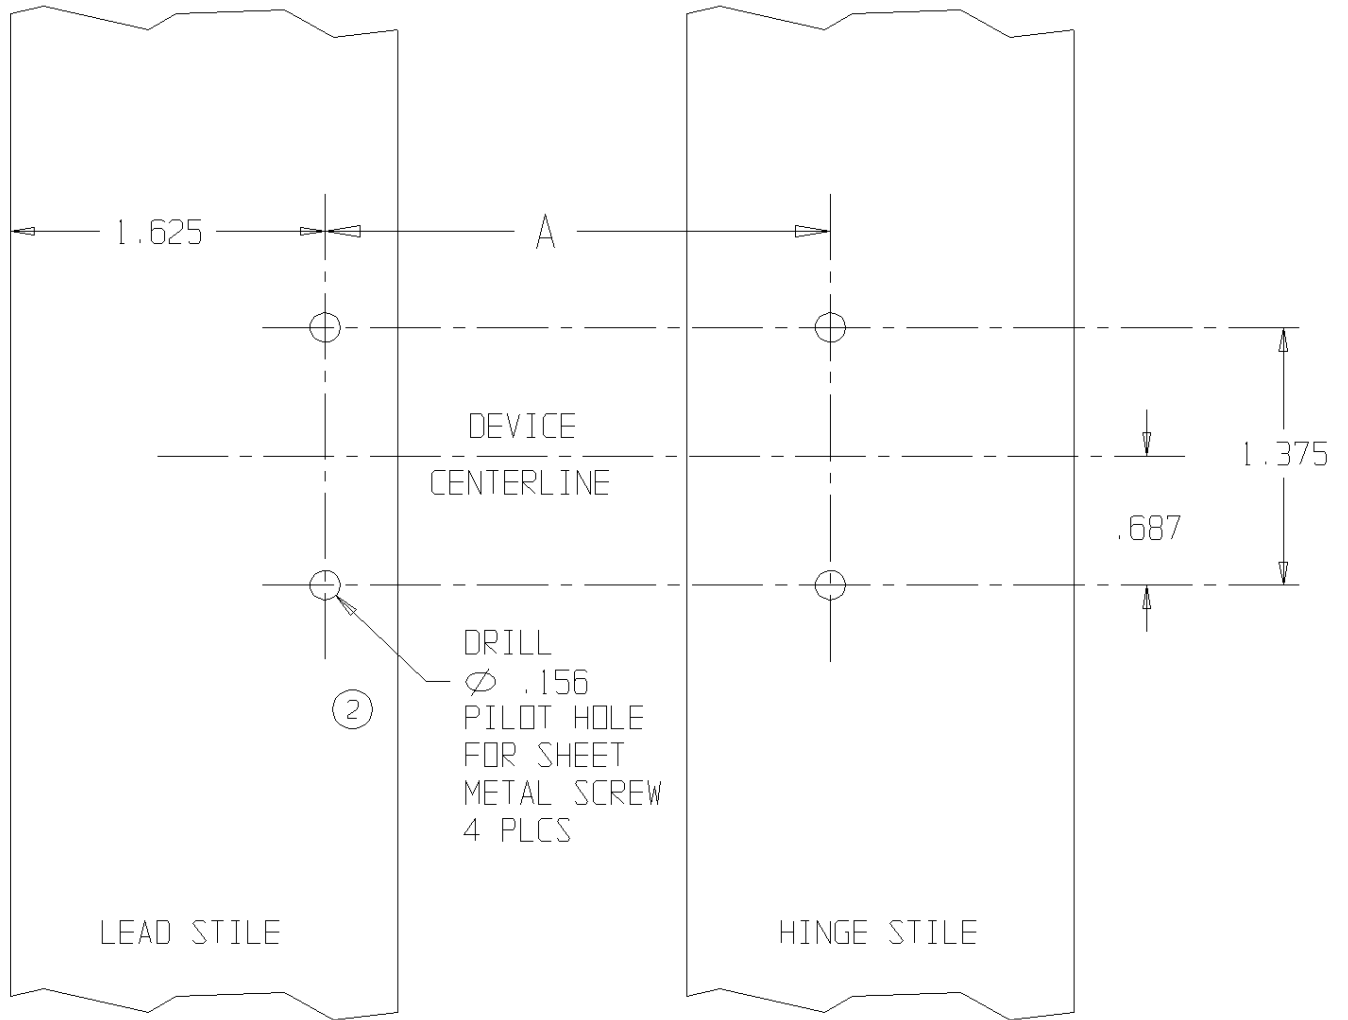

LHR SHOWN
RHR OPPOSITE

DOOR OPENING WIDTH				
	30"	36"	42"	48"
DIM A	26.84"	32.84"	38.84"	44.84"

LHR SHOWN
RHR OPPOSITE

ADAMS RITE MANUFACTURING COMPANY
CITY OF INDUSTRY, CA 91749

8099 DUMMY PUSHBAR FOR
ALUMINUM / GLASS DOOR

PART NO.:
80-0180-50T

NOTE: SEE MASTER SHEET 10001
FOR SUGGESTED REINFORCEMENT

TEMPLATE NO.:
40050-2

DATE:
08/31/95