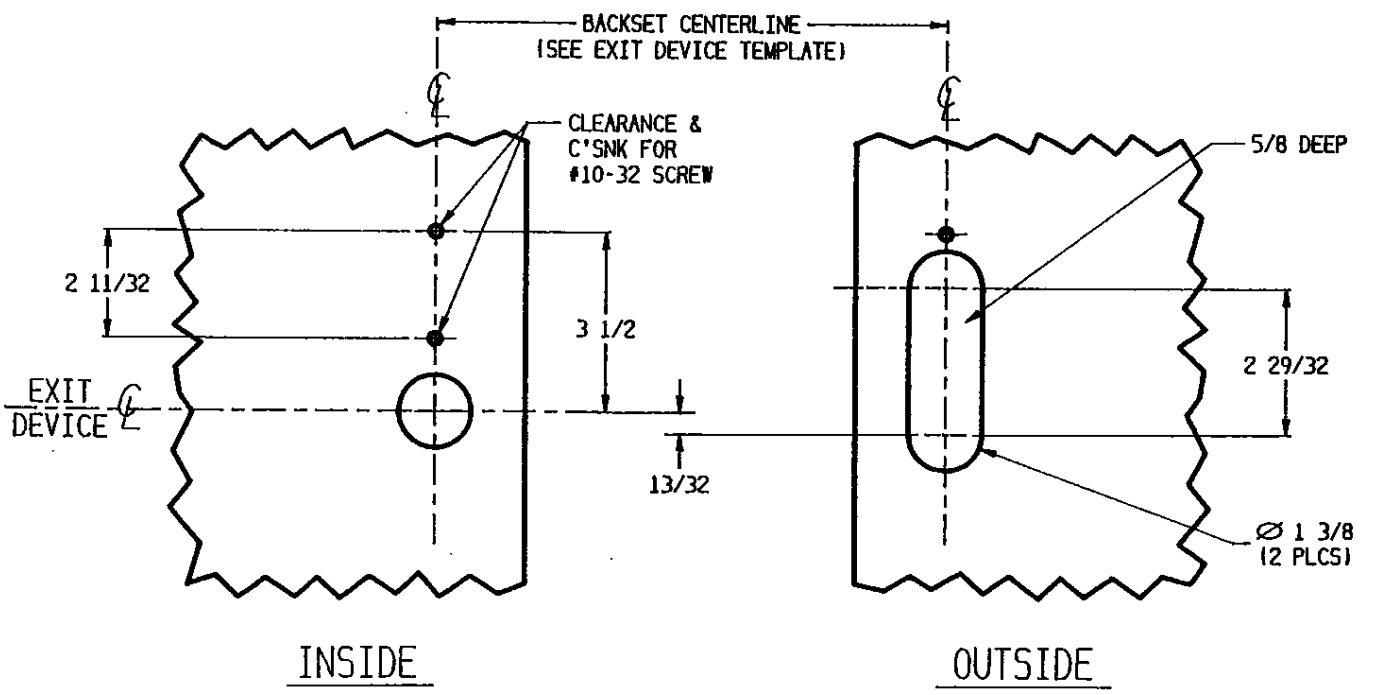

LHR ONLY

SEE 8300 TEMPLATE FOR PREP DIMS.

RHR ONLY

SEE 8300 TEMPLATE FOR PREP DIMS.

ADAMS RITE MANUFACTURING COMPANY
CITY OF INDUSTRY, CA 91749

8066 ENTRY FUNCTION
FOR 8300 MORTISE EXIT
WOOD DOOR PREPARATION

PART NO. 80-0180-30T	NOTE: SEE MASTER SHEET 10001 FOR SUGGESTED REINFORCEMENT	TEMPLATE NO.: 20077-0	DATE: 10/05/92
-------------------------	--	--------------------------	-------------------