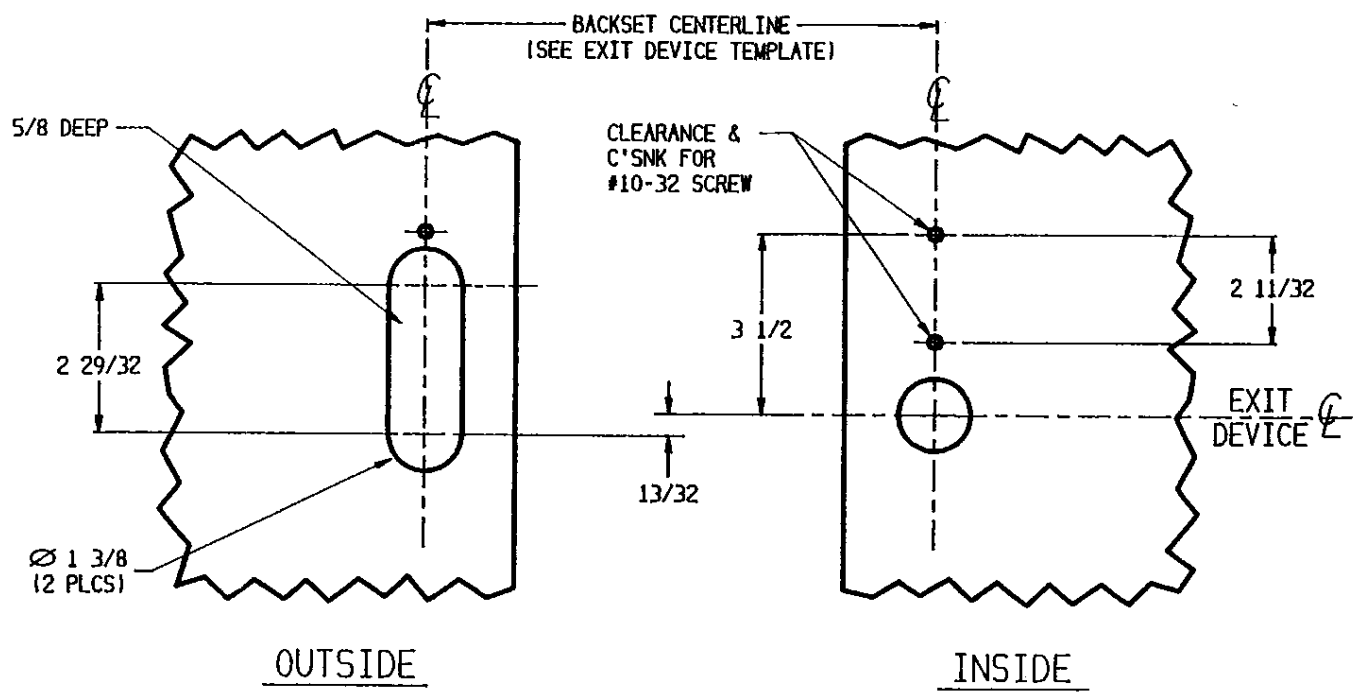

LHR ONLY

SEE 8300 TEMPLATE FOR PREP DIMS.

RHR ONLY

SEE 8300 TEMPLATE FOR PREP DIMS.

ADAMS RITE MANUFACTURING COMPANY
CITY OF INDUSTRY, CA 91749

8066 ENTRY FUNCTION
FOR 8300 MORTISE EXIT
WOOD DOOR PREPARATION

PART NO. 80-0180-30T	NOTE: SEE MASTER SHEET 10001 FOR SUGGESTED REINFORCEMENT	TEMPLATE NO.: 20077-0	DATE: 10/05/92
-------------------------	--	--------------------------	-------------------