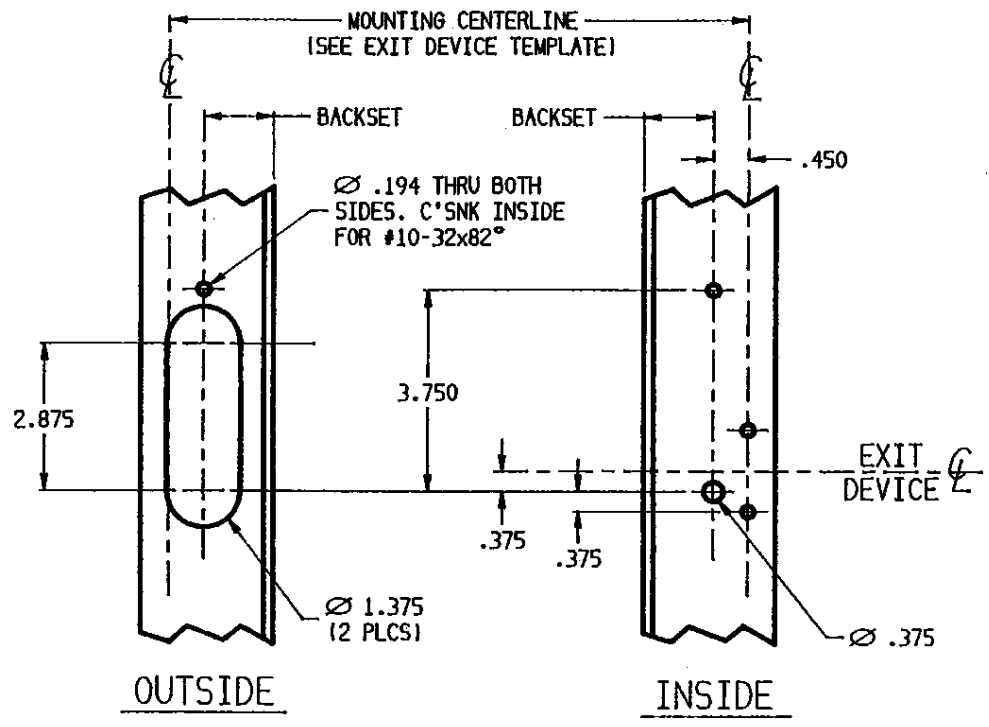

**LHR ONLY**

SEE 8800 TEMPLATE FOR PREP DIMS.

**RHR ONLY**

SEE 8800 TEMPLATE FOR PREP DIMS.

ADAMS RITE MANUFACTURING COMPANY  
CITY OF INDUSTRY, CA 91749

8066 ENTRY FUNCTION  
FOR 8800 RIM EXIT  
ALUMINUM DOOR PREPARATION

PART NO.  
80-0180-30T

NOTE: SEE MASTER SHEET 10001 FOR  
SUGGESTED REINFORCEMENT

TEMPLATE NO.:  
20146-0

DATE:  
10/05/92