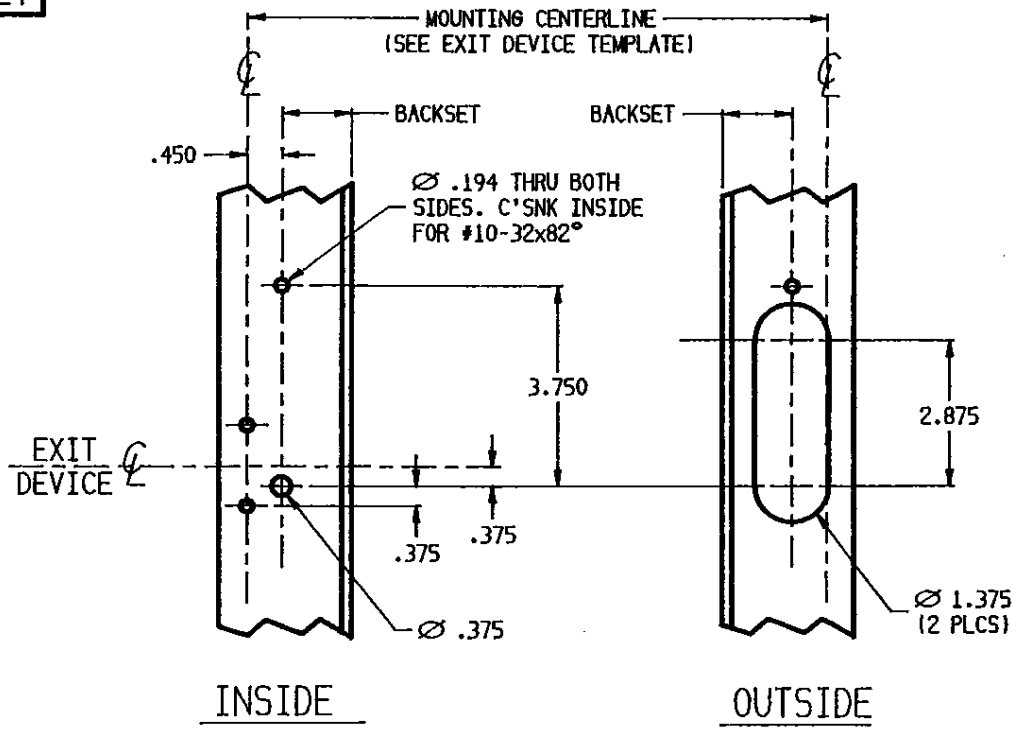

**LHR ONLY**

SEE 8800 TEMPLATE FOR PREP DIMS.

**RHR ONLY**

SEE 8800 TEMPLATE FOR PREP DIMS.

ADAMS RITE MANUFACTURING COMPANY  
CITY OF INDUSTRY, CA 91749

8066 ENTRY FUNCTION  
FOR 8800 RIM EXIT  
ALUMINUM DOOR PREPARATION

PART NO.  
80-0180-30T

NOTE: SEE MASTER SHEET 10001 FOR  
SUGGESTED REINFORCEMENT

TEMPLATE NO.:  
20146-0

DATE:  
10/05/92