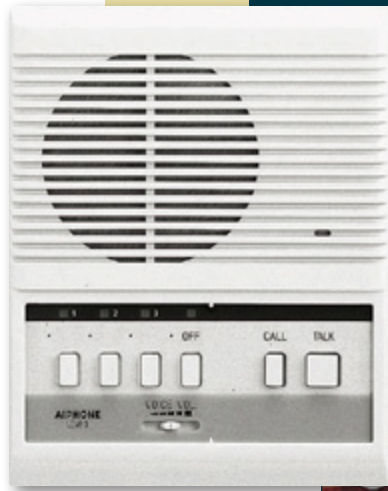

# LEM Series

Communication, Paging,  
and Entry Security System

Homes | Offices | Schools | Industrial Facilities

# Components - Mix and match up to 3 door / sub stations and 1 master station

**Door / Sub Stations** - Select up to 3 (includes door stations, sub stations, speakers, and paging adaptors)

**LE-D**  
Audio Door Station  
• Plastic chassis  
• Surface mount  
• Fits 1-gang box  
4-3/4" H  
3-7/16" W  
1-1/8" D

**LE-SS-1G**  
Audio Door Station  
• Stainless steel panel  
• Flush mount  
• Fits 1-gang box  
4-1/2" H  
2-3/4" W  
2-1/2" D  
(back box depth)

**LE-DA**  
Audio Door Station  
• Stainless steel cover  
• Flush mount  
• Fits 2-gang box  
4-1/2" H  
4-9/16" W  
2-1/2" D  
(back box depth)

**LE-SS/A**  
Audio Door Station  
• Stainless steel panel  
• Flush mount  
• Fits 2-gang box  
4-3/4" H  
4-3/4" W  
2-1/2" D  
(back box depth)

**LE-SSR**  
Audio Door Station  
• Red mushroom call button  
• Stainless steel panel  
• Flush mount  
• Fits 2-gang box  
4-3/4" H  
4-3/4" W  
2-1/2" D  
(back box depth)