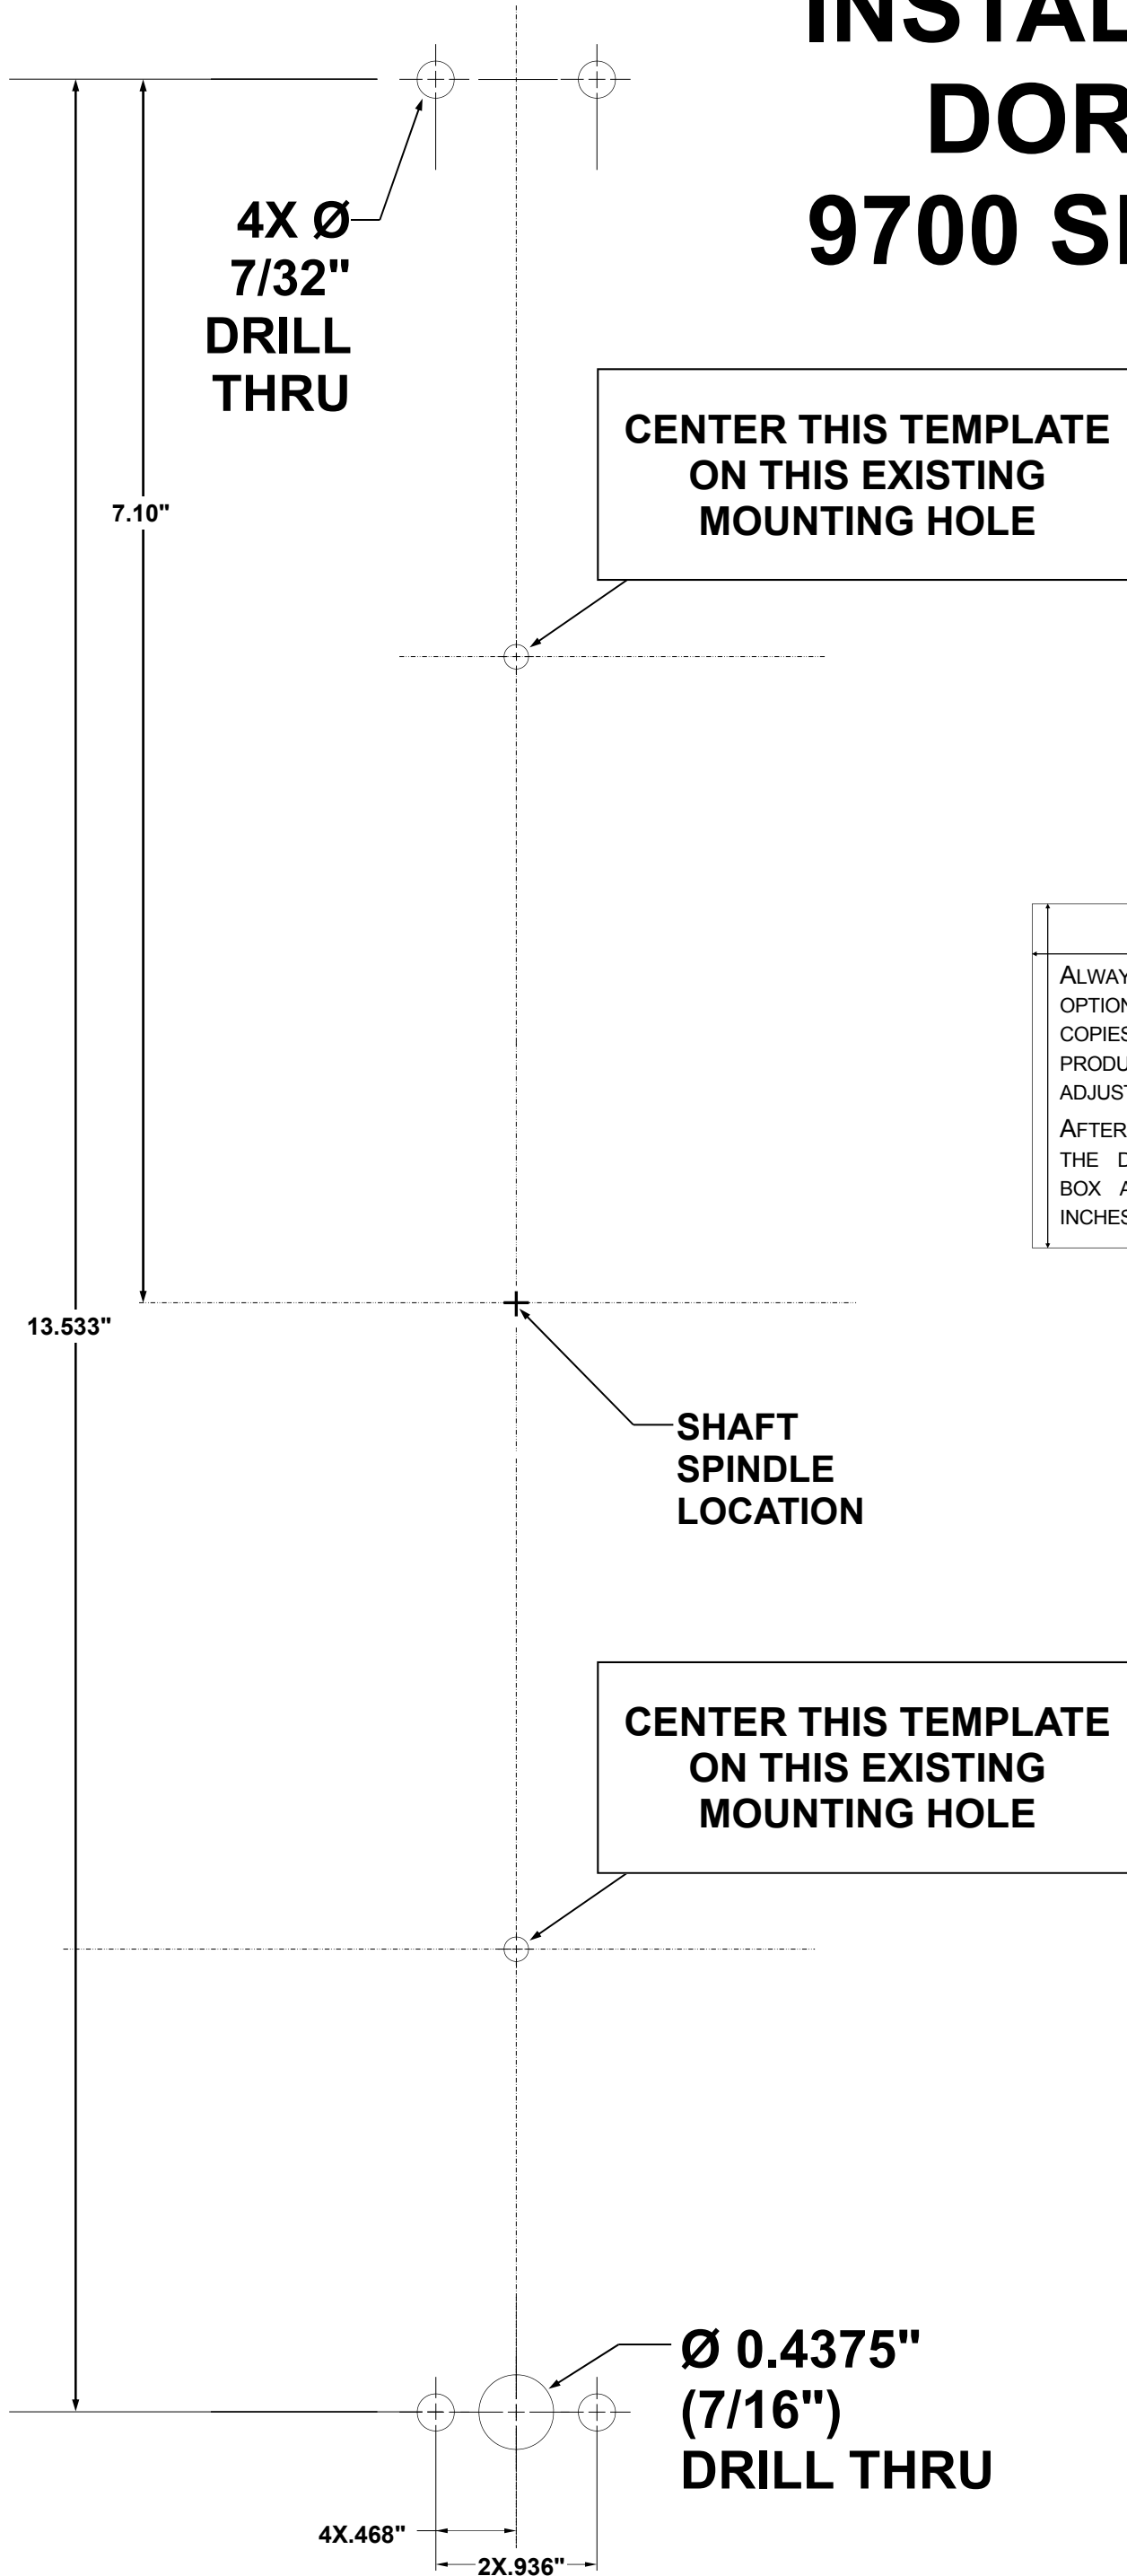

INSTALLATION TEMPLATE

DL1200ET
DL1300ET
PDL1300ET

TOP

USE TO INSTALL ON: DORMA 9700 SERIES

CENTER THIS TEMPLATE
ON THIS EXISTING
MOUNTING HOLE

IMPORTANT

ALWAYS SELECT PRINTING
OPTIONS TO ENSURE THAT
COPIES OF TEMPLATES ARE
PRODUCED **WITHOUT** SIZE
ADJUSTMENTS.

AFTER PRINTING, VERIFY
THE DIMENSIONS OF THIS
BOX ARE 2.000 X 2.000
INCHES ± 0.010.

SHAFT
SPINDLE
LOCATION

CENTER THIS TEMPLATE
ON THIS EXISTING
MOUNTING HOLE

Ø 0.4375"
(7/16")
DRILL THRU

4X.468"

2X.936"