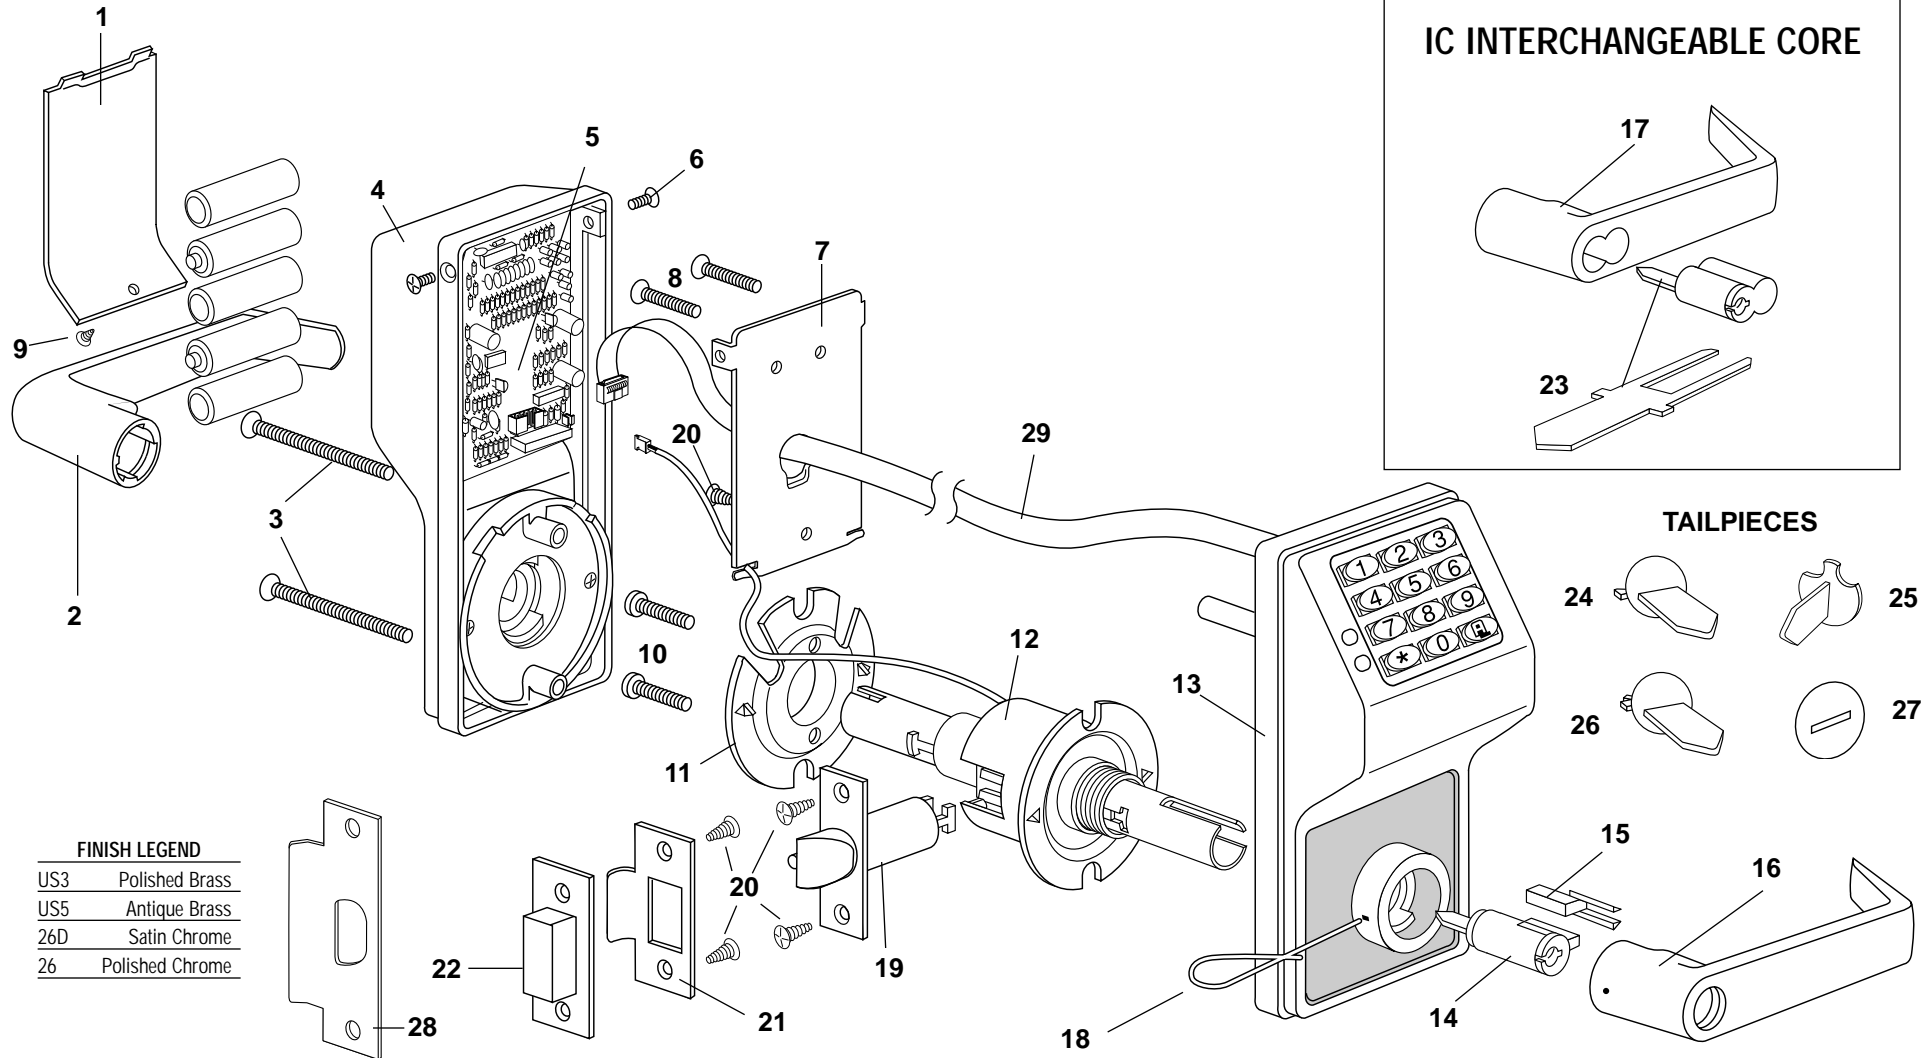

Key Part No. Description

1a	HW592-US3	Battery Cover
1b	HW592-US5	Battery Cover
1c	HW592-26D	Battery Cover
1d	HW592-26	Battery Cover
2a	HW615-US3	Inside Lever
2b	HW615-US5	Inside Lever
2c	HW615-26D	Inside Lever
2d	HW615-26	Inside Lever

Thru Bolt/10-32x2-1/2", (2)

3a	SC458-US3	Flat Hd.,PH,MS
3b	SC458-US5	Flat Hd.,PH,MS
3c	SC458-26D	Flat Hd.,PH,MS
3d	SC458-26	Flat Hd.,PH,MS

4a	S6017-US3	Inside Housing Ass'y w/PC Board
4b	S6017-US5	Inside Housing Ass'y w/PC Board
4c	S6017-26D	Inside Housing Ass'y w/PC Board
4d	S6017-26	Inside Housing Ass'y w/PC Board

4e	S6044-US3	Inside Housing Ass'y less PC Board
4f	S6044-US5	Inside Housing Ass'y less PC Board
4g	S6044-26D	Inside Housing Ass'y less PC Board
4h	S6044-26	Inside Housing Ass'y less PC Board

5	S6052	PC Board Assembly

Inside Mounting Screws (2)

6a	P1526-US3	#6-32x3/8", Oval Hd
6b	P1526-US5	#6-32x3/8", Oval Hd
6c	P1526-26D	#6-32x3/8", Oval Hd
6d	P1526-26	#6-32x3/8", Oval Hd

7	HW594	Inside Mounting Plate

Inside Mounting Plate Screws (2)

8	SC459	#8-32 x 1", Flat Hd., PH, MS
9a	P5851-26D	#4-40x1/4", Flat Hd., PH, MS
9b	P5851-US3	#4-40x1/4", Flat Hd., PH, MS

Inside Rose Screws (2)

10	SC457	#10-32 x 1", w/#8 Pan Hd, PH, MS
11	HW564	Inside Rose

12	S6014	Lock Body Assembly

12A	S6015	IC Lock Body Assembly

13a	S6016-US3	Outside Housing Ass'y

13b	S6016-US5	Outside Housing Ass'y

13c	S6016-26D	Outside Housing Ass'y

13d	S6016-26	Outside Housing Ass'y

FINISH LEGEND	
US3	Polished Brass
US5	Antique Brass
26D	Satin Chrome
26	Polished Chrome

Key Part No. Description

14a	HW596-US3	Std. Cylinder Ass'y
14b	HW596-26D	Std. Cylinder Ass'y
15	HW578	Cylinder Retainer
16a	HW614-US3	Outside Lever
16b	HW614-US5	Outside Lever
16c	HW614-26D	Outside Lever
16d	HW614-26	Outside Lever
17a	HW616-US3	Outside Lever-IC Core
17b	HW616-US5	Outside Lever-IC Core
17c	HW616-26D	Outside Lever-IC Core
17d	HW616-26	Outside Lever-IC Core

Key Part No. Description

18	HW618	Lever Release Pin
19a	S6034-US3	Latch - 2-3/4" Backset
19b	S6034-US5	Latch - 2-3/4" Backset
19c	S6034-26D	Latch - 2-3/4" Backset
19d	S6034-26	Latch - 2-3/4" Backset
19e	S6035-US3	Latch - 2-3/8" Backset
19f	S6035-US5	Latch - 2-3/8" Backset
19g	S6035-26D	Latch - 2-3/8" Backset
19h	S6035-26	Latch - 2-3/8" Backset
20a	SC460-US3	#8x3/4" Combination screw
20b	SC460-US5	#8x3/4" Combination screw

Key Part No. Description

20c	SC460-26D	#8x3/4" Combination screw
20d	SC460-26	#8x3/4" Combination screw
21a	HW577-US3	Strike 2-3/4" x 1-1/8"
21b	HW577-US5	Strike 2-3/4" x 1-1/8"
21c	HW577-26D	Strike 2-3/4" x 1-1/8"
21d	HW577-26	Strike 2-3/4" x 1-1/8"
22	P5847	Dust Box
23	HW598	IC Tailpiece for Best, Arrow, Falcon
24	HW597	Std. Tailpiece
25	HW580	Replacement tailpiece for Schlage
26	HW620	Replacement tailpiece for Lori

Key Part No. Description

27	WA160	Tailpiece washer for all tailpieces
28a	HW470-US3	Strike 4-7/8" x 1-1/4"
28b	HW470-US5	Strike 4-7/8" x 1-1/4"
28c	HW470-26D	Strike 4-7/8" x 1-1/4"
28d	HW470-26	Strike 4-7/8" x 1-1/4"
29	W279	Ribbon Cable Ass'y