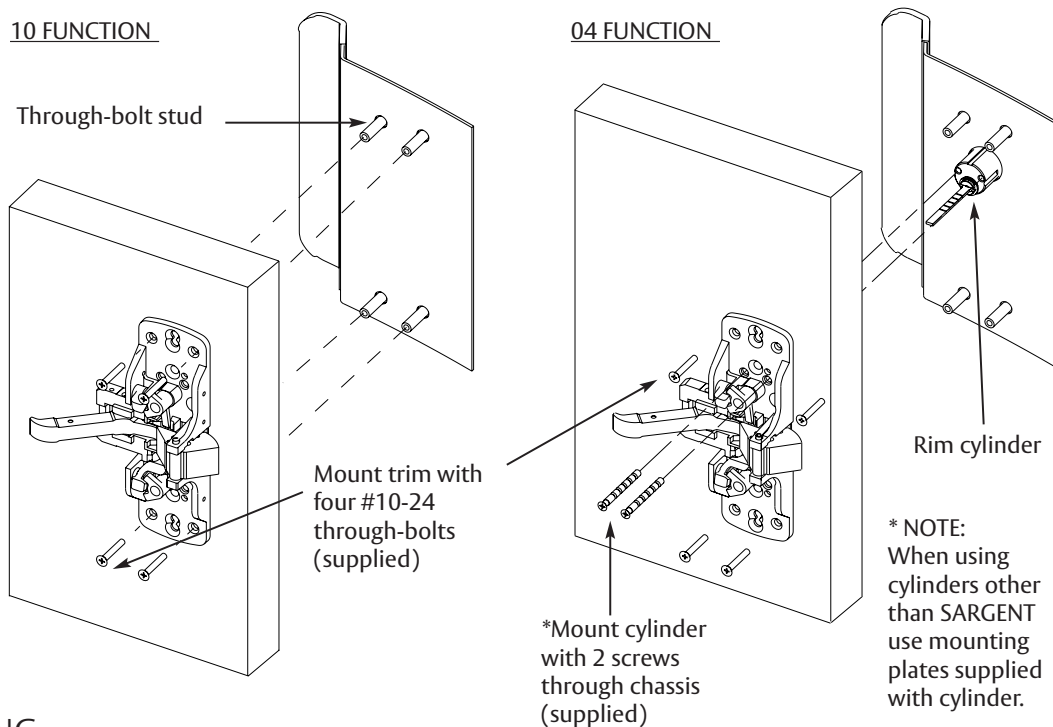

## Anti-Vandal Pull Trim

### For use with 8800 & 8900 Series Exit Devices

FOR PROPER TRIM INSTALLATION PREP DOOR WITH INSTRUCTIONS AND TEMPLATE(S) SUPPLIED WITH EXIT DEVICE AND TEMPLATE A7628 (INCLUDED WITH AVT TRIM).