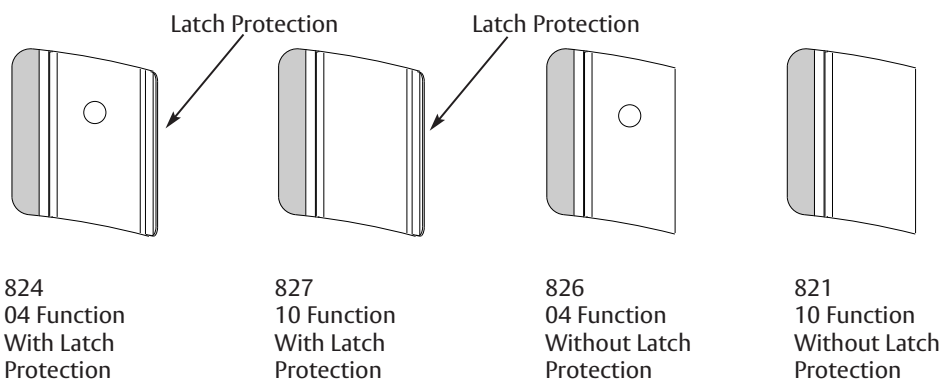

## Anti-Vandal Pull Trim

### For use with 8800 & 8900 Series Exit Devices

FOR PROPER TRIM INSTALLATION PREP DOOR WITH INSTRUCTIONS AND TEMPLATE(S) SUPPLIED WITH EXIT DEVICE AND TEMPLATE A7628 (INCLUDED WITH AVT TRIM).