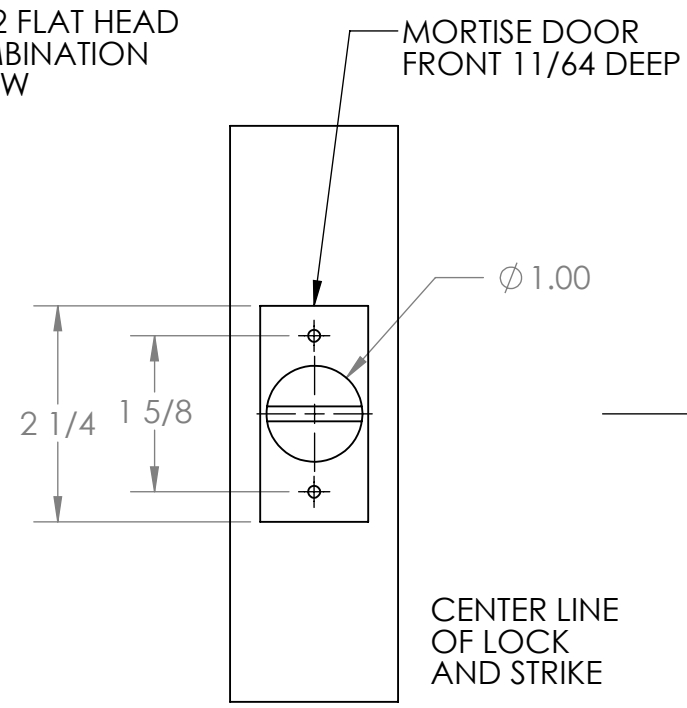

GL LATCH BACKSETS	
LATCH	BACKSET
G70 G72	2 3/8 OPTIONAL LATCH
G71 G73	2 3/4 STANDARD LATCH
G81 G83	3 3/4 OPTIONAL LATCH
G91 G93	5 OPTIONAL LATCH

306 STRIKE

2 3/8 BACKSET LATCHES ONLY

ALL BACKSET LATCHES EXCEPT 2 3/8

CENTER LINE OF LOCK AND STRIKE

CUT OUT THROUGH DOOR

ARROW Lock and Door Hardware

3626 Allegheny Dr
Salem, VA 24153

1-800-839-3157

GL SERIES TEMPLATE

REV	DATE	TEMPLATE NO.
A	04/14	GL-001