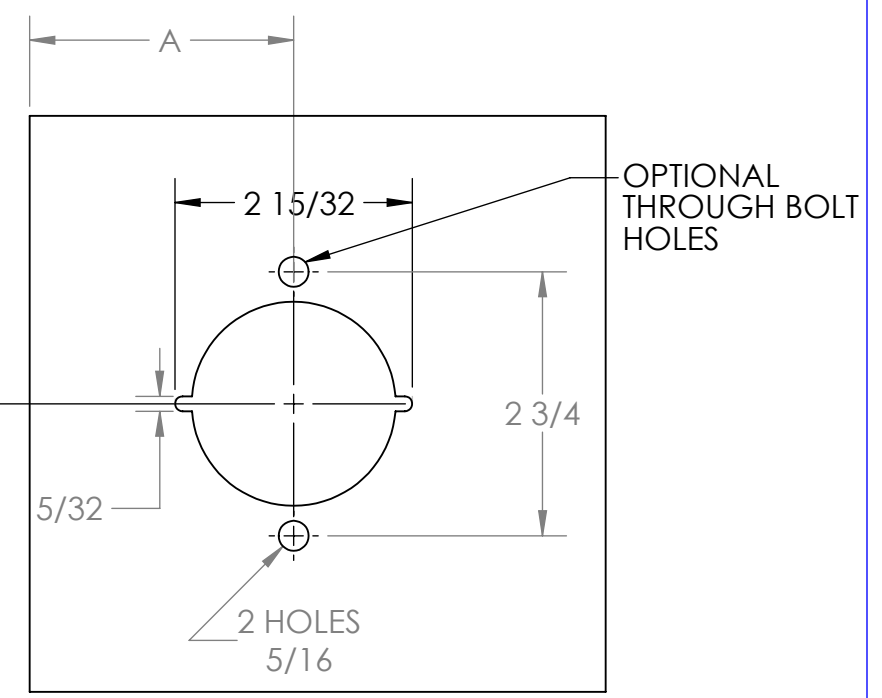

GL LATCH BACKSETS	
LATCH	BACKSET
G70 G72	2 3/8 OPTIONAL LATCH
G71 G73	2 3/4 STANDARD LATCH
G81 G83	3 3/4 OPTIONAL LATCH
G91 G93	5 OPTIONAL LATCH

306 STRIKE

2 3/8 BACKSET LATCHES ONLY

ALL BACKSET LATCHES EXCEPT 2 3/8

CENTER LINE OF LOCK AND STRIKE

CUT OUT THROUGH DOOR

ARROW Lock and Door Hardware

3626 Allegheny Dr
Salem, VA 24153

1-800-839-3157

GL SERIES TEMPLATE

REV	DATE	TEMPLATE NO.
A	04/14	GL-001