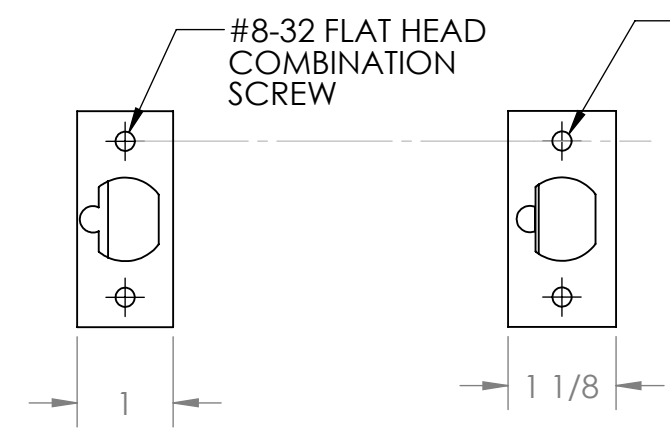

GL LATCH BACKSETS	
LATCH	BACKSET
G70 G72	2 3/8 OPTIONAL LATCH
G71 G73	2 3/4 STANDARD LATCH
G81 G83	3 3/4 OPTIONAL LATCH
G91 G93	5 OPTIONAL LATCH

306 STRIKE

2 3/8 BACKSET LATCHES ONLY

ALL BACKSET LATCHES EXCEPT 2 3/8

CENTER LINE OF LOCK AND STRIKE

CUT OUT THROUGH DOOR

ARROW Lock and Door Hardware

3626 Allegheny Dr
Salem, VA 24153

1-800-839-3157

GL SERIES TEMPLATE

REV	DATE	TEMPLATE NO.
A	04/14	GL-001