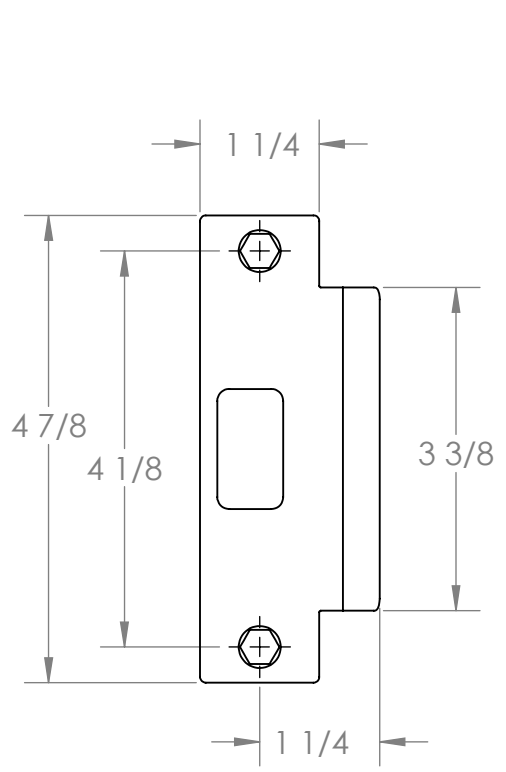

GL LATCH BACKSETS	
LATCH	BACKSET
G70 G72	2 3/8 OPTIONAL LATCH
G71 G73	2 3/4 STANDARD LATCH
G81 G83	3 3/4 OPTIONAL LATCH
G91 G93	5 OPTIONAL LATCH

306 STRIKE

2 3/8 BACKSET LATCHES ONLY

ALL BACKSET LATCHES EXCEPT 2 3/8

CENTER LINE OF LOCK AND STRIKE

CUT OUT THROUGH DOOR

ARROW Lock and Door Hardware

3626 Allegheny Dr
Salem, VA 24153

1-800-839-3157

GL SERIES TEMPLATE

REV	DATE	TEMPLATE NO.
A	04/14	GL-001