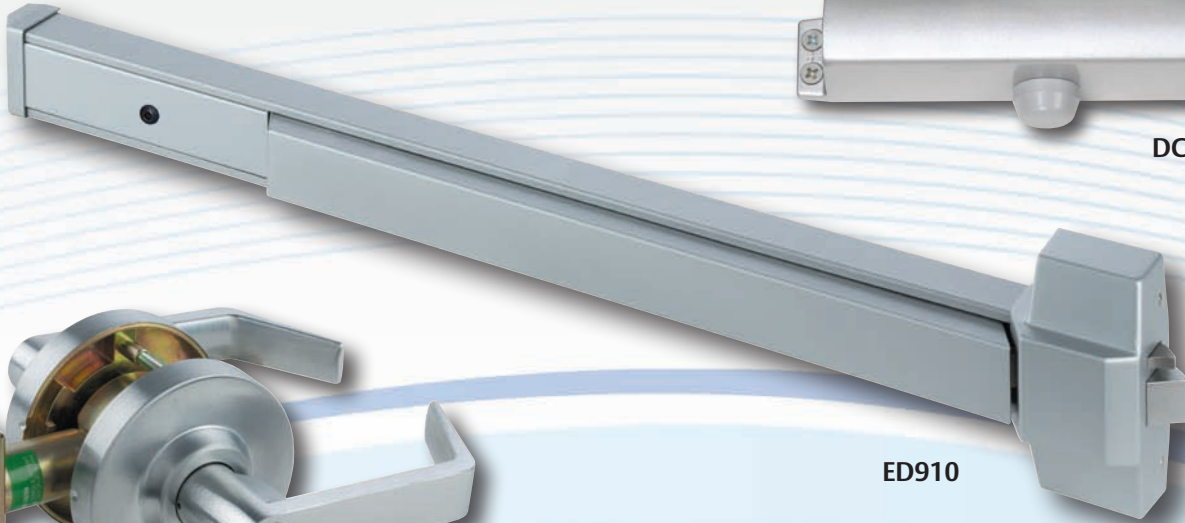

DCN516

DCN325

ED910

QL

MLX

BM

All products  
shown are

Arrow 2020 Price Book  
Effective March 16, 2020