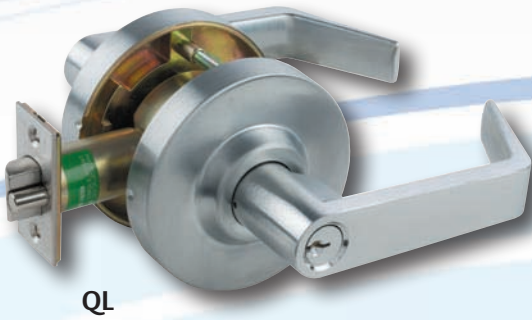

DCN516

DCN325

ED910

QL

MLX

BM

All products  
shown are

Arrow 2020 Price Book  
Effective March 16, 2020