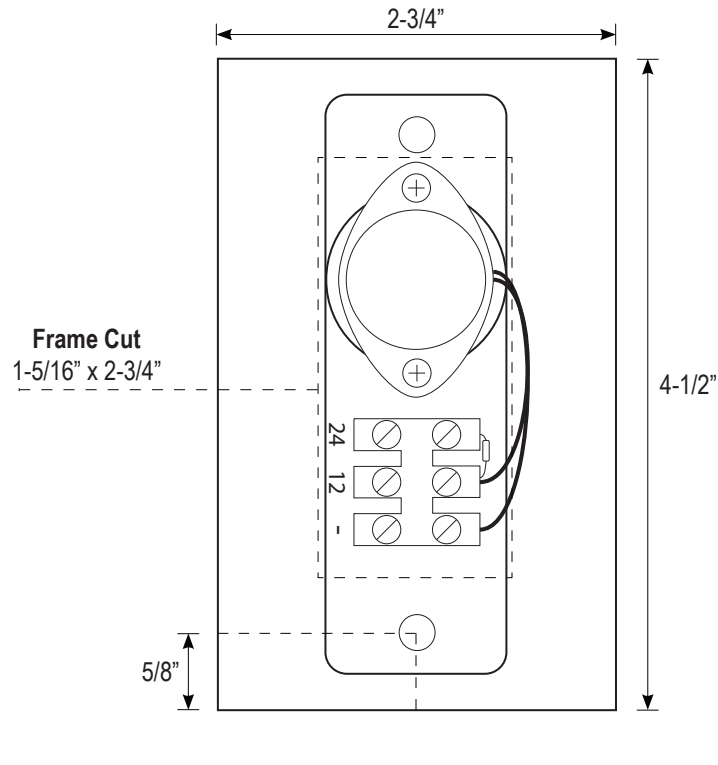

REMOTE BUZZER

INSERT INSTRUCTIONS

The CAT-RB1 and CAT-RB1NS by Command Access are wall mountable remote buzzers that allow for audible notification at the door opening.

SPECIFICATIONS

- **Faceplate Material:** Stainless Steel
- **Voltage:** 12/24VDC
- **Current:** 50mA
- **Sound:** Continuous Buzz
- **Frequency:** 400Hz
- **Sound Level:** 89dB x 12V @ 10cm

DIMENSIONS

CAT-RB1

CAT-RB1NS