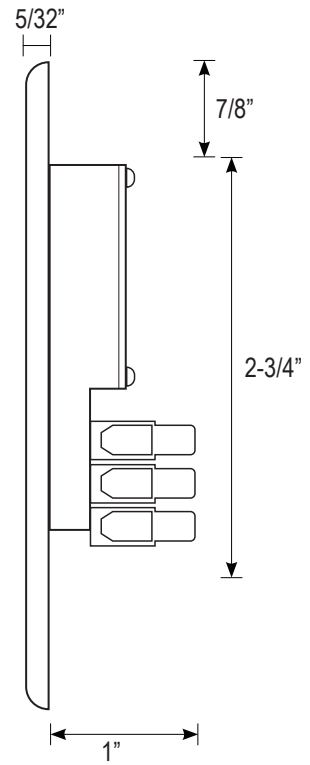

REMOTE BUZZER

INSERT INSTRUCTIONS

The CAT-RB1 and CAT-RB1NS by Command Access are wall mountable remote buzzers that allow for audible notification at the door opening.

SPECIFICATIONS

- **Faceplate Material:** Stainless Steel
- **Voltage:** 12/24VDC
- **Current:** 50mA
- **Sound:** Continuous Buzz
- **Frequency:** 400Hz
- **Sound Level:** 89dB x 12V @ 10cm

DIMENSIONS

CAT-RB1

CAT-RB1NS