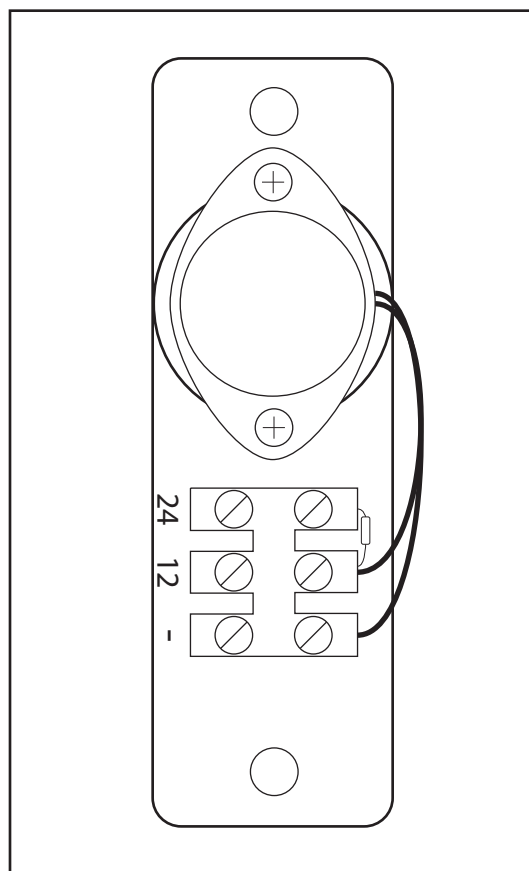

REMOTE BUZZER

INSERT INSTRUCTIONS

The CAT-RB1 and CAT-RB1NS by Command Access are wall mountable remote buzzers that allow for audible notification at the door opening.

SPECIFICATIONS

- **Faceplate Material:** Stainless Steel
- **Voltage:** 12/24VDC
- **Current:** 50mA
- **Sound:** Continuous Buzz
- **Frequency:** 400Hz
- **Sound Level:** 89dB x 12V @ 10cm

DIMENSIONS

CAT-RB1

CAT-RB1NS