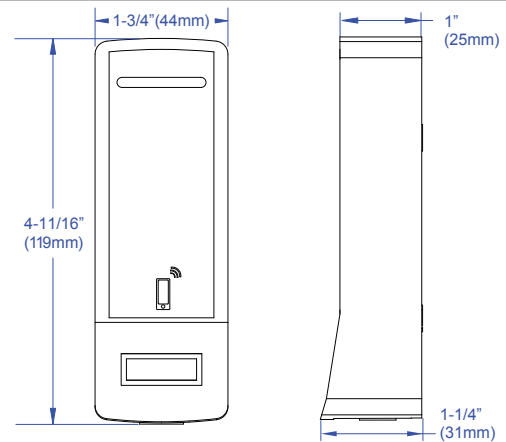

WIRING TO AN ACCESS CONTROL PANEL

SPECIFICATIONS

INPUT VOLTAGE: 8 - 14 VDC

CURRENT: 40 mA typical @ 12VDC 195 mA peak

FREQUENCY: 13.56 MHz (contactless smartcard)
2.4 GHz (BLE)

CABLING: 24 AWG minimum, multi-conductor stranded with foil shield

INTERFACE: Wiegand (26-bit formats), ABA Track II magnetic strike (clock & data) or OSDP

OPERATING TEMPERATURE: -40°F to 149°F (-40°C to 65°C)

LED CONTROL: Blue, Red, Green, Amber and Off

READ RANGE: Cards/Tags: Up to 1.5" (38mm)
Mobile: CV-7600 - Up to 1 ft (30cm)
CV-7605 - Up to 5 ft (1.5m)
CV-7615 - Up to 15 ft (4.6m)
CV-7630 - Up to 30 ft (9m)

AUDIO TONE: Beeper included

PROTECTION: IP67

DIMENSIONS: Mullion: 1-3/4" W x 4-3/4" H x 1-3/16" D (44mm x 119mm x 30mm)
Single Gang: 3" W x 5-1/8" H x 1-3/16" D (76mm x 130mm x 30mm)

ORDERING INFORMATION

Bluetooth Reader	Credentials
CV-7600 1 foot range	
CV-7605 5 foot range	CV-MBT Smart Phone BLE Mobile Credentials
CV-7615 15 foot range	CV-MCS Clam Shell Cards
CV-7630 30 foot range	CV-MKT Key Fob, 2K Memory

NOTE: Range stated is for CV-MBT

DIMENSIONS

Mullion Mount

Single Gang Mount

CAMDEN DOOR CONTROLS Opening New Doors to Innovation, Quality and Support!

5502 Timberlea Blvd. Mississauga, ON Canada L4W 2T7 • Toll Free: 1 877 226-3369 (CAMDEN9)
Tel: (905) 366-3377 • Fax: (905) 366-3378 • E-mail: info@camdencontrols.com • www.camdencontrols.com

Part #: MKTG-LIT-SP-CV-7600