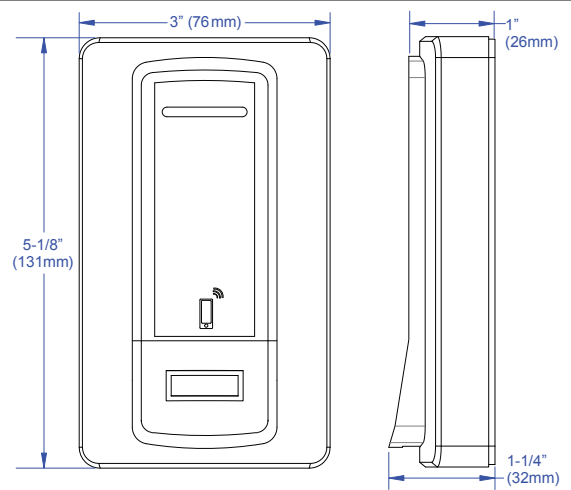

Single Gang Mount

CAMDEN DOOR CONTROLS Opening New Doors to Innovation, Quality and Support!

5502 Timberlea Blvd. Mississauga, ON Canada L4W 2T7 • Toll Free: 1 877 226-3369 (CAMDEN9)
Tel: (905) 366-3377 • Fax: (905) 366-3378 • E-mail: info@camdencontrols.com • www.camdencontrols.com

Part #: MKTG-LIT-SP-CV-7600