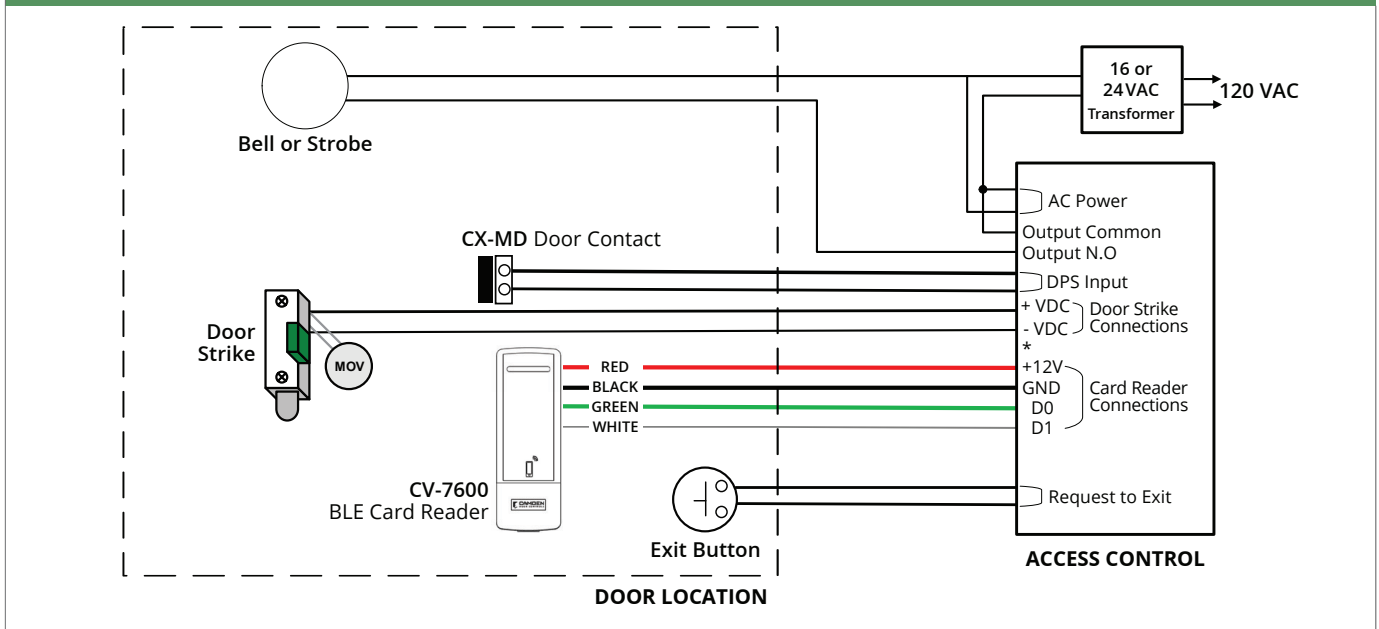

An easy download app turns any Android™ or Apple iOS™ smartphone into a secure mobile access control system credential, with data stored in a smartphone's wallet app via BLE technology.

CV-7600 readers are also compatible with traditional MIFARE credentials, including clamshell cards, ISO cards and key tags. This feature allows system managers the ability to assign the best/preferred type of credential for each system user.

### Features

- A range of Bluetooth readers, 1 ft to 30ft read range
- Compatible with all access control systems
- Smartphone App, Android™ and Apple iOS™ compatible
- MIFARE smart card/tag compatible
- 26-bit Wiegand, ABA Track II magnetic strike (clock & data) and OSDP interface
- IP67 water resistant
- Narrow (jamb) width with option for single gang mounting plate, included
- 3 year warranty

## WIRING TO AN ACCESS CONTROL PANEL

INTERFACE: Wiegand (26-bit formats), ABA Track II magnetic strike (clock & data) or OSDP

OPERATING TEMPERATURE: -40°F to 149°F (-40°C to 65°C)

LED CONTROL: Blue, Red, Green, Amber and Off

READ RANGE: Cards/Tags: Up to 1.5" (38mm)  
Mobile: CV-7600 - Up to 1 ft (30cm)  
CV-7605 - Up to 5 ft (1.5m)  
CV-7615 - Up to 15 ft (4.6m)  
CV-7630 - Up to 30 ft (9m)