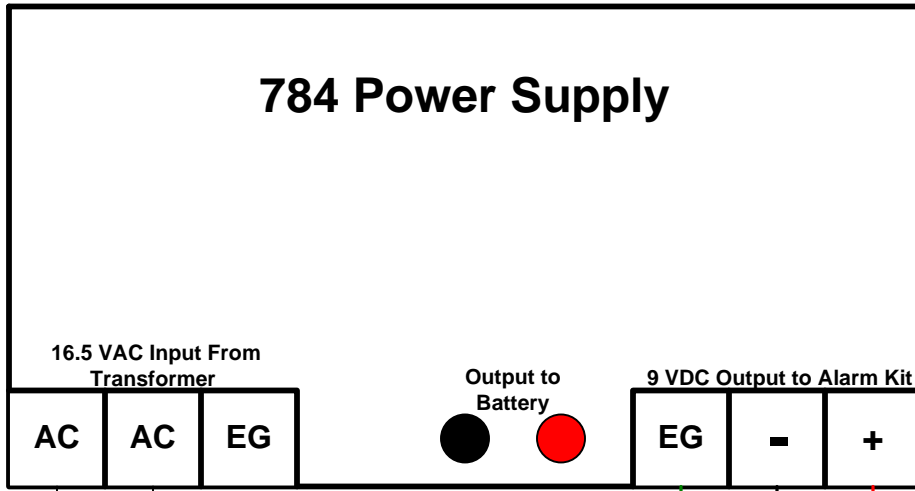

Access 800 Hardwired with Remote REX

784 Power Supply

ACCESS 800 TB 2 Terminal

793F059 Cable Assembly

793F069 Harness

EI Hinge or EPT

793F049

NO Push Button