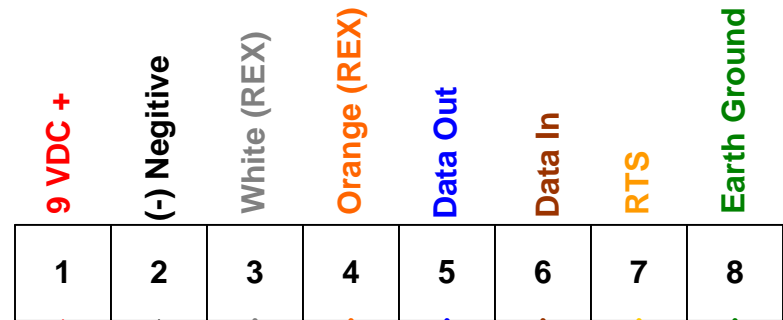

Access 800 Hardwired with Remote REX

784 Power Supply

ACCESS 800 TB 2 Terminal

793F059 Cable Assembly

793F069 Harness

EI Hinge or EPT

793F049

NO Push Button