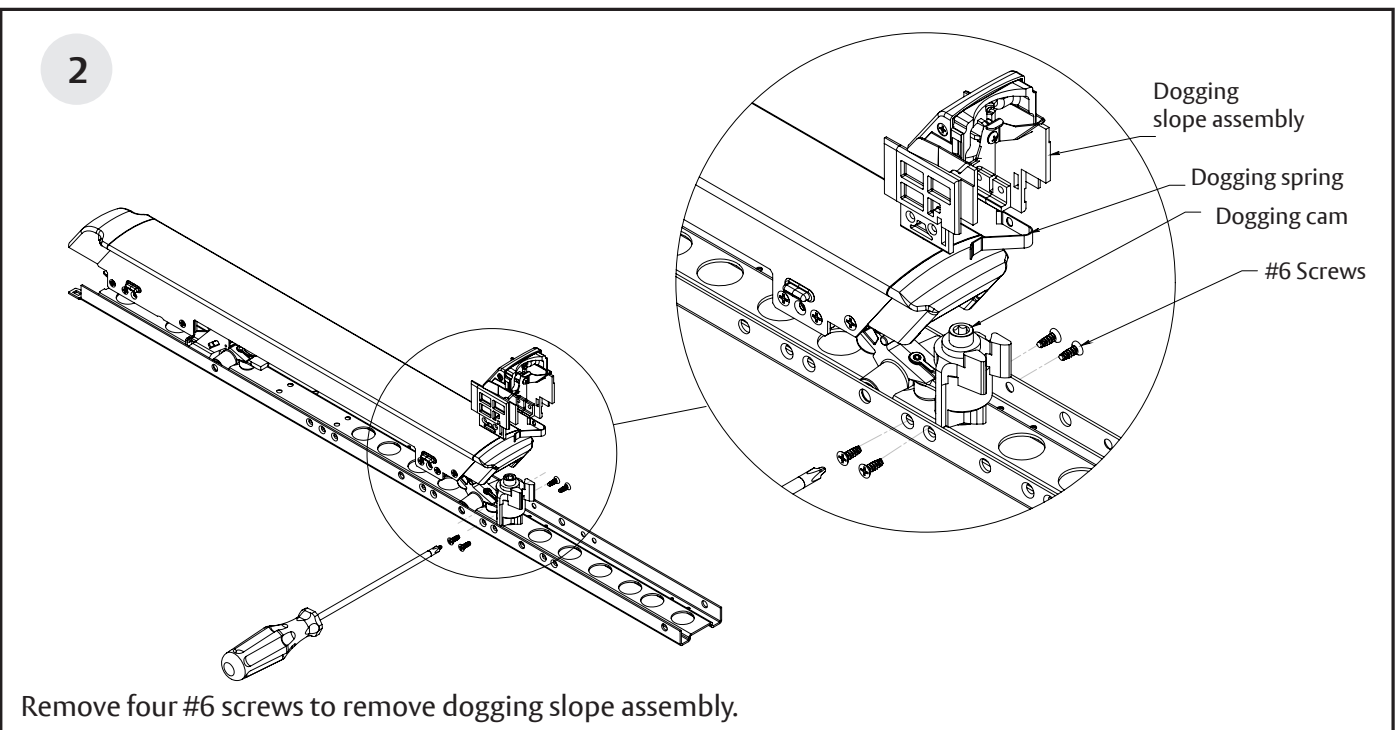

FM803 12/23

Experience a safer
and more open world

Active Indicator with Cylinder Retrofit Kit

ASSA ABLOY

PE80 Series Exit Devices

Installation Instructions

For installation assistance contact Corbin Russwin
1-800-543-3658 • techsupport.corbinrusswin@assaabloy.com