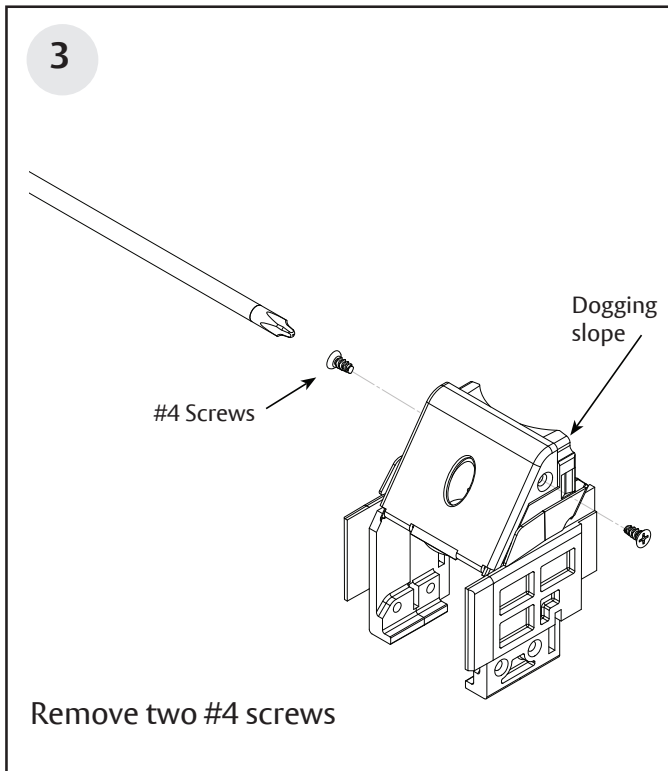

FM803 12/23

Active Indicator with Cylinder Retrofit Kit

ASSA ABLOY

PE80 Series Exit Devices

Installation Instructions

For installation assistance contact Corbin Russwin
1-800-543-3658 • techsupport.corbinrusswin@assaabloy.com