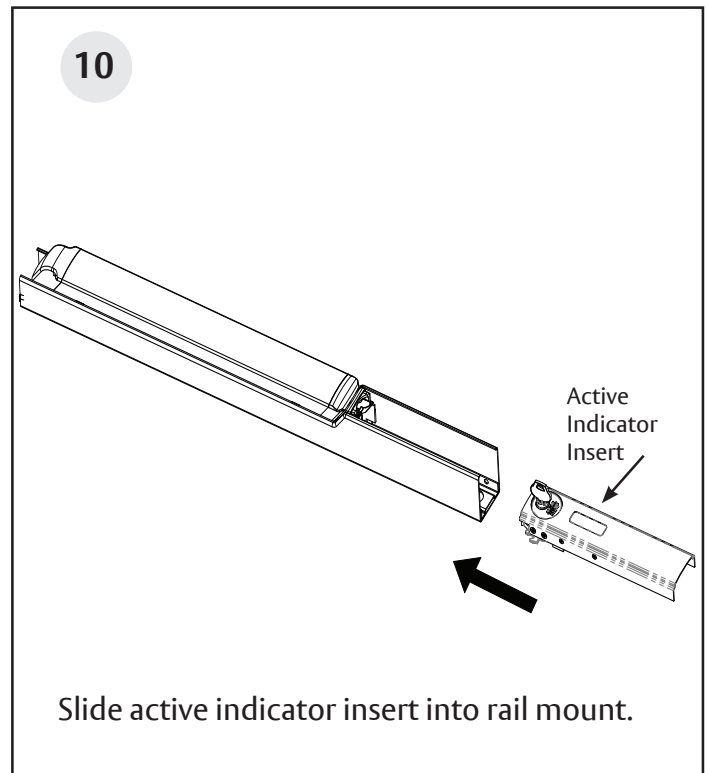

FM803 12/23

Active Indicator with Cylinder Retrofit Kit

ASSA ABLOY

PE80 Series Exit Devices

Installation Instructions

For installation assistance contact Corbin Russwin
1-800-543-3658 • techsupport.corbinrusswin@assaabloy.com