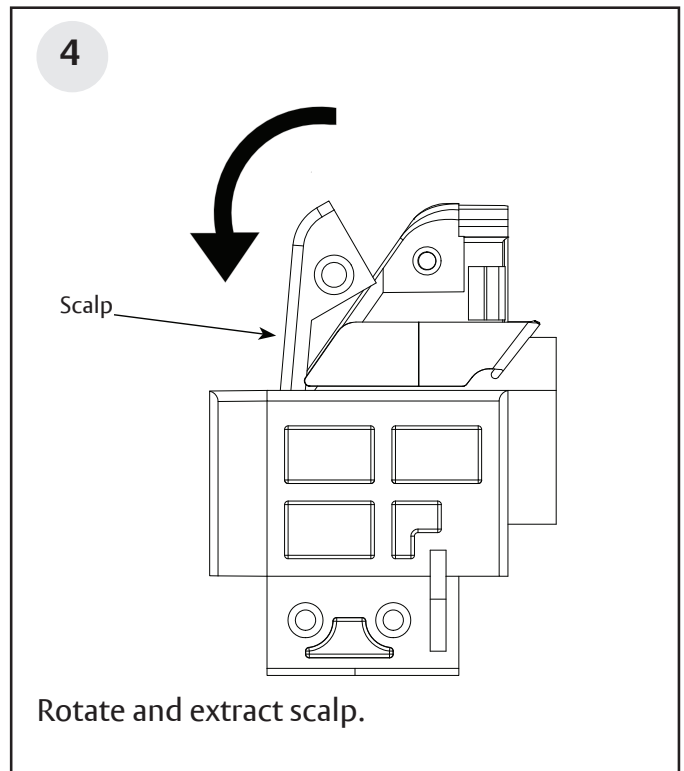

FM803 12/23

Active Indicator with Cylinder Retrofit Kit

ASSA ABLOY

PE80 Series Exit Devices

Installation Instructions

For installation assistance contact Corbin Russwin
1-800-543-3658 • techsupport.corbinrusswin@assaabloy.com