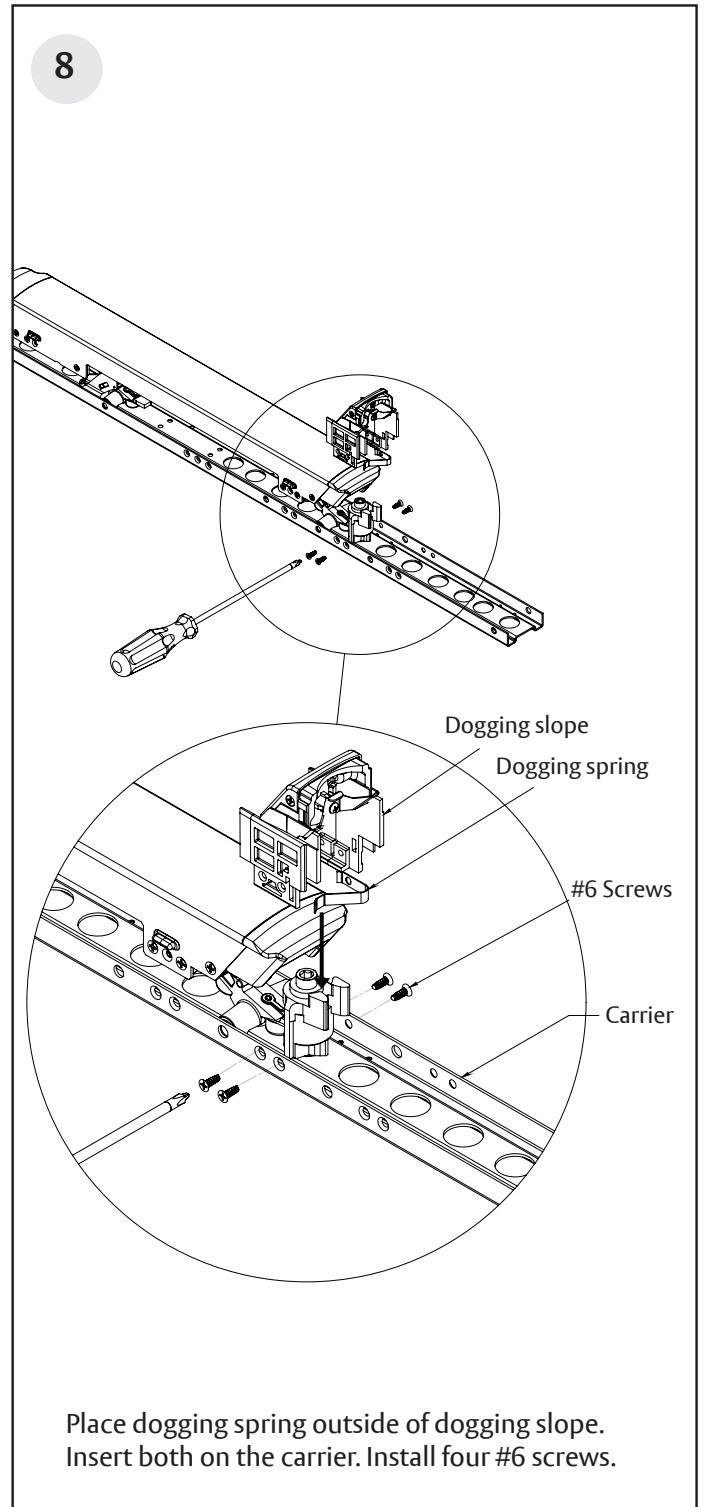

FM803 12/23

Active Indicator with Cylinder Retrofit Kit

ASSA ABLOY

PE80 Series Exit Devices

Installation Instructions

For installation assistance contact Corbin Russwin
1-800-543-3658 • techsupport.corbinrusswin@assaabloy.com