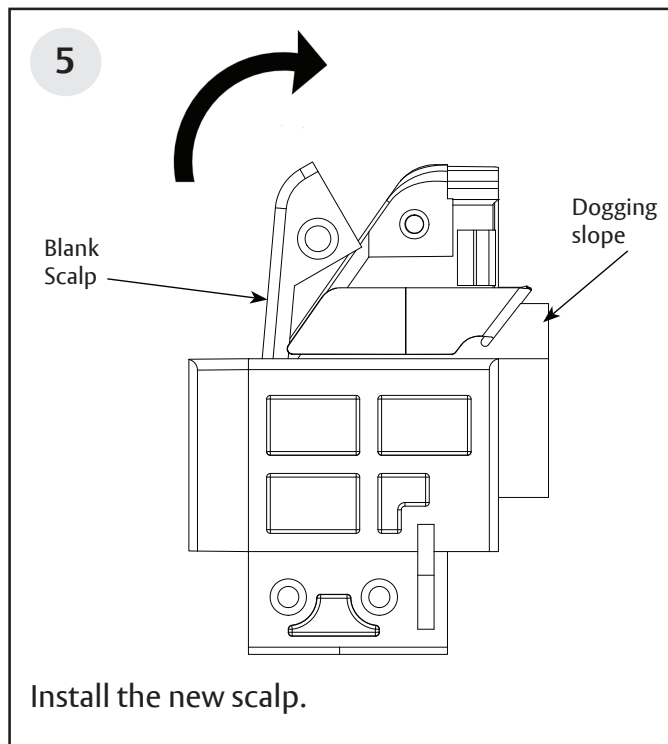

FM803 12/23

Active Indicator with Cylinder Retrofit Kit

ASSA ABLOY

PE80 Series Exit Devices

Installation Instructions

For installation assistance contact Corbin Russwin
1-800-543-3658 • techsupport.corbinrusswin@assaabloy.com