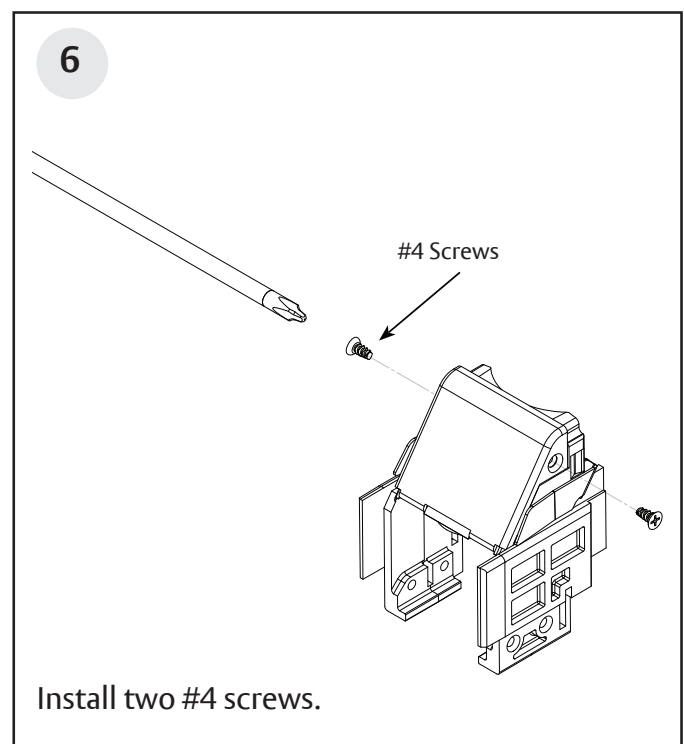

FM803 12/23

Active Indicator with Cylinder Retrofit Kit

ASSA ABLOY

PE80 Series Exit Devices

Installation Instructions

For installation assistance contact Corbin Russwin
1-800-543-3658 • techsupport.corbinrusswin@assaabloy.com