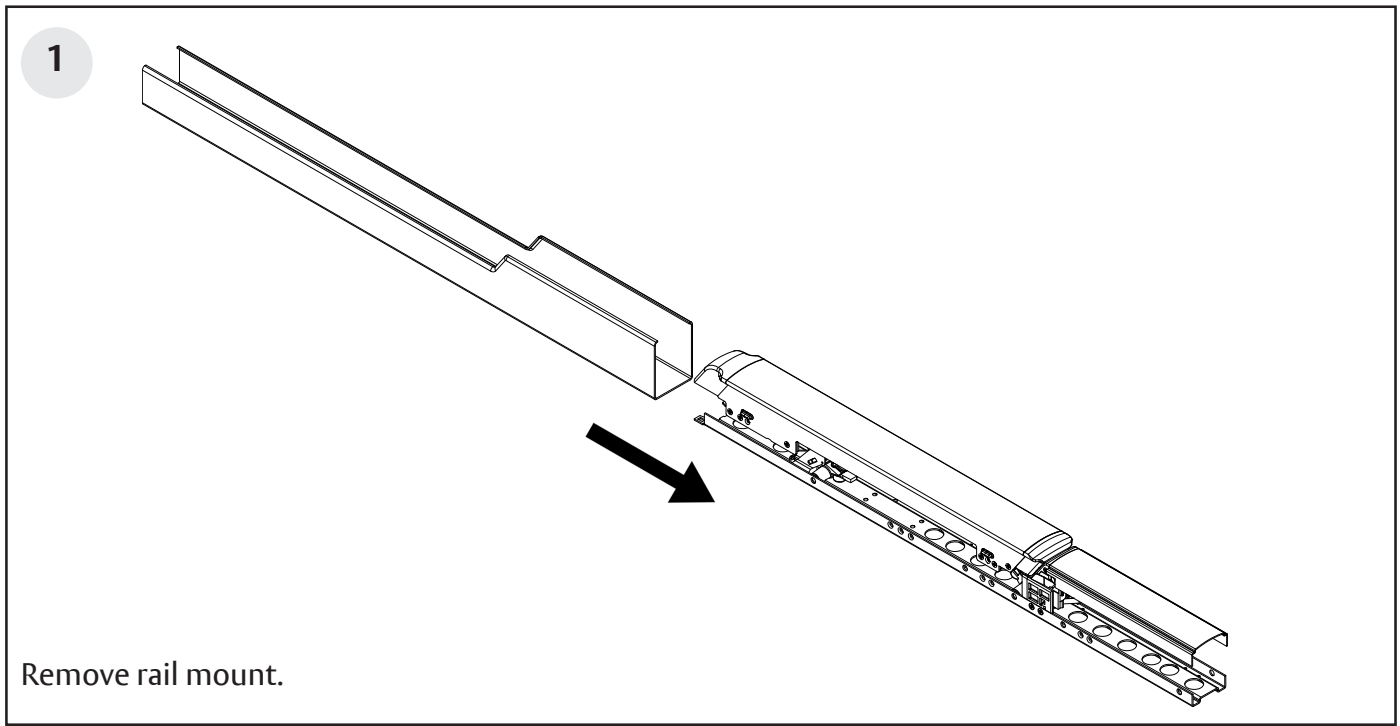

FM803 12/23

Experience a safer
and more open world

Active Indicator with Cylinder Retrofit Kit

ASSA ABLOY

PE80 Series Exit Devices

Installation Instructions

For installation assistance contact Corbin Russwin
1-800-543-3658 • techsupport.corbinrusswin@assaabloy.com