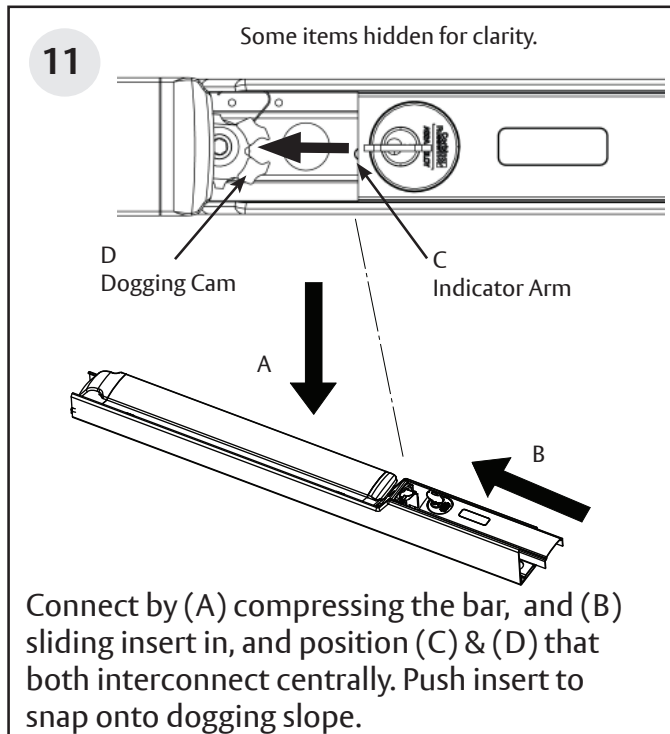

FM803 12/23

Active Indicator with Cylinder Retrofit Kit

ASSA ABLOY

PE80 Series Exit Devices

Installation Instructions

For installation assistance contact Corbin Russwin
1-800-543-3658 • techsupport.corbinrusswin@assaabloy.com