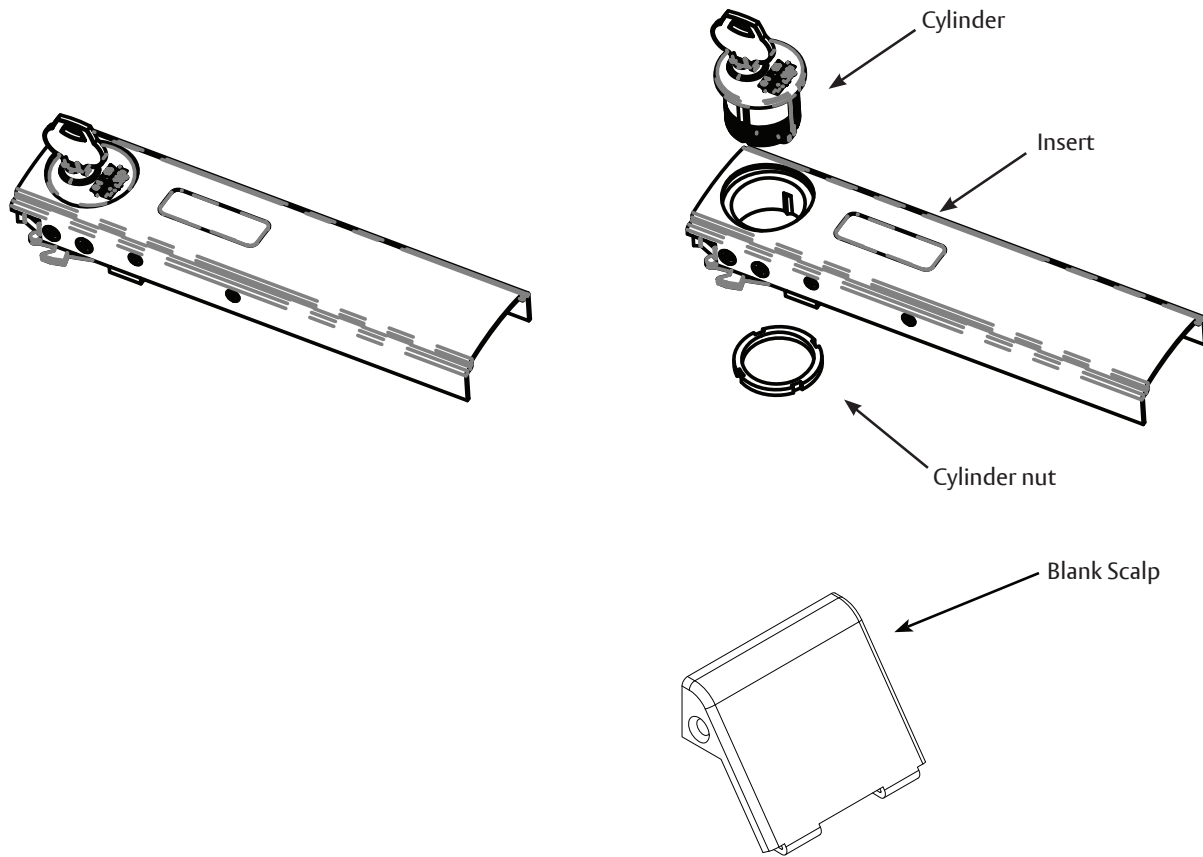

Installation Instructions

Active Indicator with Cylinder Retrofit Kit

PED Series Exit Devices

Active Indicator Retrofit Kit components shown

WARNING

This product can expose you to lead which is known to the state of California to cause cancer and birth defects or other reproductive harm. For more information go to www.P65warnings.ca.gov.