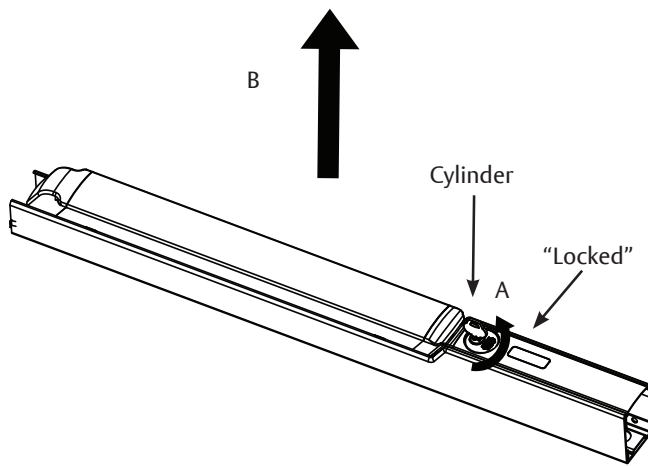

13

Test the function by (A) turning the key counter clockwise to release dogging. (B) The bar should return to the uncompressed position on its own. "Locked" should display.