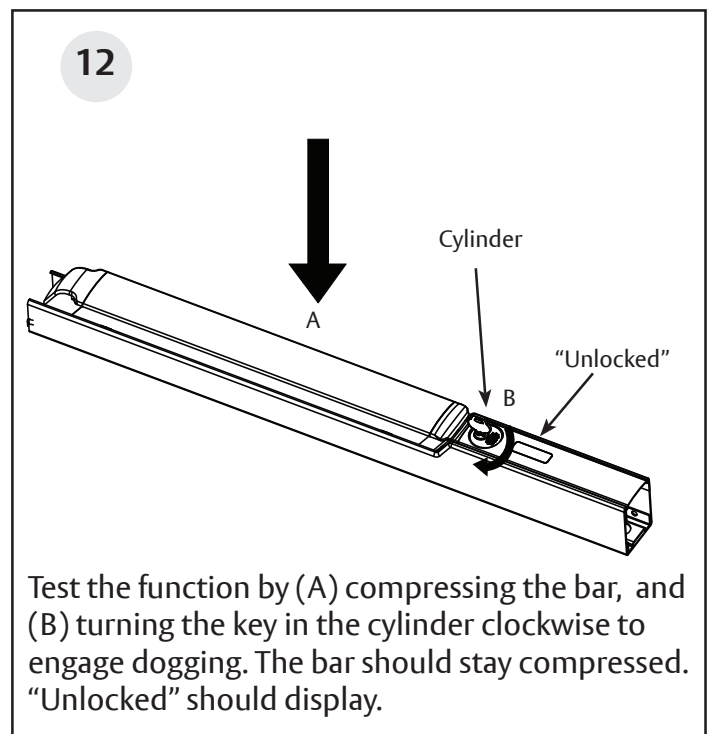

FM803 12/23

Active Indicator with Cylinder Retrofit Kit

ASSA ABLOY

PE80 Series Exit Devices

Installation Instructions

For installation assistance contact Corbin Russwin
1-800-543-3658 • techsupport.corbinrusswin@assaabloy.com