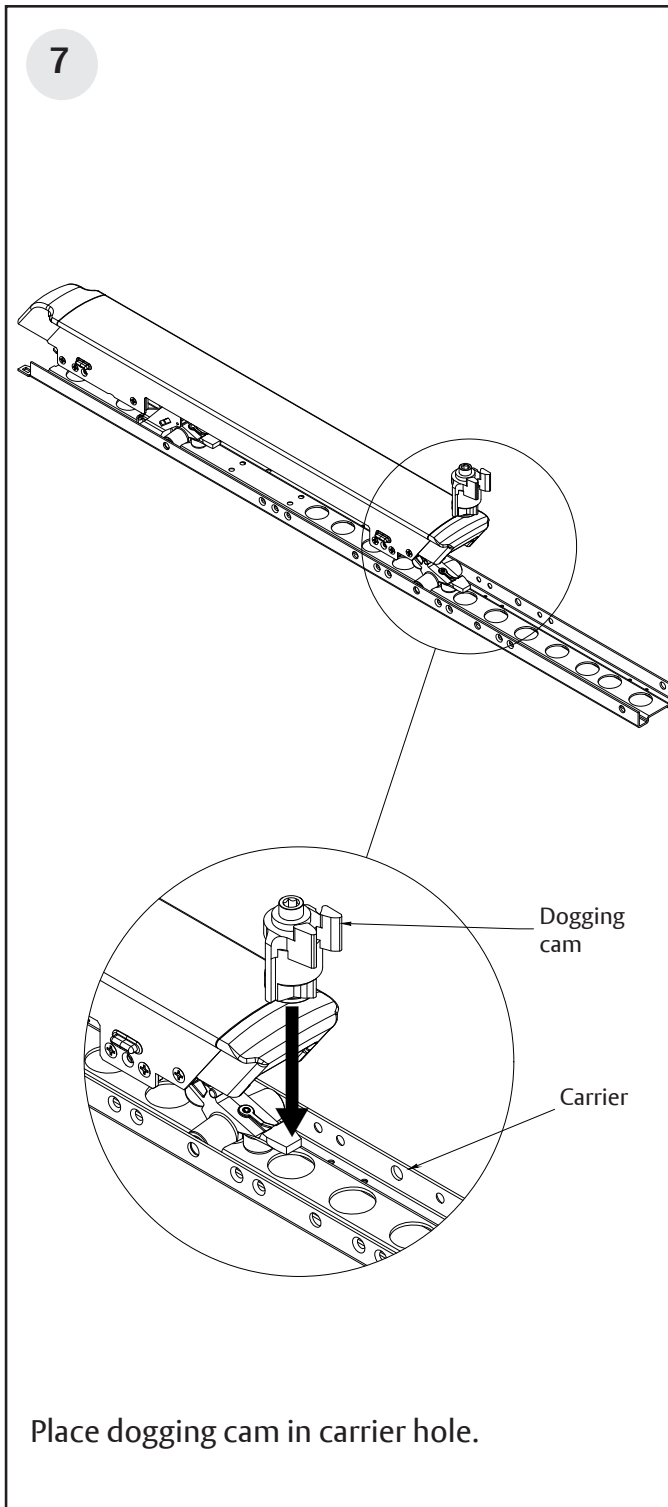

FM803 12/23

Active Indicator with Cylinder Retrofit Kit

ASSA ABLOY

PE80 Series Exit Devices

Installation Instructions

For installation assistance contact Corbin Russwin
1-800-543-3658 • techsupport.corbinrusswin@assaabloy.com