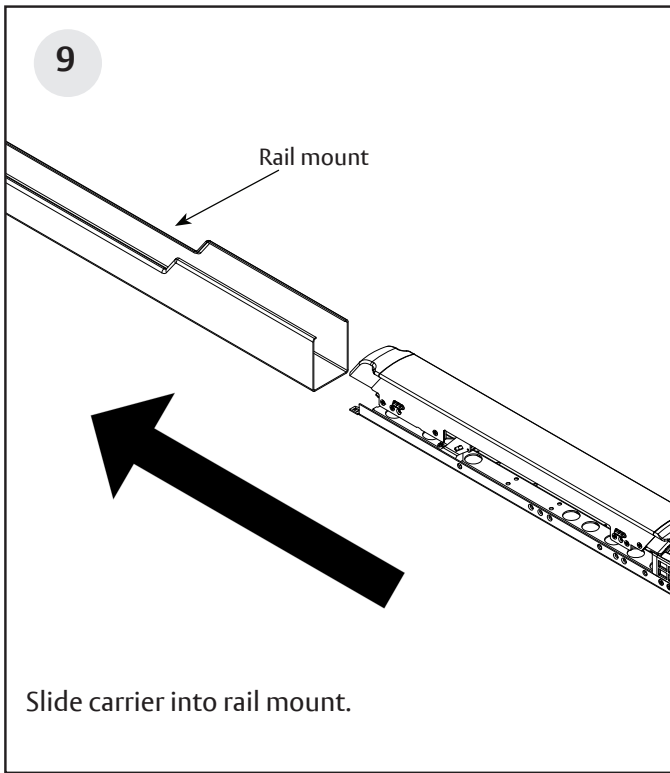

FM803 12/23

Active Indicator with Cylinder Retrofit Kit

ASSA ABLOY

PE80 Series Exit Devices

Installation Instructions

For installation assistance contact Corbin Russwin
1-800-543-3658 • techsupport.corbinrusswin@assaabloy.com