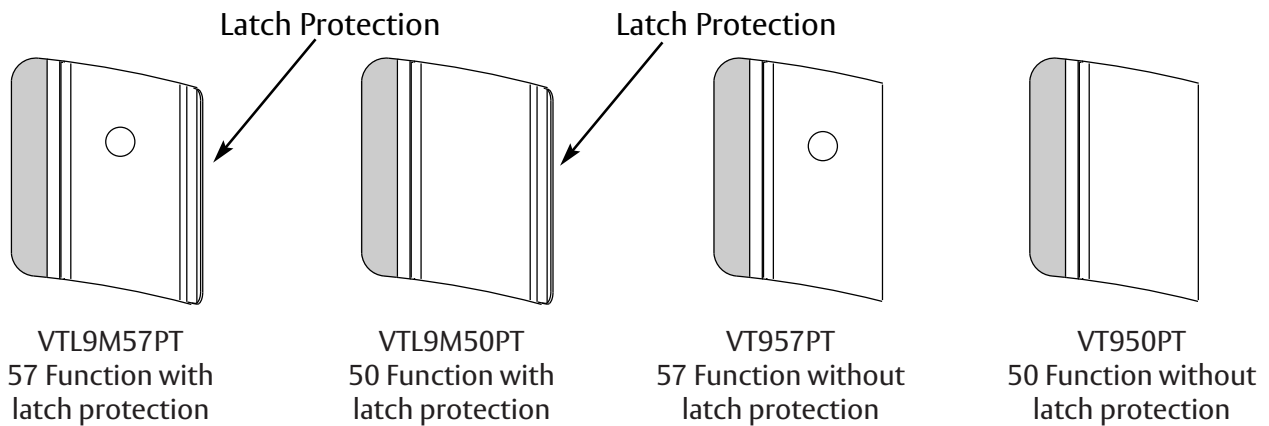

Installation Instructions

Anti Vandal Pull Trim

Used with PED5200 & PED5600 Exit Devices

For proper trim installation, prepare door with instructions and template(s) supplied with the exit device, and template MEFT22 (included with anti-vandal trim).