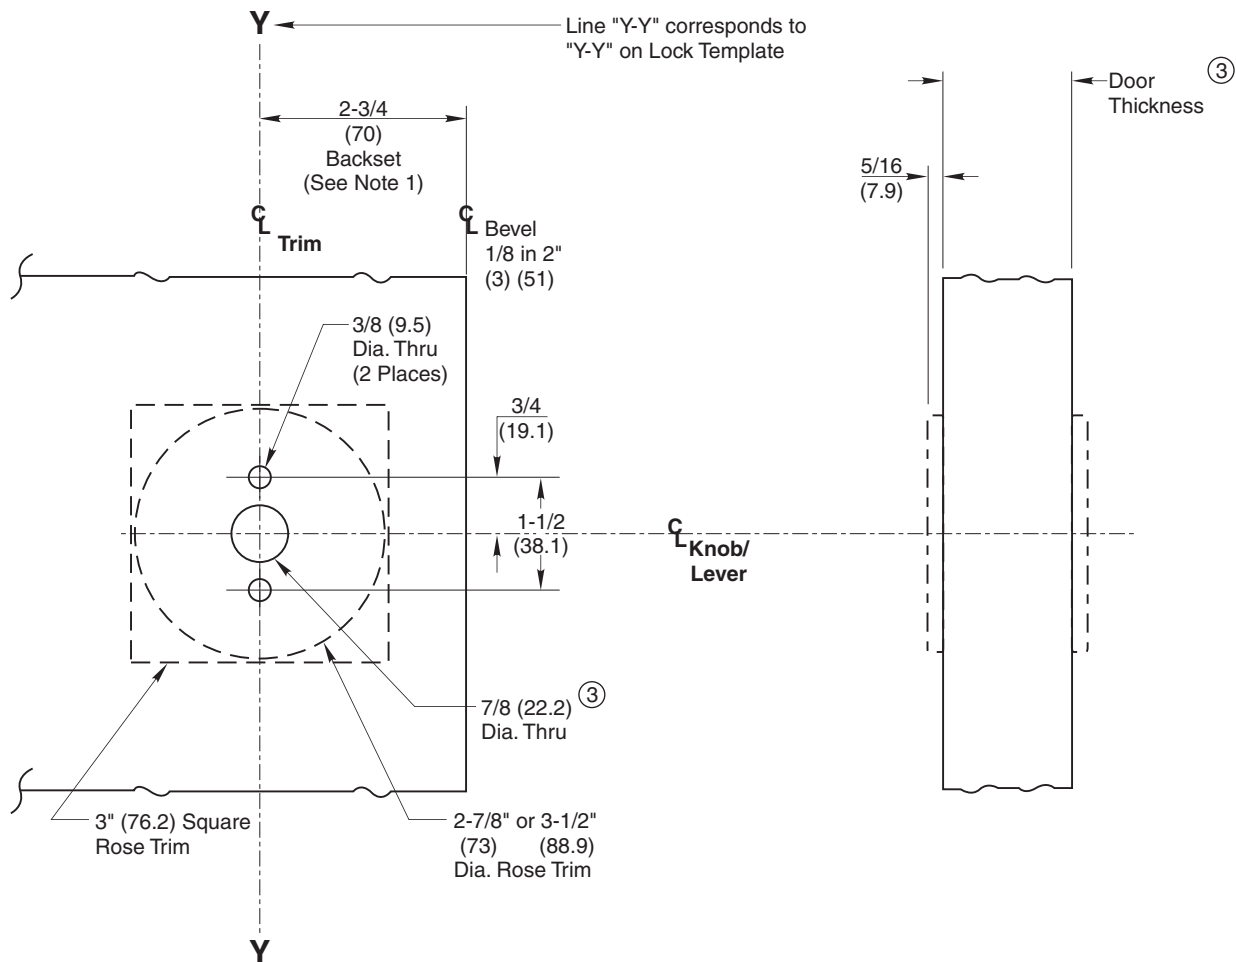

TEMPLATE CROSS REFERENCE

Description	Template
ML2000, ML2200 Series Mortise Lock	T30600
ML2000, ML2200 Series Mortise Lock (MR)	T30605

Trim	Rose Design
BRC	2-7/8" Dia. (73)
BWC	
GRC	
GWC	
BRD	3-1/2" Dia. (88.9)
BWD	
GRD	
GWD	
BRE	3" Square (76.2)
BWE	
GRE	
GWE	

Notes:

1. Backset is measured from centerline of bevel which is centerpoint of door thickness.
2. Template applies to Knob by Rose designs.
3. Dimensions given in inches and (mm).

RESPONSIBILITY

Door and Frame Manufacturers are responsible for providing adequate construction or reinforcements for proper installation of hardware shown. All architectural builders hardware must be installed on properly reinforced doors and frames, regardless of the type, material, or method of construction.

BRC BWD GRE
 BRD BWE GWC
 BRE GRC GWD
 BWC GRD GWE

Mortise Lock Rose Trim

ASSA ABLOY

www.corbinrusswin.com

SUPERSEDES	T30545-2	DO NOT SCALE DRAWING
TEMPLATE NUMBER	T30545-3	DATE 07-14