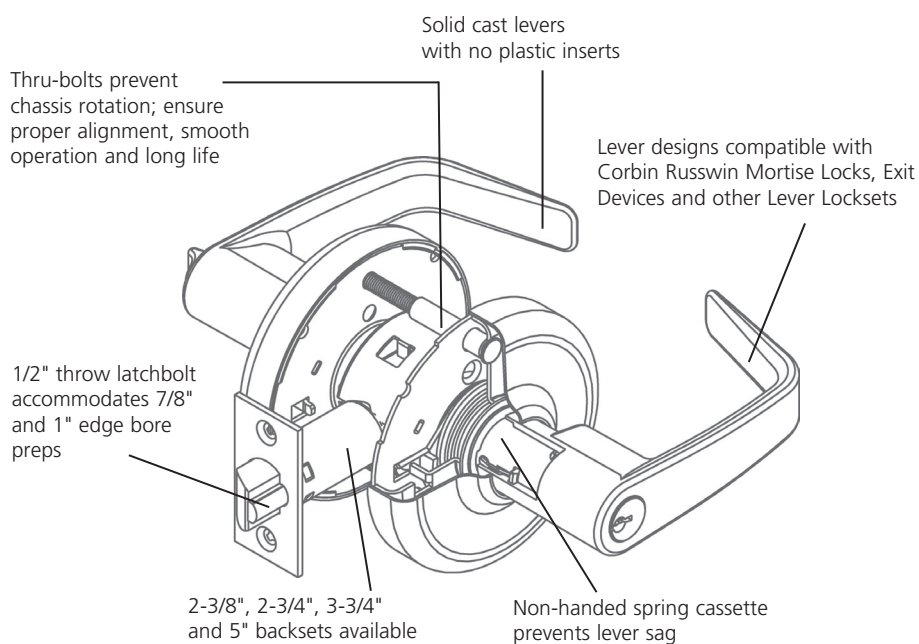

Dependable and Secure

DISCONTINUED

CL3500 Series Cylindrical Lock

The CL3500 Series is designed to continue the look of the other cylindrical locksets in the Corbin Russwin bored lock family. It is ideal for a standard application that requires strength and security.

Experience a safer
and more open world

CL3500 Series

Cylindrical Lock

APPLICATIONS

- Interior offices
- Convalescent and elderly care facilities
- Hotels
- Restaurants
- Retail centers

ADVANTAGES

- Non-handed
- Solid cast levers
- Independent return springs to prevent lever sag
- Thru-bolted cylindrical chassis prevents rotation and ensures proper alignment
- Designed to meet ANSI/BHMA Grade 1 requirements
- Trim and keying compatible with other Corbin Russwin locksets