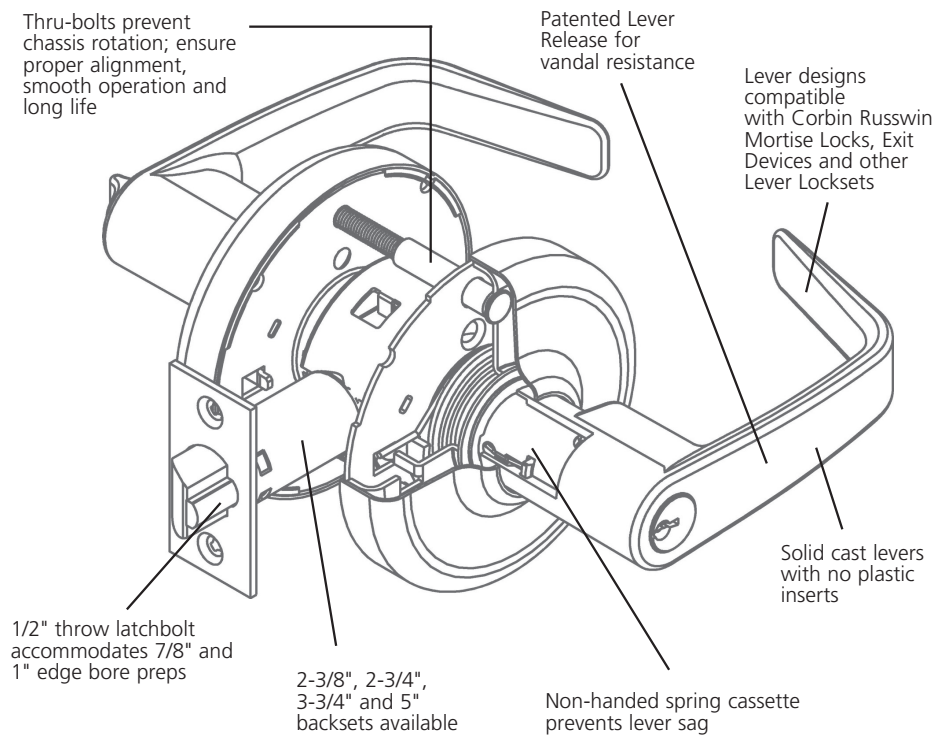

Value and Performance

CL3800 Series Cylindrical Lock

An ANSI/BHMA Grade 2 lever lockset which provides an outstanding combination of value and performance, the CL3800 Series is an ideal lever lockset for light commercial applications. It's designed to complement the look of other Corbin Russwin bored locks, so you get a variety of performances with a similar look and feel.

Experience a safer
and more open world

CL3800 Series

Cylindrical Lock

APPLICATIONS

- Interior offices
- Storage closets
- Restaurants
- Retail complexes

ADVANTAGES

- Solid cast levers
- ANSI/BHMA Grade 2 certification
- UL 3-hour fire rating
- Independent lever return springs to prevent lever sag
- Thru-bolts onto door for solid attachment