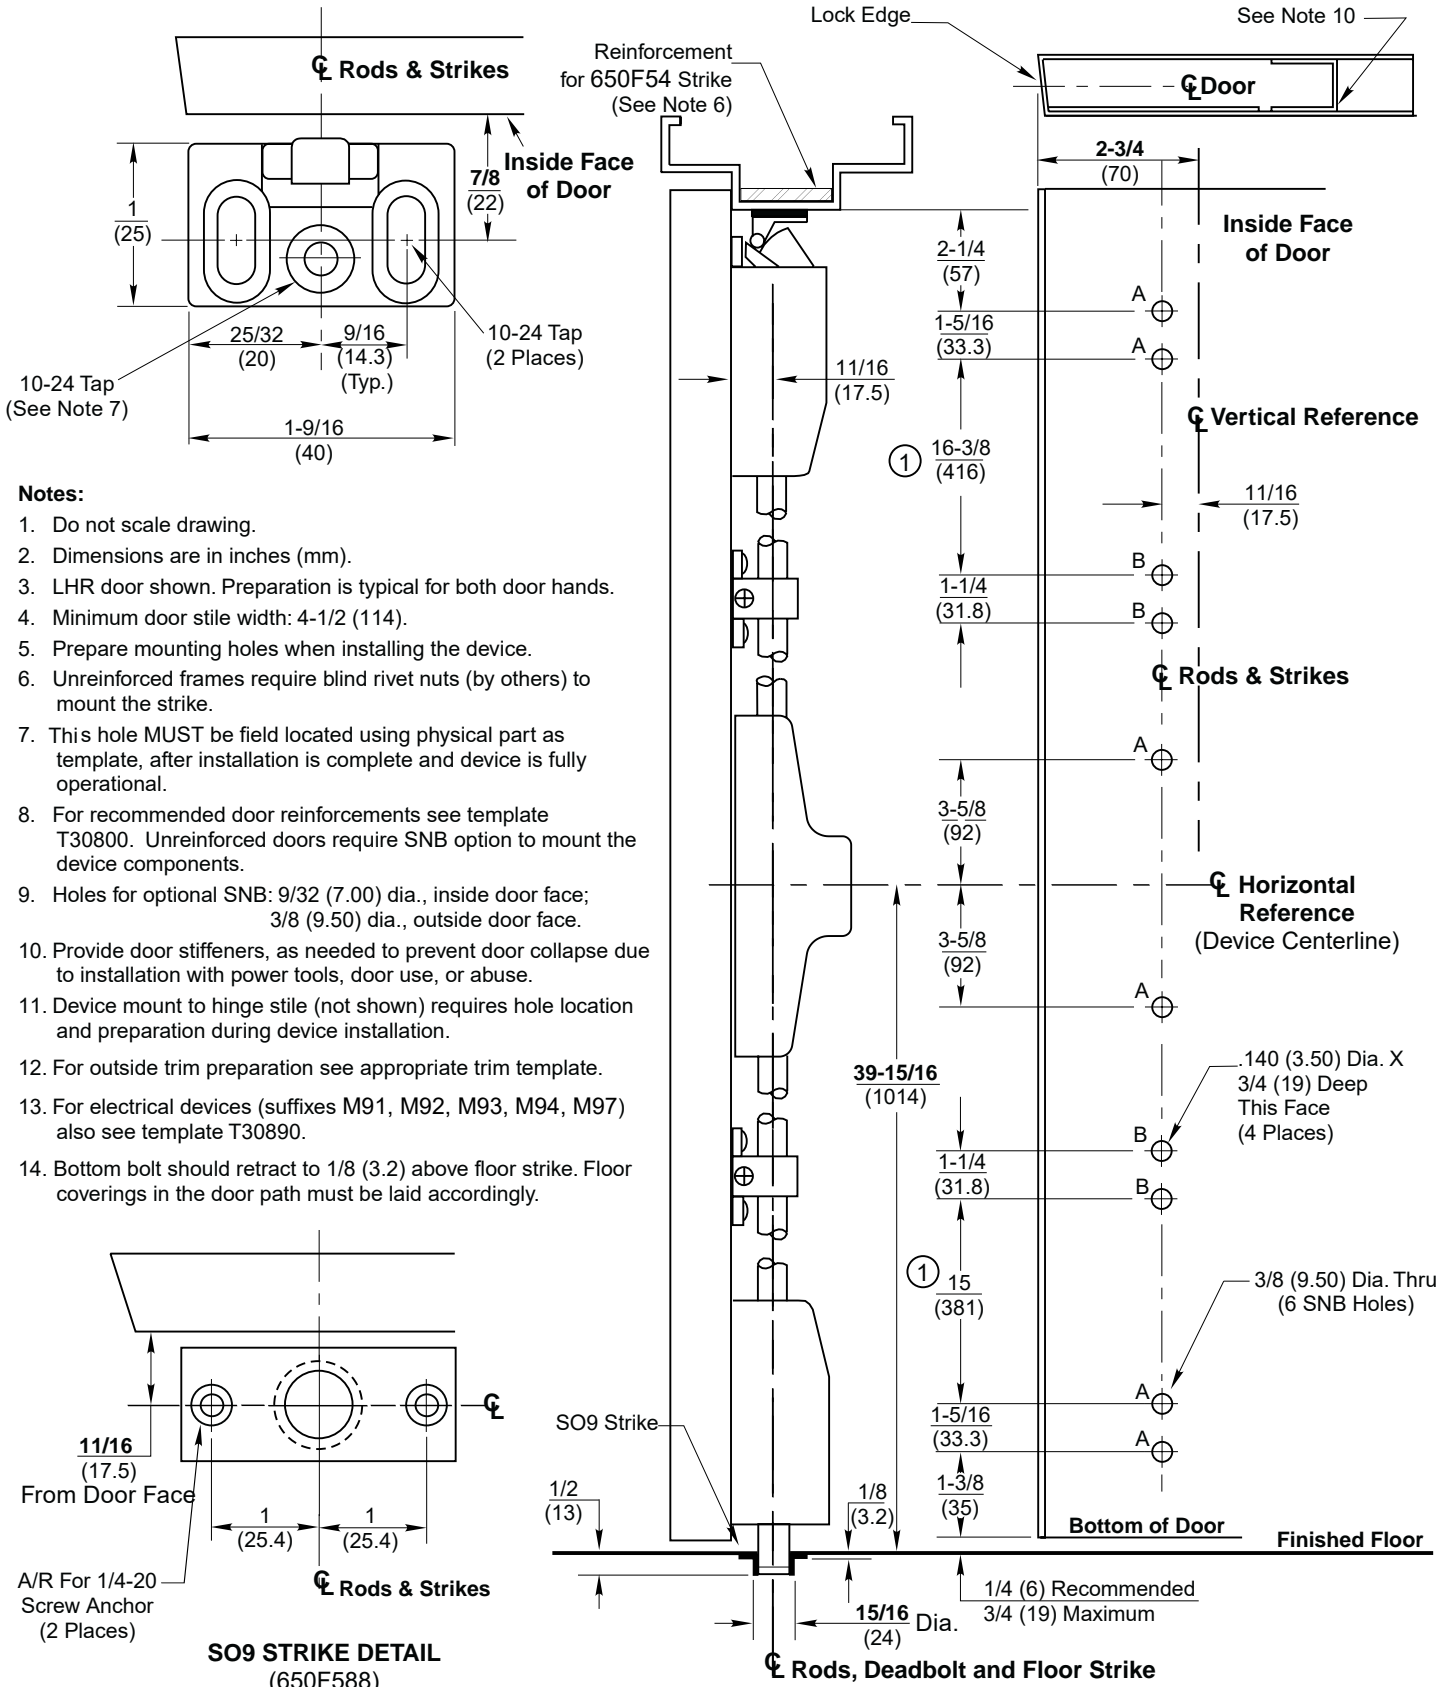

650F54 STRIKE DETAIL

ED2400 & ED2400A, ED5400 & ED5400A Surface Vertical Rod Exit Devices with Optional SO9 Floor Strike
 Application for Metal Door and Frame without Threshold

SUPERSEDES T30805-1 DO NOT SCALE DRAWING
 TEMPLATE NUMBER T30805-2 DATE 10-22