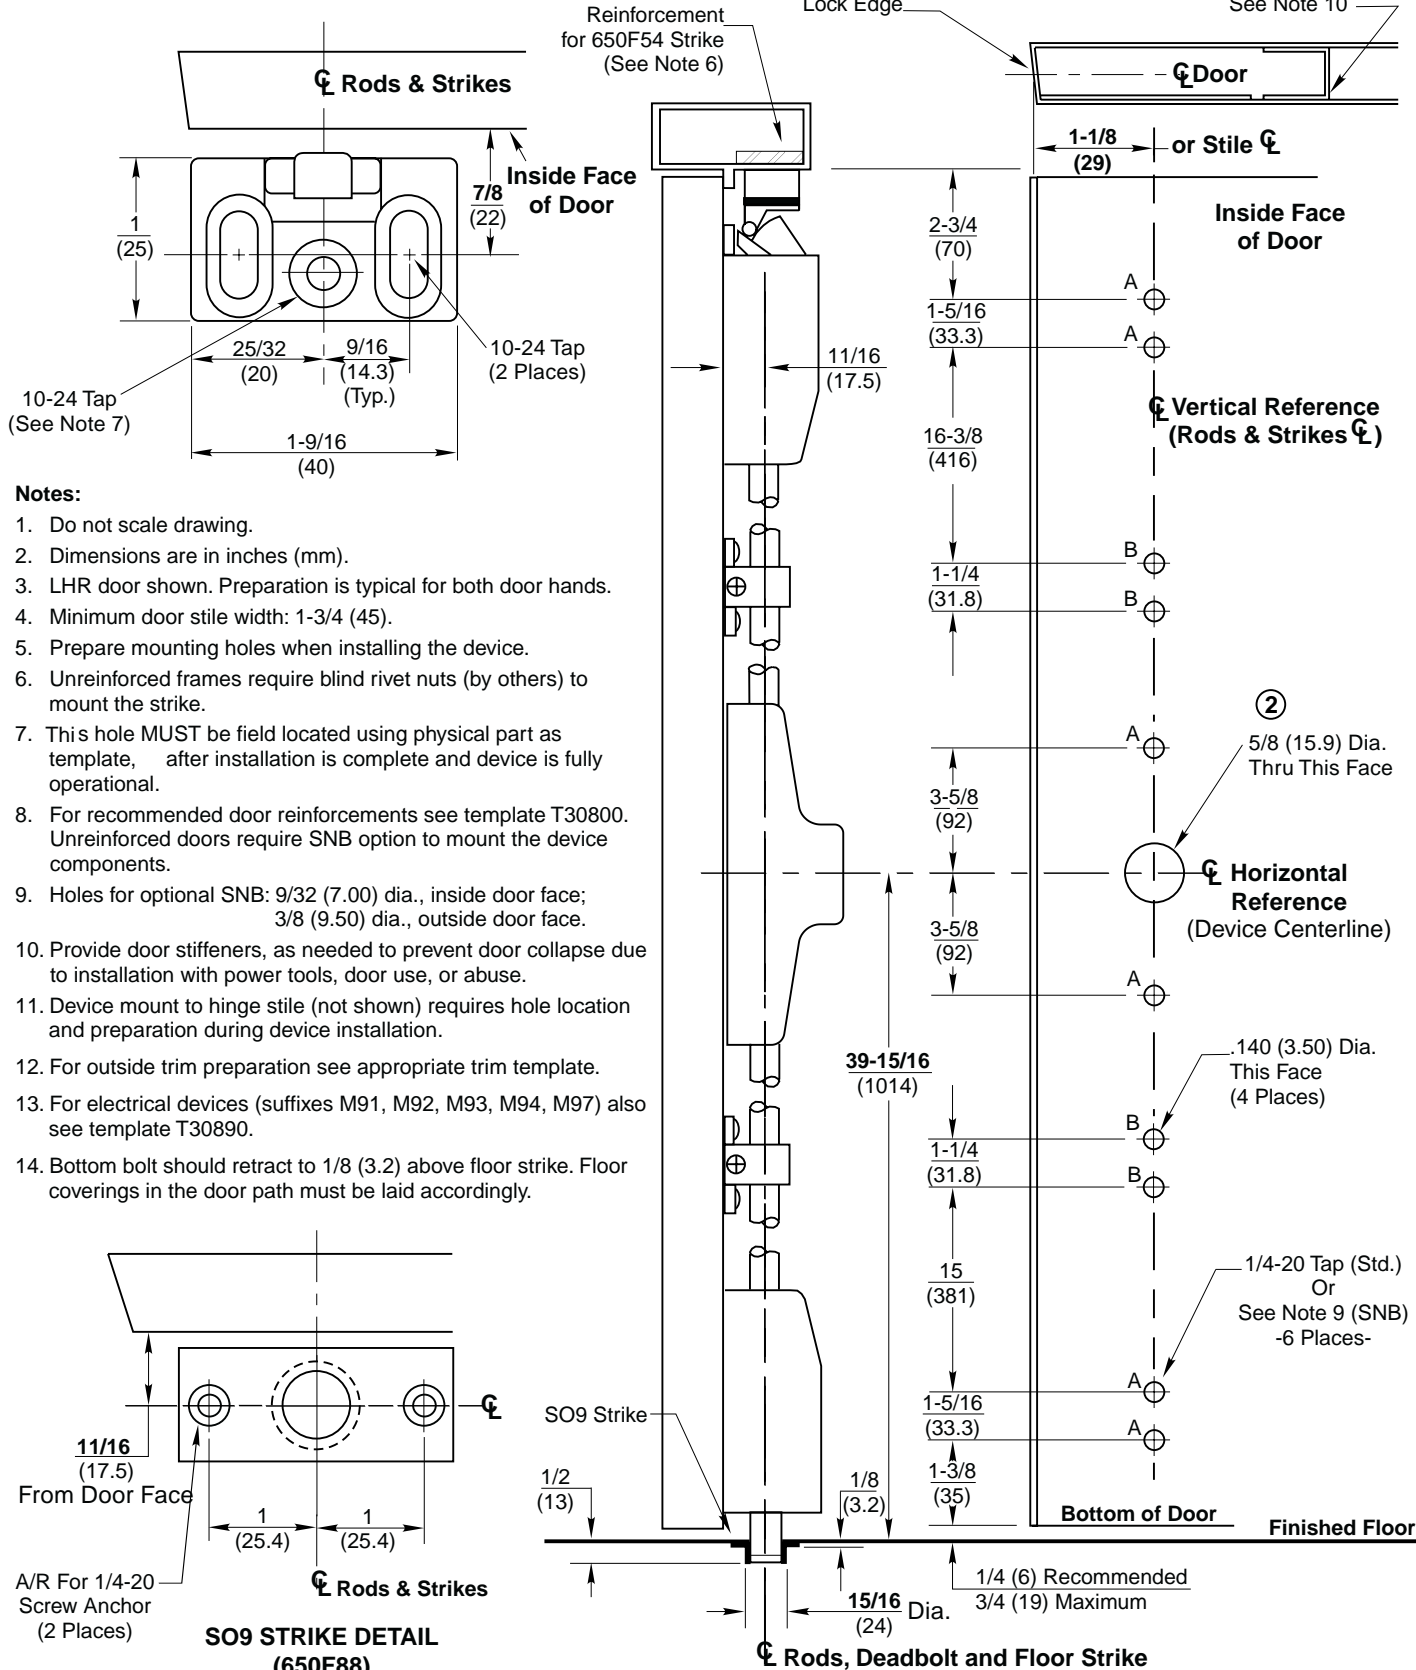

**650F54 STRIKE DETAIL**

**ED4400 Series Narrow Stile Surface Vertical Rod Panic Devices**  
 Application for Aluminum Door and Blade Stop Frame  
 with Optional SO9 Floor Strike

**Corbin  
 Russwin**  
 www.corbinrusswin.com

SUPERSEDES T30877-1 DO NOT SCALE DRAWING  
 TEMPLATE NUMBER **T30877-2** DATE **3-01**