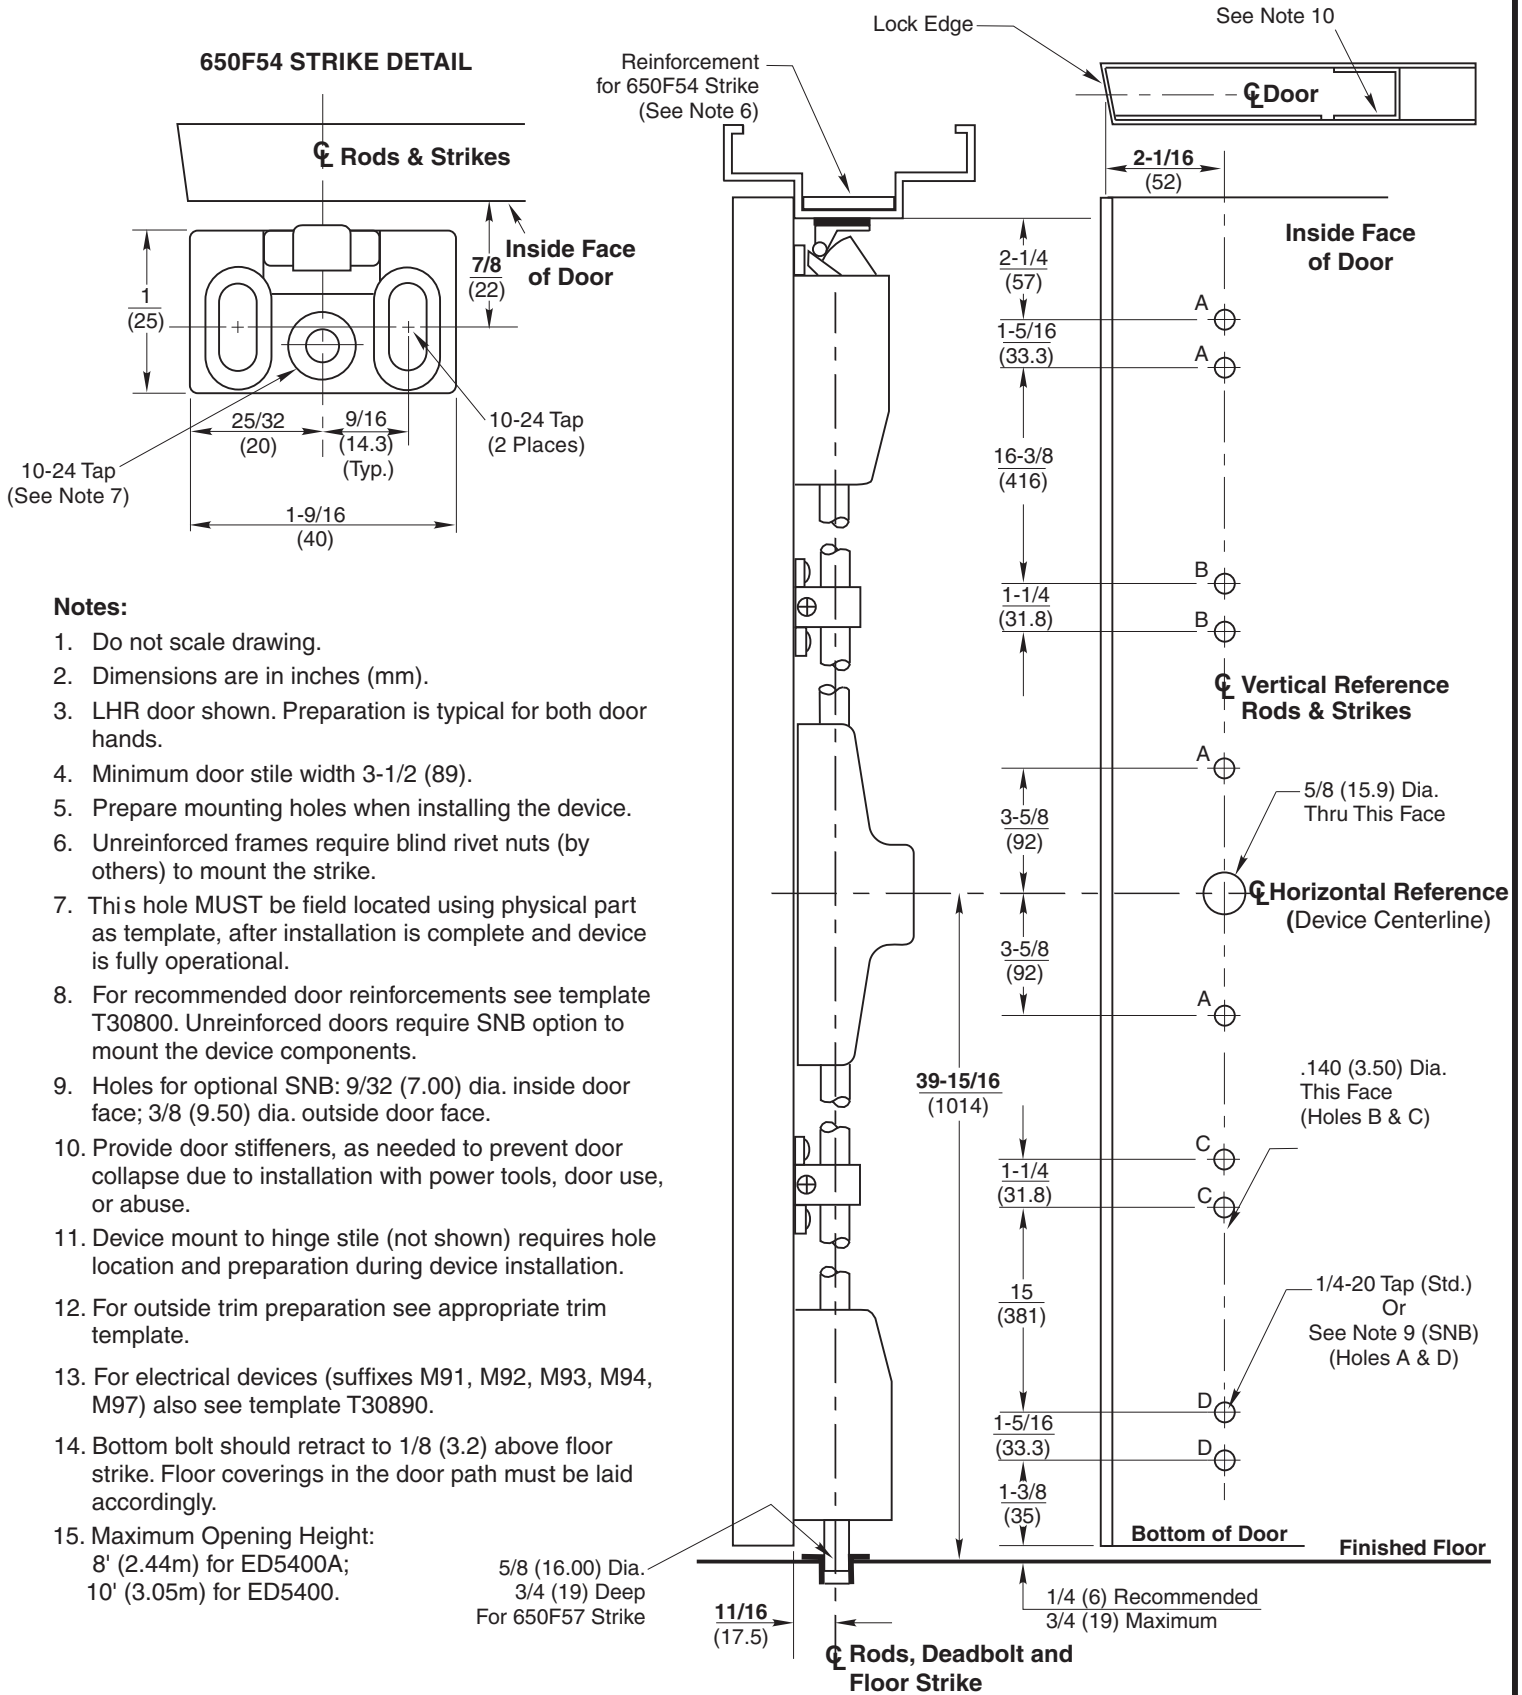

650F54 STRIKE DETAIL

ED4400M & ED4400MA Series Surface Vertical Rod Exit Devices Standard Application for Metal Door and Frame

**Corbin
Russwin**

ASSA ABLOY

www.corbinrusswin.com

SUPERSEDES

DO NOT SCALE DRAWING

TEMPLATE NUMBER

T31157

DATE

05-09