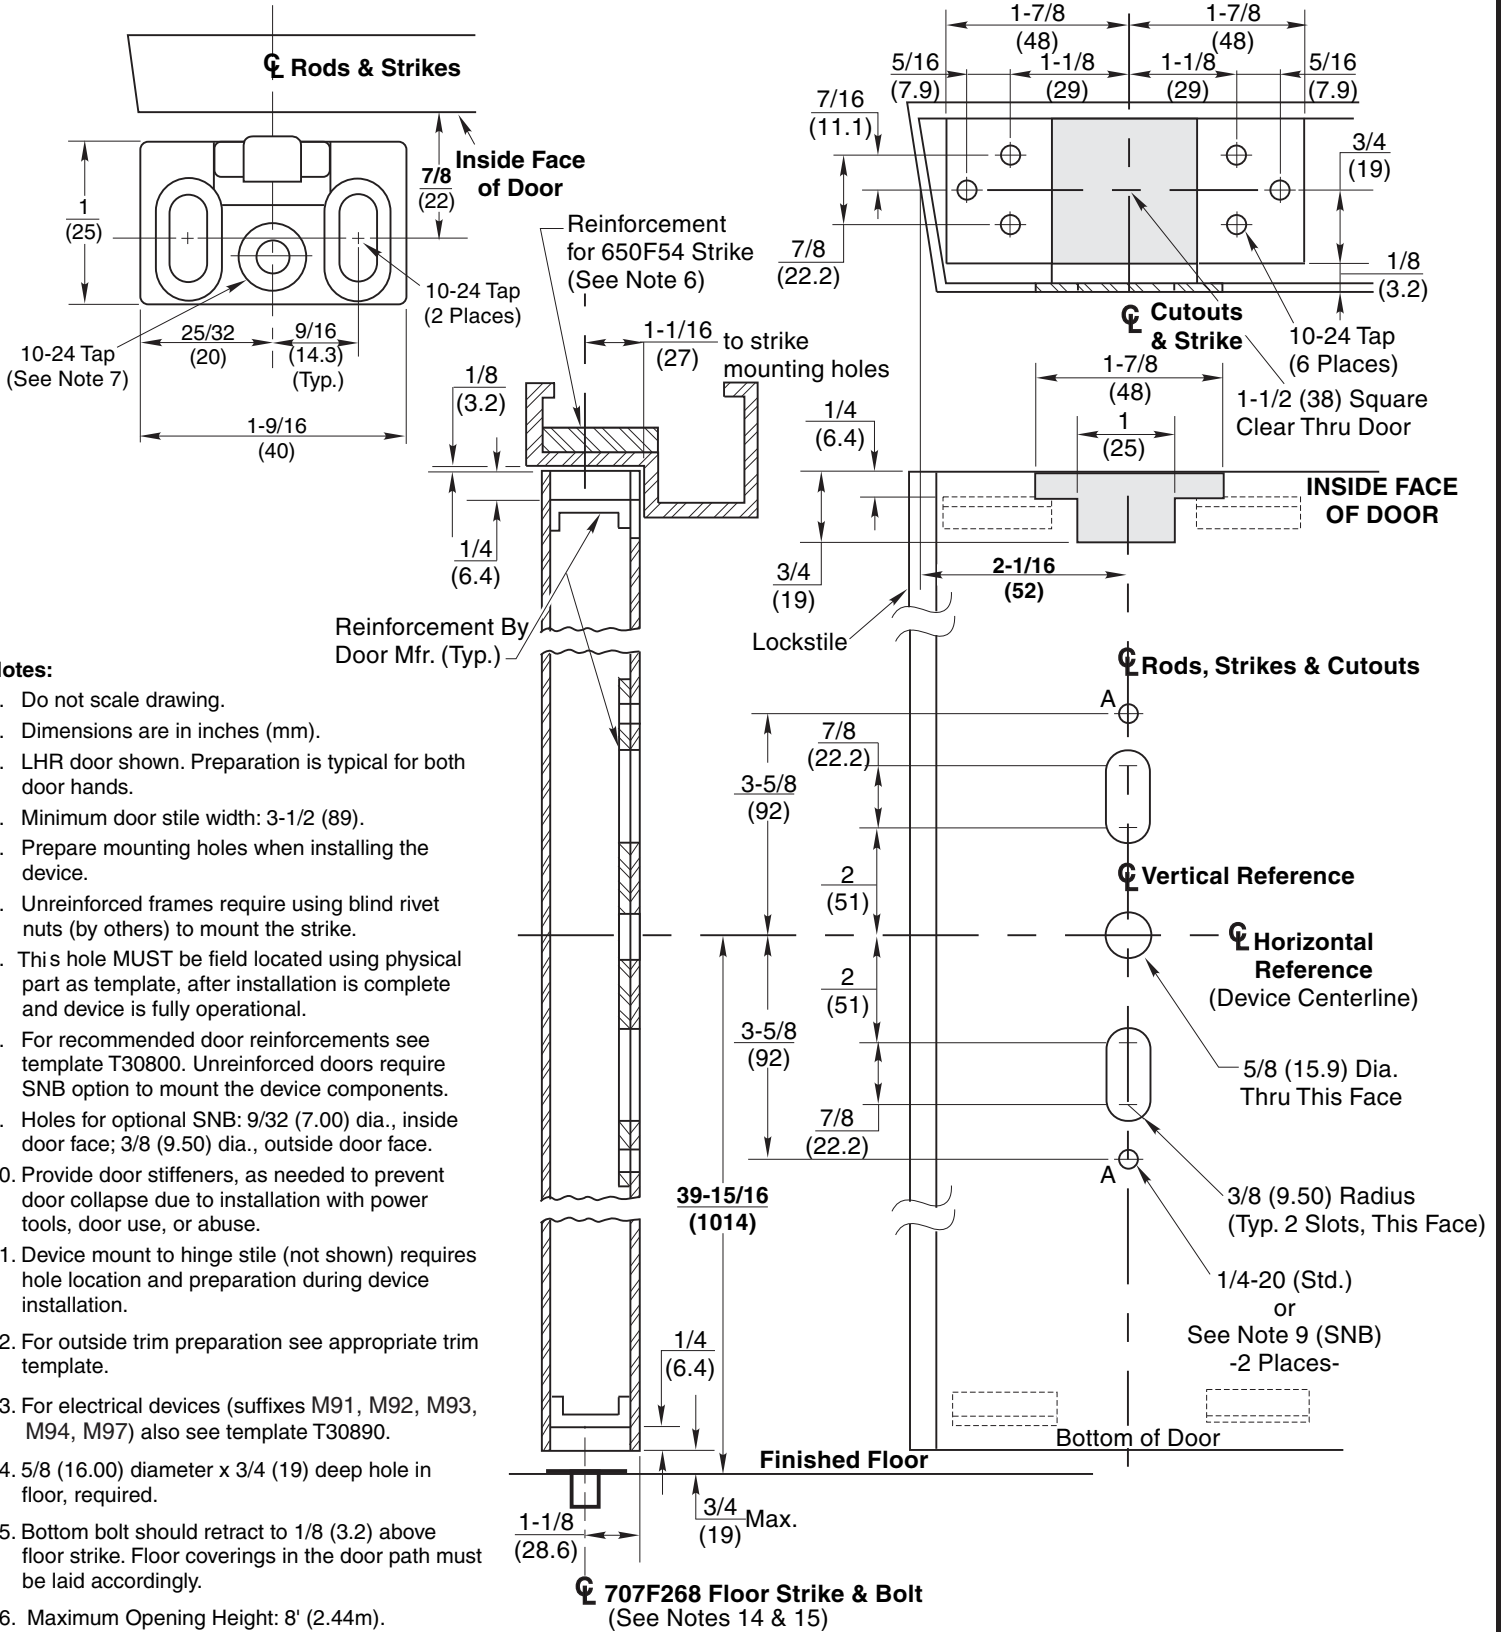

650F54 STRIKE DETAIL

**Typical Top & Bottom Door Detail
(Door Face Cutout Top Only, As Shown)**

**ED4800M & ED4800MA Series
Concealed Vertical Rod Exit Devices
Standard Application for Metal Door and Frame**

ASSA ABLOY

www.corbinrusswin.com

SUPERSEDES	DO NOT SCALE DRAWING
TEMPLATE NUMBER	DATE
T31097	01-09