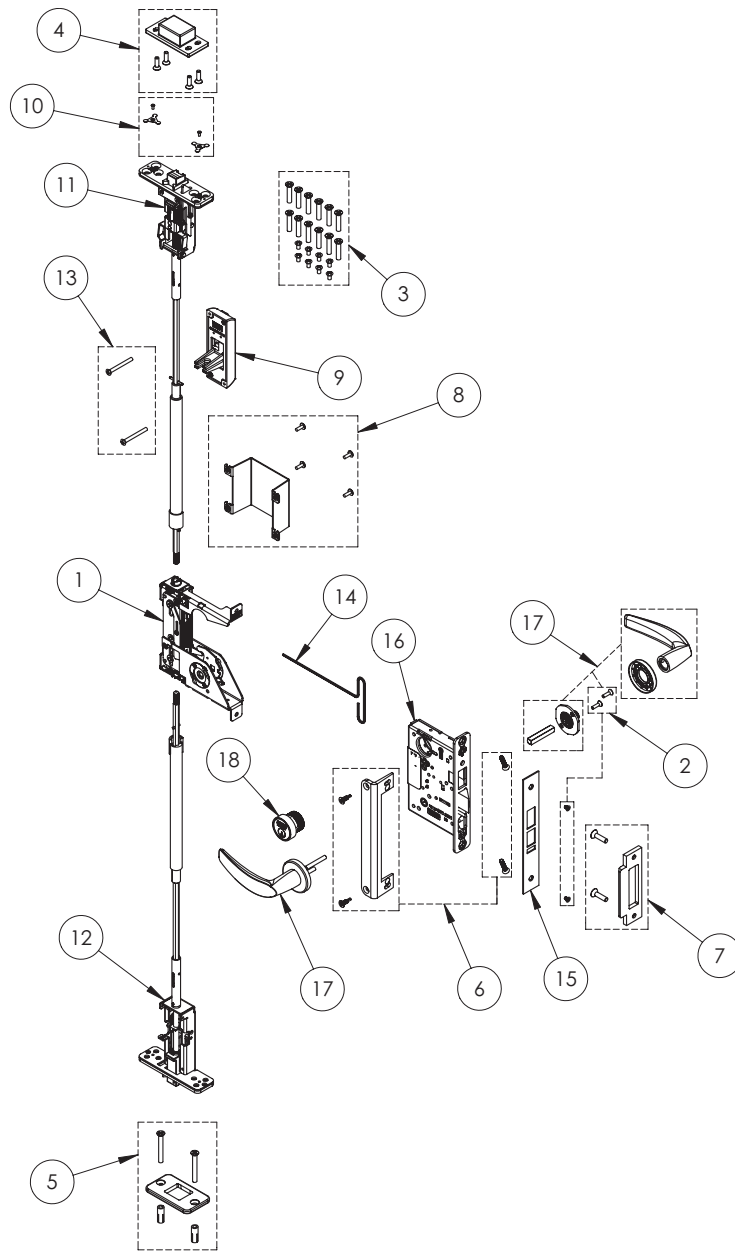

FE6600 Series

Multi-Point Lock Parts Manual

Templating and Installation

For door templates and installation instructions, please refer to our website at www.corbinruswin.com.

How to Order Parts

1. In order to simplify the ordering procedure and maintain regulatory compliance, parts are only available as listed
2. To order parts, provide the appropriate quantity, part number, finish, hand (when required) and description as directed and illustrated below.

For example, use the following configuration to order:

- A) ten chassis in satin chrome
- B) one dogging indicator in bright brass

	Quantity	Part Number	Finish	Hand	Description
A	10	729F528	626	—	Cassette
B	1	726F64M	605	—	Dogging Indicator

Item	Part Number	Description	Sellable
1	726F528	Multipoint Cassette	Yes
2	726F577	Top Strike Pack	Yes
3	726F567	Top/Bottom Case Mounting Screw Pack	Yes
4	726F577	Top Strike Pack	Yes
5	726F587	Bottom Strike Pack	Yes
6	726F597 19	Mortise Mounting/Reinforcement Pack	Yes
7	726F607 19	Center Strike Pack	Yes
8	726F618 19	In/Pn Inside Cover Shield Pack	Yes
	726F628 19	Harmony Inside Cover Shield Pack	Yes
	726F638 19	Passport Inside Cover Shield Pack	Yes
9	726F64M FIN	Dogging Indicator * (Includes Item 13)	Yes

Item	Part Number	Description	Sellable
10	726F658	Screw Retainer Pack	Yes
11	726F668LEN	Top Case And Rod Assembly +	Yes
12	726F678LEN	Bottom Case And Rod Assembly +	Yes
13	726F687	Dogging Indicator Screw Pack *	Yes
14	726F698	T-Wrench, 3/32" Adjustment	Yes
15	726F718	T-Wrench, Rod Securing 1/8"	Yes
16	Consult Factory	Mortise Lock/Armour Front	Yes
17	Consult Factory	Mortise Trim	Yes
18	Consult Factory	Cylinder	Yes