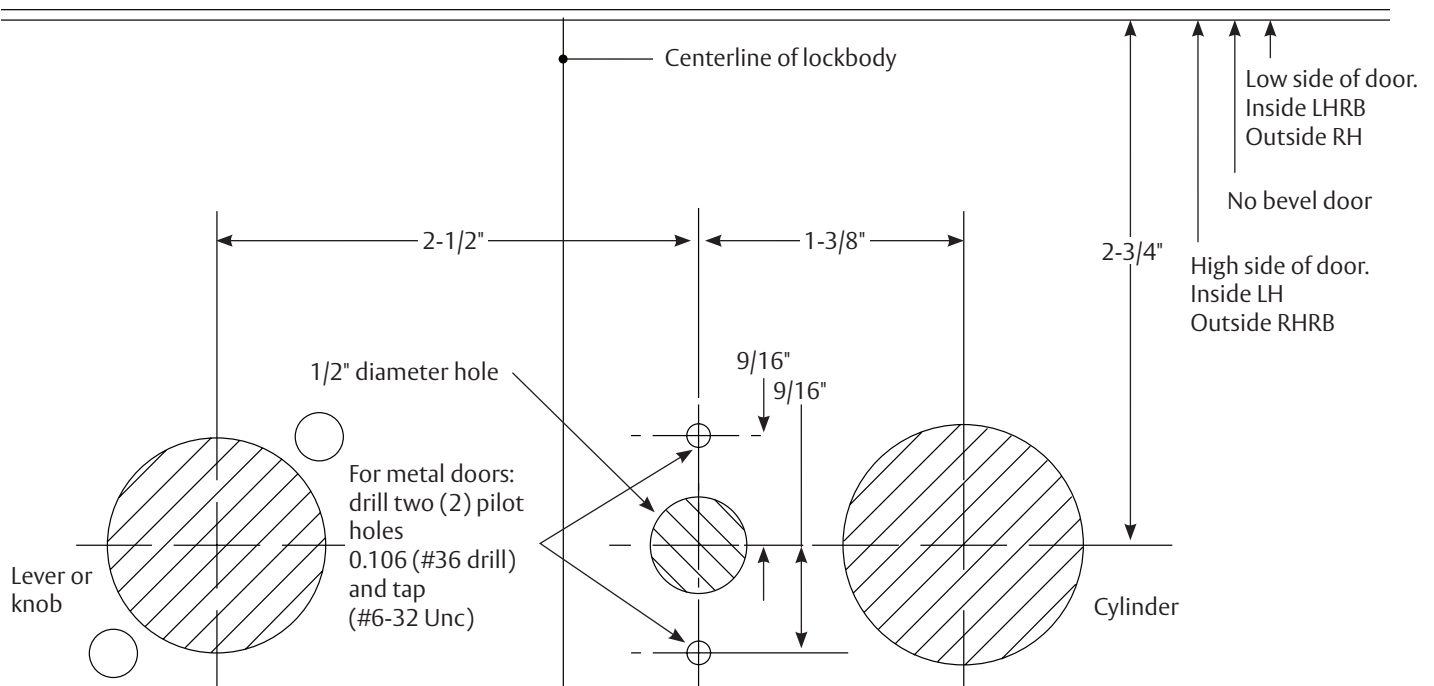

Figure 1

Figure 1	Description	Qty.
1	Indicator Button	1
2	Indicator Button Emergency Release	1
3	Housing Plate	1
4	Red/White Slide	1
5	VAC/OCC Slide	1

Figure 1	Description	Qty.
6	Rotation Plate	1
7	Snap Ring	1
8	Spindle	1
9	#6 x 5/8" Wood Screw (not shown)	2
10	#6-32 x 1/2" MS (not shown)	2

1

M19S/M19V Occupancy Indicator

Figure 2

Fold here according to door hand and bevel

Figure 3

2

Changing Indicator Slides

1. Remove snap ring.
2. Remove rotation plate, spindle, and slide.
3. Replace with alternate slide.
4. Reassemble spindle and rotation plate.

Note:

- Ensure proper orientation of VAC/OCC Slide.
5. Replace snap ring into groove in button.

Figure 4

Fold here according to door hand and bevel

Figure 5

The ASSA ABLOY Group is the global leader in access solutions. Every day, we help billions of people experience a more open world.