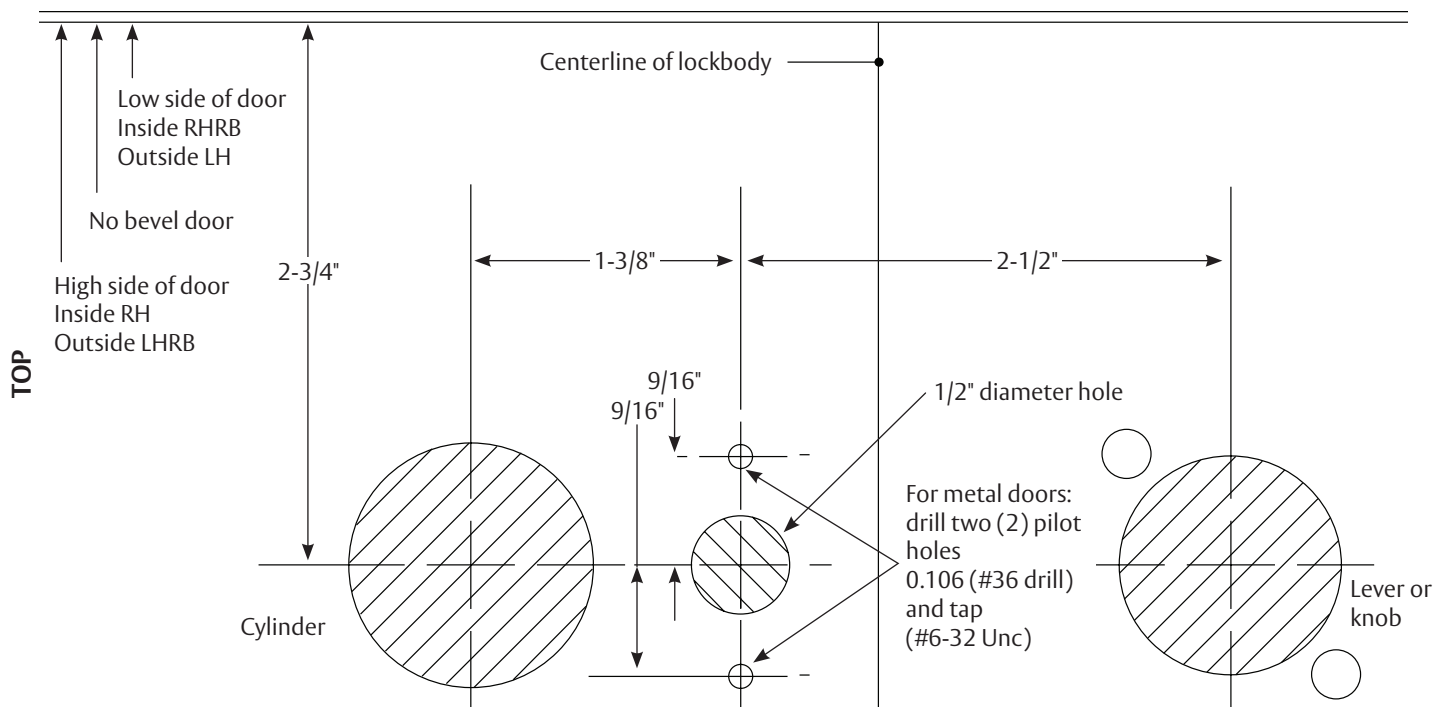

Figure 1

Figure 1	Description	Qty.
1	Indicator Button	1
2	Indicator Button Emergency Release	1
3	Housing Plate	1
4	Red/White Slide	1
5	VAC/OCC Slide	1

Figure 1	Description	Qty.
6	Rotation Plate	1
7	Snap Ring	1
8	Spindle	1
9	#6 x 5/8" Wood Screw (not shown)	2
10	#6-32 x 1/2" MS (not shown)	2

1

M19S/M19V Occupancy Indicator

Figure 2

Fold here according to door hand and bevel

Figure 3

2

Changing Indicator Slides

1. Remove snap ring.
2. Remove rotation plate, spindle, and slide.
3. Replace with alternate slide.
4. Reassemble spindle and rotation plate.

Note:

- Ensure proper orientation of VAC/OCC Slide.
5. Replace snap ring into groove in button.

Figure 4

Fold here according to door hand and bevel

Figure 5

The ASSA ABLOY Group is the global leader in access solutions. Every day, we help billions of people experience a more open world.