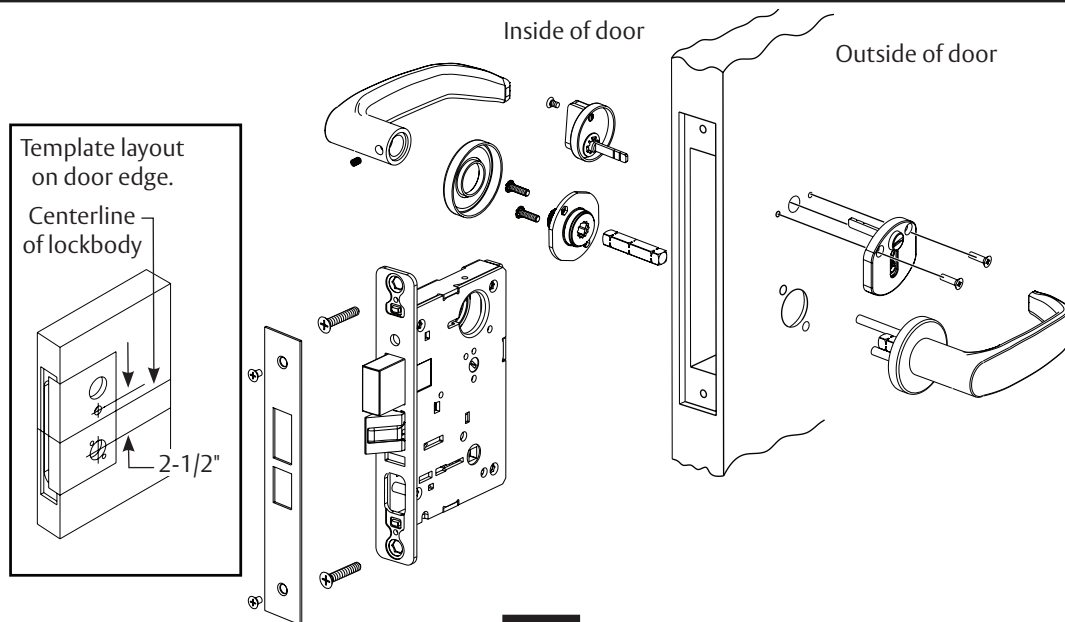

Figure 1

Figure 1	Description	Qty.
1	Indicator Button	1
2	Indicator Button Emergency Release	1
3	Housing Plate	1
4	Red/White Slide	1
5	VAC/OCC Slide	1

Figure 1	Description	Qty.
6	Rotation Plate	1
7	Snap Ring	1
8	Spindle	1
9	#6 x 5/8" Wood Screw (not shown)	2
10	#6-32 x 1/2" MS (not shown)	2

1

M19S/M19V Occupancy Indicator

Figure 2

Fold here according to door hand and bevel

Figure 3

2

Changing Indicator Slides

1. Remove snap ring.
2. Remove rotation plate, spindle, and slide.
3. Replace with alternate slide.
4. Reassemble spindle and rotation plate.

Note:

- Ensure proper orientation of VAC/OCC Slide.
5. Replace snap ring into groove in button.

Figure 4

Fold here according to door hand and bevel

Figure 5

The ASSA ABLOY Group is the global leader in access solutions. Every day, we help billions of people experience a more open world.