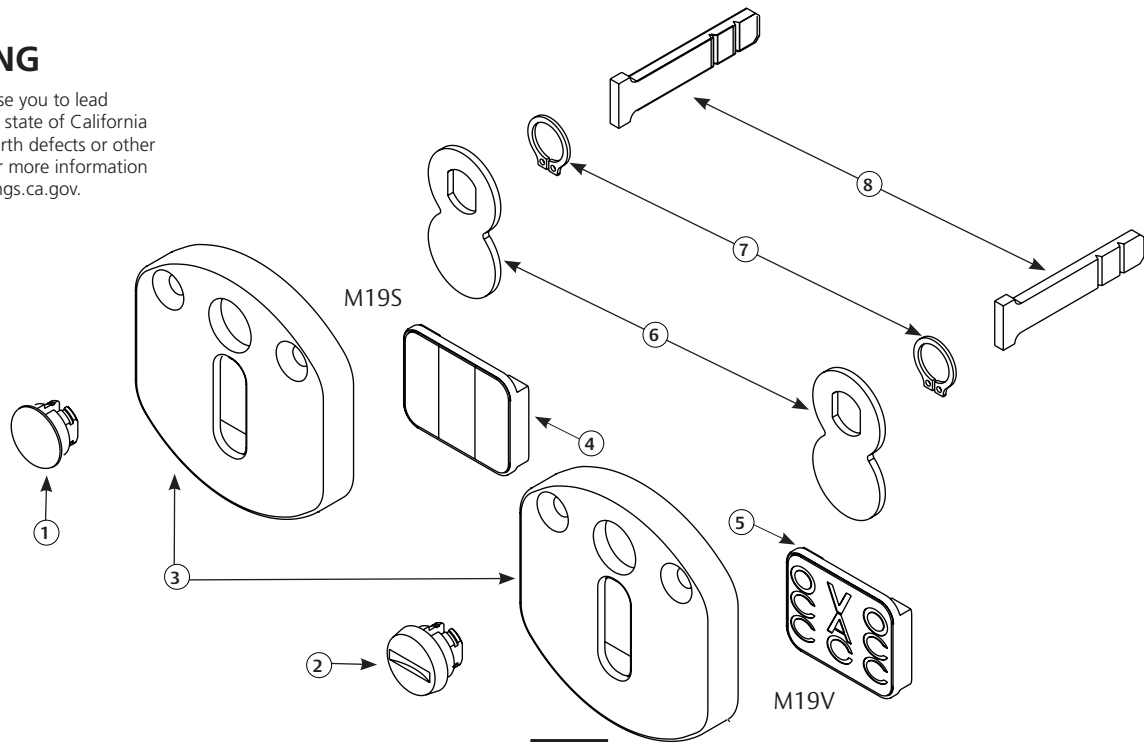

MP6600 Series

M19S/M19V Occupancy Indicators with Emergency Release

Multi-Point Lock

1

Package Contents

WARNING

This product can expose you to lead which is known to the state of California to cause cancer and birth defects or other reproductive harm. For more information go to www.P65warnings.ca.gov.

Figure 1

Figure 1	Description	Qty.
1	Indicator Button	1
2	Indicator Button Emergency Release	1
3	Housing Plate	1
4	Red/White Slide	1
5	VAC/OCC Slide	1

Figure 1	Description	Qty.
6	Rotation Plate	1
7	Snap Ring	1
8	Spindle	1
9	#6 x 5/8" Wood Screw (not shown)	2
10	#6-32 x 1/2" MS (not shown)	2

1

M19S/M19V Occupancy Indicator

Figure 2

Fold here according to door hand and bevel

Figure 3

2

Changing Indicator Slides

1. Remove snap ring.
2. Remove rotation plate, spindle, and slide.
3. Replace with alternate slide.
4. Reassemble spindle and rotation plate.

Note:

- Ensure proper orientation of VAC/OCC Slide.
5. Replace snap ring into groove in button.

Figure 4

Fold here according to door hand and bevel

Figure 5

The ASSA ABLOY Group is the global leader in access solutions. Every day, we help billions of people experience a more open world.