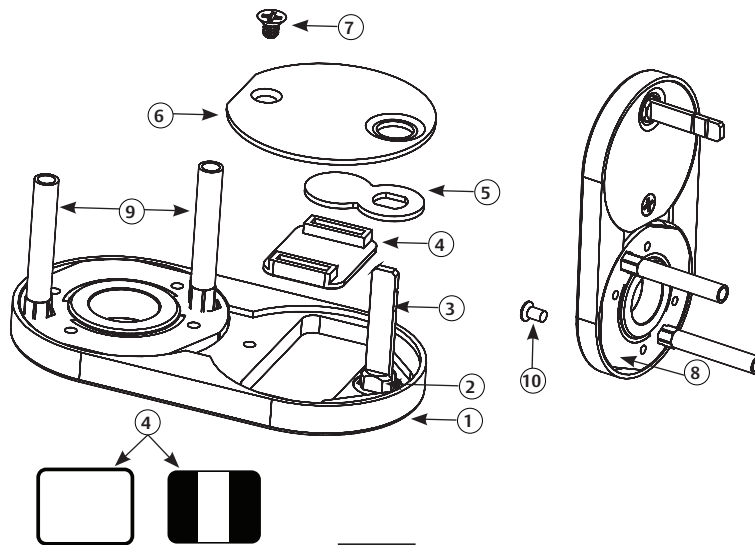

### Changing Indicator Slides

1. Remove Phillips screw.
2. Remove backplate, hub plate, and slide.
3. Replace with alternate slide.
4. Reassemble hub plate and back plate.
5. Secure with Phillips screw.

**Note:**

Ensure proper orientation of VAC/OCC Slide.

Figure 3

Figure 3	Description	Qty.
1	Indicator Housing	1
2	Spindle Hub	1
3	Red/White Slide	1
4	VAC/OCC Slide	1
5	Hub Plate	1
6	Back Plate	1
7	#6-32 x 3/16" MS	1
8	Mounting Adapter	1
9	Mounting Post: M19SN/ M19VN-1, 1-3/8" Door	2
	Mounting Post: M19SN/ M19VN-2, 1-3/4" Door	2
	Mounting Post: M19SN/ M19VN-3, 2" Door	2
	Mounting Post: M19SN/ M19VN-4, 2-1/4" Door	
10	TORX Screw	1