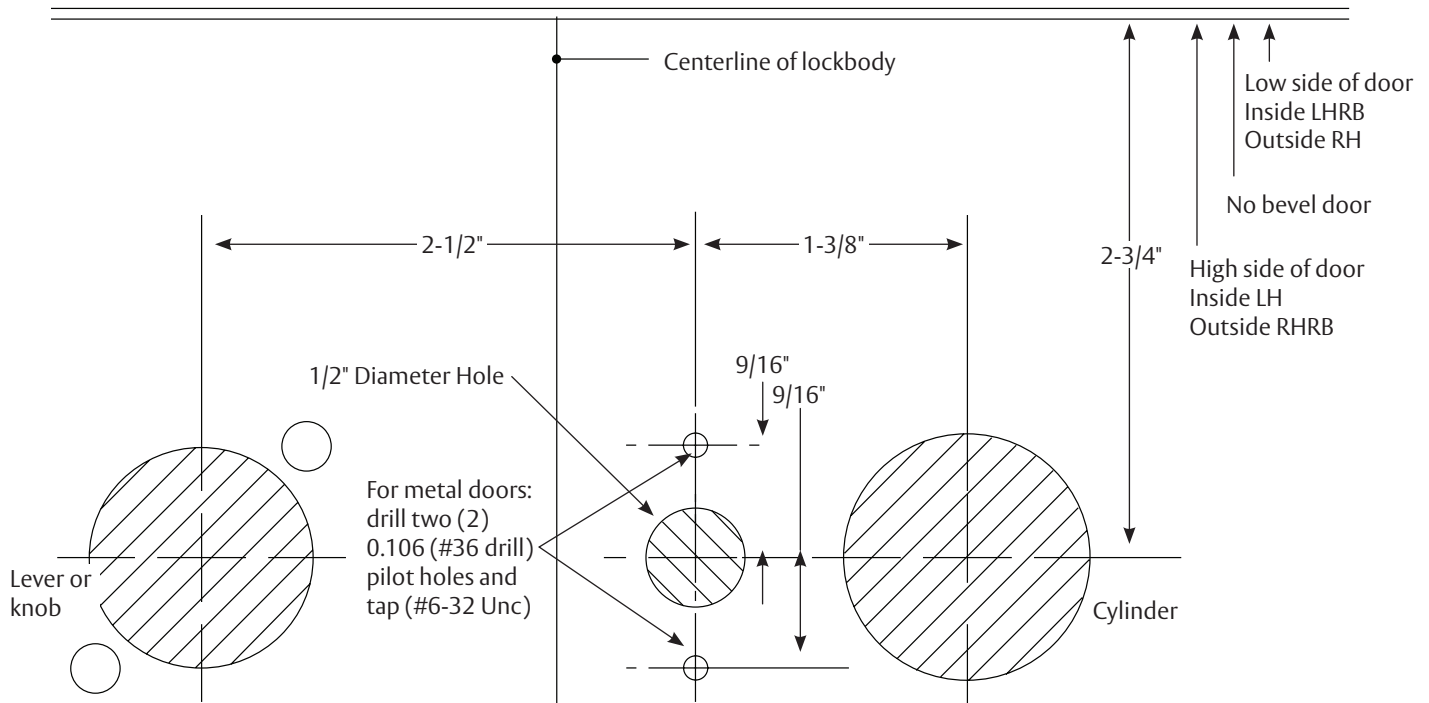

Figure 3	Description	Qty.
1	Indicator Housing	1
2	Spindle Hub	1
3	Red/White Slide	1
4	VAC/OCC Slide	1
5	Hub Plate	1
6	Back Plate	1
7	#6-32 x 3/16" MS	1
8	Mounting Adapter	1
9	Mounting Post: M19SN/ M19VN-1, 1-3/8" Door	2
	Mounting Post: M19SN/ M19VN-2, 1-3/4" Door	2
	Mounting Post: M19SN/ M19VN-3, 2" Door	2
	Mounting Post: M19SN/ M19VN-4, 2-1/4" Door	
10	TORX Screw	1

Fold here according to door hand and bevel

Figure 4