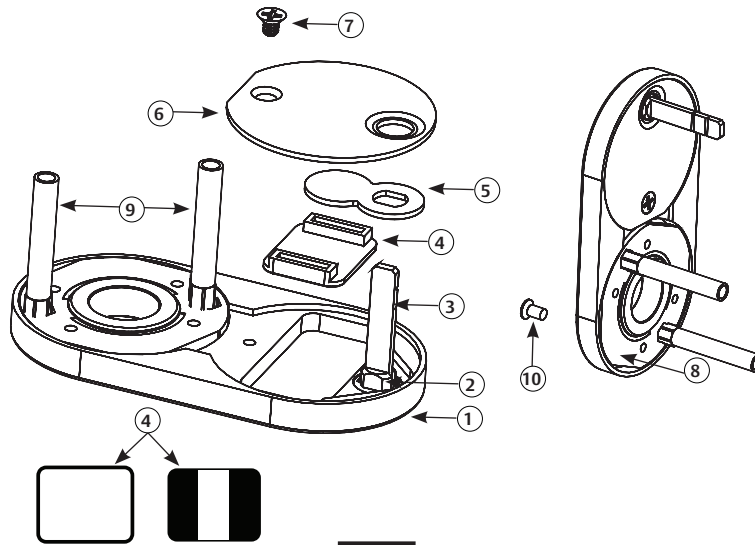

1

M19VN/M19SN Occupancy Indicator

Figure 1

Fold here according to door hand and bevel

Figure 2

2

Changing Indicator Slides

1. Remove Phillips screw.
2. Remove backplate, hub plate, and slide.
3. Replace with alternate slide.
4. Reassemble hub plate and back plate.
5. Secure with Phillips screw.

Note:

Ensure proper orientation of VAC/OCC Slide.

Figure 3

Figure 3	Description	Qty.
1	Indicator Housing	1
2	Spindle Hub	1
3	Red/White Slide	1
4	VAC/OCC Slide	1
5	Hub Plate	1
6	Back Plate	1
7	#6-32 x 3/16" MS	1
8	Mounting Adapter	1
9	Mounting Post: M19SN/ M19VN-1, 1-3/8" Door	2
	Mounting Post: M19SN/ M19VN-2, 1-3/4" Door	2
	Mounting Post: M19SN/ M19VN-3, 2" Door	2
	Mounting Post: M19SN/ M19VN-4, 2-1/4" Door	
10	TORX Screw	1