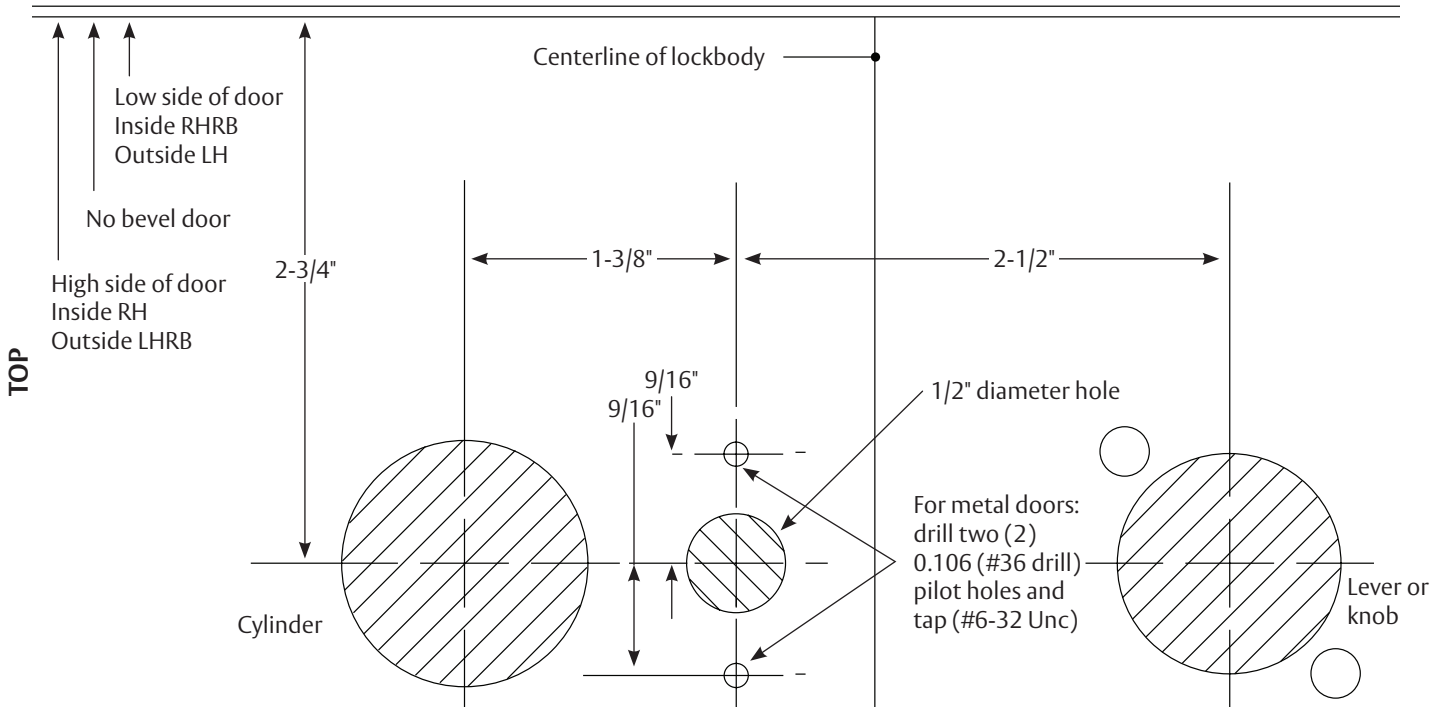

1

M19VN/M19SN Occupancy Indicator

Figure 1

Fold here according to door hand and bevel

Figure 2

2

Changing Indicator Slides

1. Remove Phillips screw.
2. Remove backplate, hub plate, and slide.
3. Replace with alternate slide.
4. Reassemble hub plate and back plate.
5. Secure with Phillips screw.

Note:

Ensure proper orientation of VAC/OCC Slide.

Figure 3

Figure 3	Description	Qty.
1	Indicator Housing	1
2	Spindle Hub	1
3	Red/White Slide	1
4	VAC/OCC Slide	1
5	Hub Plate	1
6	Back Plate	1
7	#6-32 x 3/16" MS	1
8	Mounting Adapter	1
9	Mounting Post: M19SN/ M19VN-1, 1-3/8" Door	2
	Mounting Post: M19SN/ M19VN-2, 1-3/4" Door	2
	Mounting Post: M19SN/ M19VN-3, 2" Door	2
	Mounting Post: M19SN/ M19VN-4, 2-1/4" Door	
10	TORX Screw	1