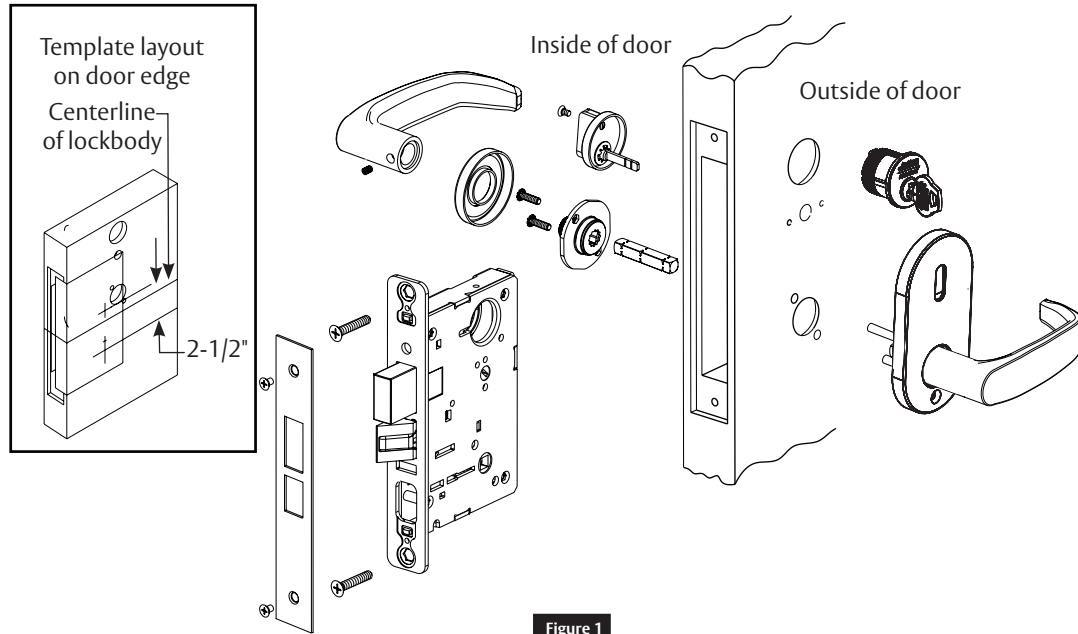

1

M19VN/M19SN Occupancy Indicator

Figure 1

Fold here according to door hand and bevel

Figure 2

2

Changing Indicator Slides

1. Remove Phillips screw.
2. Remove backplate, hub plate, and slide.
3. Replace with alternate slide.
4. Reassemble hub plate and back plate.
5. Secure with Phillips screw.

Note:

Ensure proper orientation of VAC/OCC Slide.

Figure 3

Figure 3	Description	Qty.
1	Indicator Housing	1
2	Spindle Hub	1
3	Red/White Slide	1
4	VAC/OCC Slide	1
5	Hub Plate	1
6	Back Plate	1
7	#6-32 x 3/16" MS	1
8	Mounting Adapter	1
9	Mounting Post: M19SN/ M19VN-1, 1-3/8" Door	2
	Mounting Post: M19SN/ M19VN-2, 1-3/4" Door	2
	Mounting Post: M19SN/ M19VN-3, 2" Door	2
	Mounting Post: M19SN/ M19VN-4, 2-1/4" Door	
10	TORX Screw	1