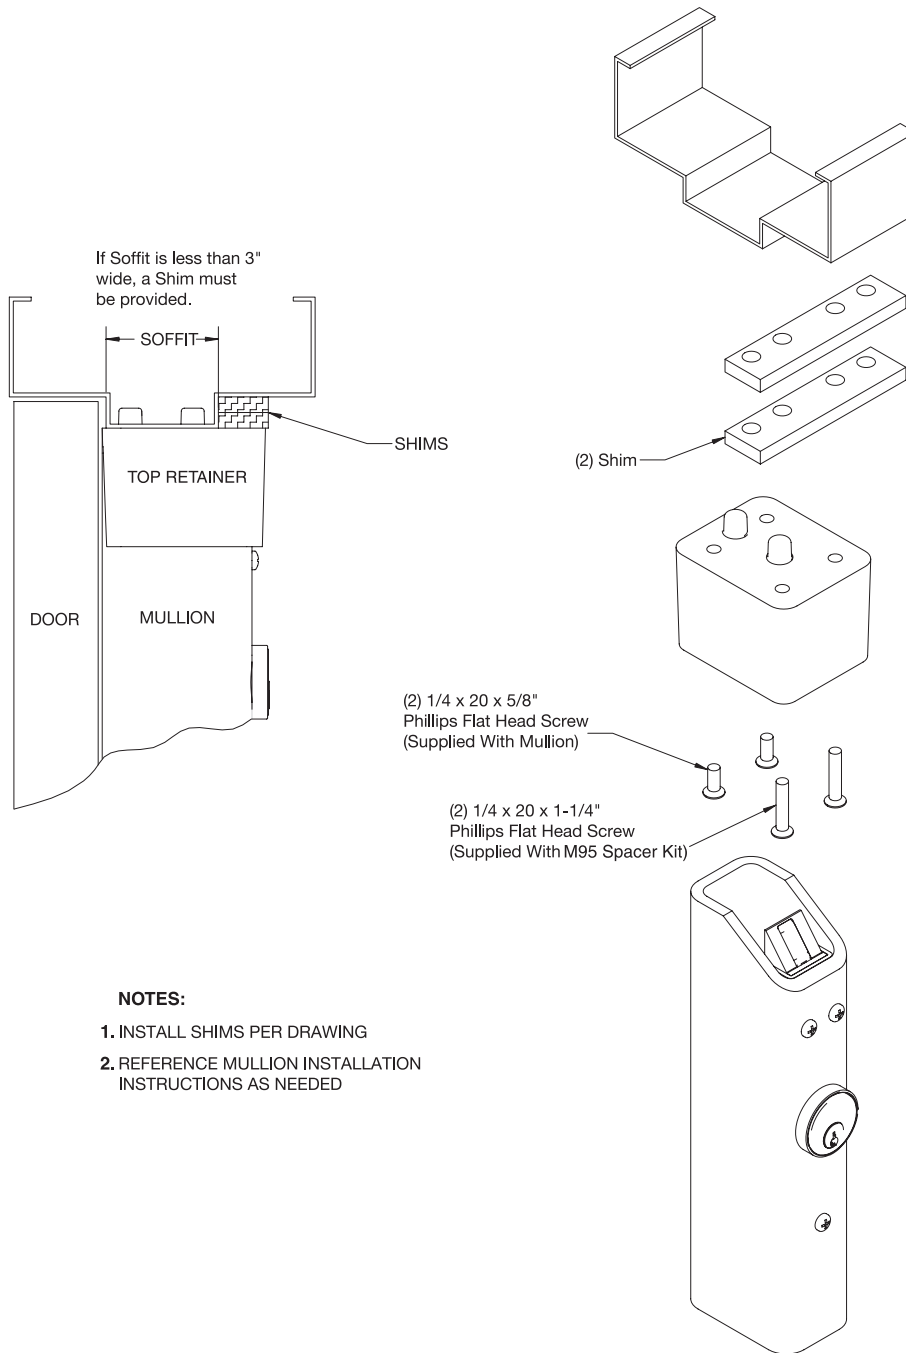

INSTALLATION INSTRUCTIONS for MULLION SPACER KIT

M95 Option (p/n 744F32)

FM282 2/08 (617417825)

**Corbin
Russwin**

ASSA ABLOY

NOTES:

1. INSTALL SHIMS PER DRAWING
2. REFERENCE MULLION INSTALLATION INSTRUCTIONS AS NEEDED