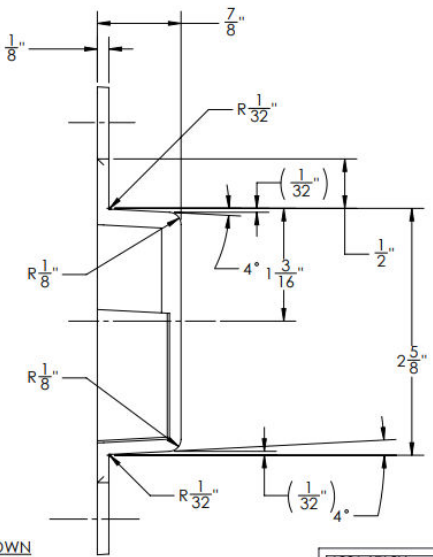

| DOOR WIDTH | DIM "A" |
|------------|---------|
| 1 3/4"     | 1.770   |
|            | 1.750   |
|            | 2.020   |
| 2"         | 2.000   |
|            | 2.270   |
| 2 1/4"     | 2.250   |
| 2 1/2"     | 2.500   |
|            | 2.770   |
| 2 3/4"     | 2.750   |

RHRB STRIKE SHOWN

L.H.R.B. STRIKE SHOWN

ASSA ABLOY  
Opening Solutions

TEMPLATE-  
OPEN BACK STRIKE  
CATALOG No. 815

RELEASE DATE  
5/10/22

TEMPLATE NO.  
MEDI49