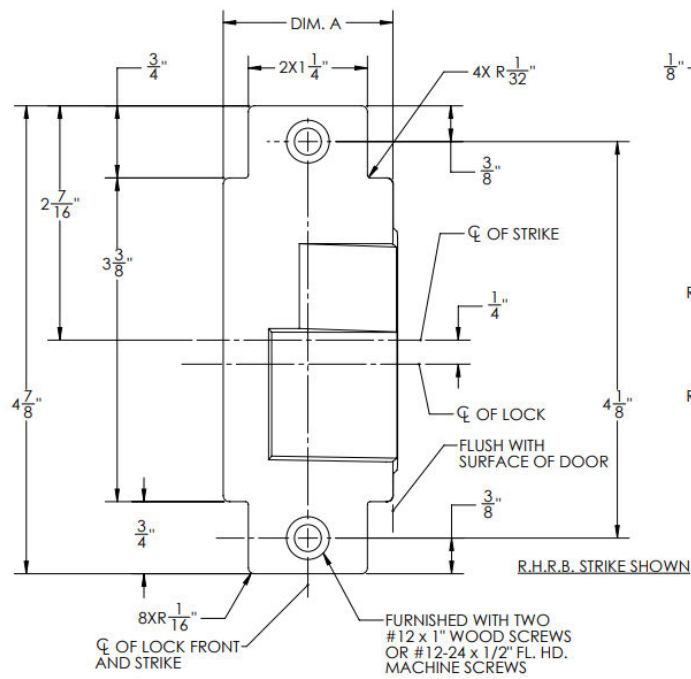

| DOOR WIDTH | DIM "A" |
|------------|---------|
| 1 3/4"     | 1.770   |
|            | 1.750   |
|            | 2.020   |
| 2"         | 2.000   |
|            | 2.270   |
| 2 1/4"     | 2.250   |
| 2 1/2"     | 2.500   |
|            | 2.770   |
| 2 3/4"     | 2.750   |

RHRB STRIKE SHOWN

L.H.R.B. STRIKE SHOWN

ASSA ABLOY  
Opening Solutions

TEMPLATE-  
OPEN BACK STRIKE  
CATALOG No. 815

RELEASE DATE  
5/10/22

TEMPLATE NO.  
MEDI49