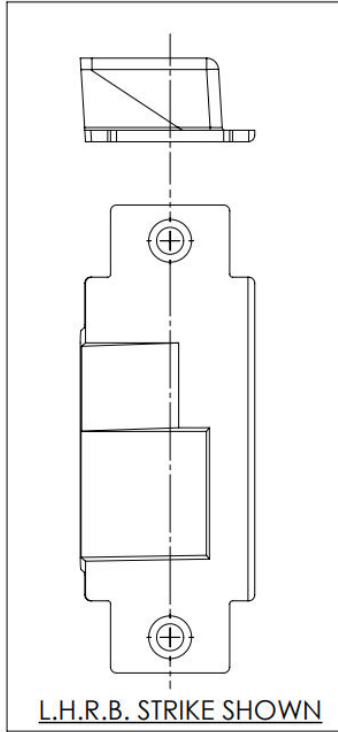

L.H.R.B. STRIKE SHOWN

ASSA ABLOY
Opening Solutions

TEMPLATE-
OPEN BACK STRIKE
CATALOG No. 815

RELEASE DATE
5/10/22

TEMPLATE NO.
MEDI49