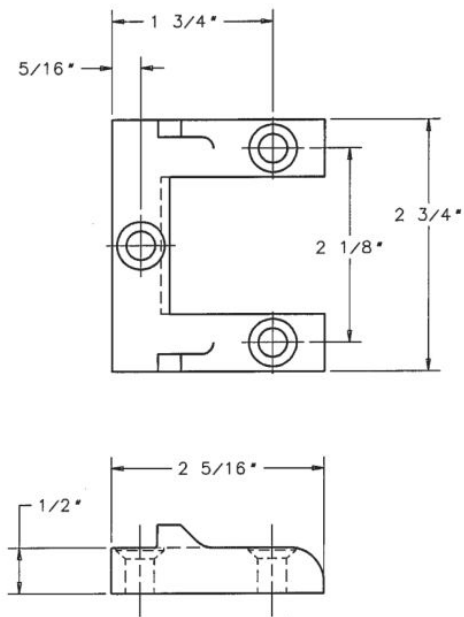

#646 TOP STRIKE

#653 BOTTOM STRIKE (COATED)
#643 BOTTOM STRIKE (UNCOATED)

#655 FLAT BOTTOM STRIKE

① — TOLERANCE ON ALL DIMENSIONS $\pm 1/64''$.

ASSA ABLOY
 Opening Solutions

TEMPLATE FIRE RATED SVR TOP
 AND BOTTOM STRIKES