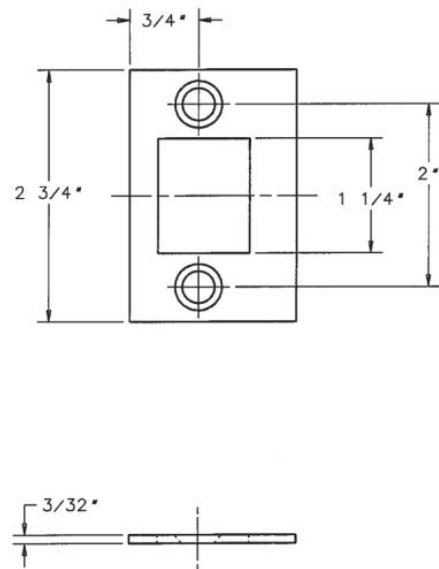

#646 TOP STRIKE

#653 BOTTOM STRIKE (COATED)
#643 BOTTOM STRIKE (UNCOATED)

#655 FLAT BOTTOM STRIKE

① — TOLERANCE ON ALL DIMENSIONS $\pm 1/64''$.

ASSA ABLOY
 Opening Solutions

TEMPLATE FIRE RATED SVR TOP
 AND BOTTOM STRIKES