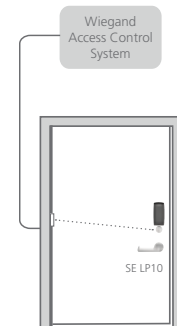

TYPICAL SYSTEM CONFIGURATION

Corbin Ruswin Architectural Hardware
225 Episcopal Road, Berlin, CT 06037
Phone 800-543-3658
Fax 800-447-6714
www.corbinruswin.com

ASSA ABLOY Door Security Solutions Canada
160 Four Valley Drive, Vaughan, Ontario, Canada L4K 4T9
Phone: 800-461-3007
Fax: 800-461-8989
www.assaabloydss.ca

The ASSA ABLOY Group is the global leader in access solutions. Every day, we help billions of people experience a more open world.