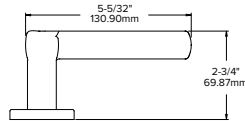

Marc

Fluid lyricism expressed through whimsical lines and dynamic contours.

111*

112

114

115

Lever returns within 1/2" (13mm) of door face

Lever returns within 1/2" (13mm) of door face

131

Lever returns within 1/2" (13mm) of door face

132

*Not available with Inspire™ roseless trim.
The Marc Collection is not offered in 629 or 630 finishes.