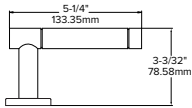

Lever returns within
1/2" (13mm) of door face

128

Piet

Striking levers with sleek, clean lines.

Suggested Thumbturn
Pairing: MT3

21G*

21L*

21M*