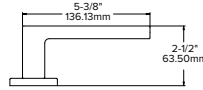

Salvador

Dreamlike beauty
manifested in solid,
familiar forms.

106

107

108

109

110

Lever returns within
1/2" (13mm) of door face

123

Lever returns within
1/2" (13mm) of door face

128