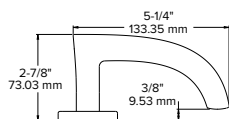

115

116

Lever returns within 1/2" (13mm) of door face

130

Lever returns within 1/2" (13mm) of door face

131

Lever returns within 1/2" (13mm) of door face

132