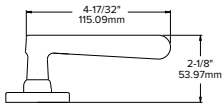

Marc

Fluid lyricism expressed through whimsical lines and dynamic contours.

111*