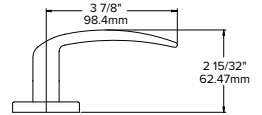

Jackson

Intuitive shapes, moving with the energetic rhythm of modern life.

117

121*

Lever returns within
1/2" (13mm) of door face

126

Lever returns within
1/2" (13mm) of door face

127

*Not available with Inspire™ roseless trim.

The Jackson Collection is not offered in 629 or 630 finishes.