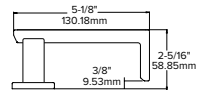

133*

134*

135*

Lever returns within
1/2" (13mm) of door face

137*

136*

Lever returns within
1/2" (13mm) of door face

138*