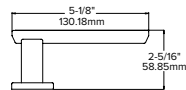

133*

134*

135*

Lever returns within
1/2" (13mm) of door face

137*

136*

Lever returns within
1/2" (13mm) of door face

138*