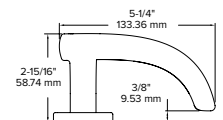

115

116

Lever returns within 1/2" (13mm) of door face

130

Lever returns within 1/2" (13mm) of door face

131

Lever returns within 1/2" (13mm) of door face

132