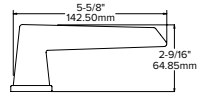

147

Lever returns within
1/2" (13mm) of door face

148

149

150

Georges

Structural pieces that evoke an emotional response with sophisticated design.

139*