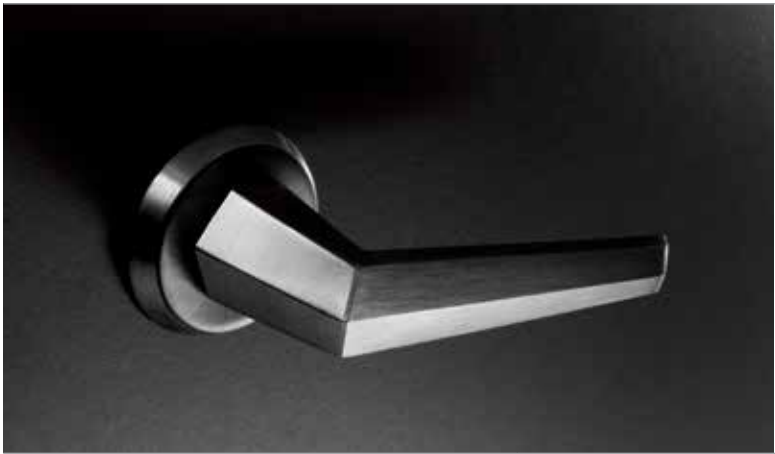

147

Lever returns within
1/2" (13mm) of door face

148

149

150

Georges

Structural pieces that evoke an emotional response with sophisticated design.

139*