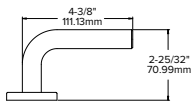

Salvador

Dreamlike beauty
manifested in solid,
familiar forms.

107

108

109

110

Lever returns within
1/2" (13mm) of door face

123

Lever returns within
1/2" (13mm) of door face

128