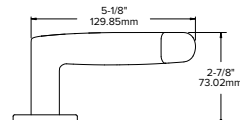

115

116

Lever returns within 1/2" (13mm) of door face

130

Lever returns within 1/2" (13mm) of door face

131

Lever returns within 1/2" (13mm) of door face

132