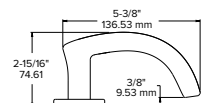

Intuitive shapes, moving with the energetic rhythm of modern life.

105

117

119

121*

Lever returns within
1/2" (13mm) of door face

126

Lever returns within
1/2" (13mm) of door face