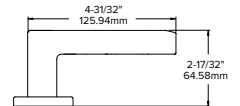

Intuitive shapes, moving with the energetic rhythm of modern life.

105

117

119

121*

Lever returns within
1/2" (13mm) of door face

126

Lever returns within
1/2" (13mm) of door face