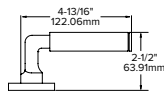

147

Lever returns within
1/2" (13mm) of door face

148

149

150

Georges

Structural pieces that evoke an emotional response with sophisticated design.

139*