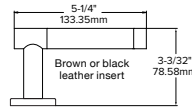

Lever returns within
1/2" (13mm) of door face

128

Piet

Striking levers with sleek, clean lines.

Suggested Thumbturn
Pairing: MT3

21G*

21L*

21M*