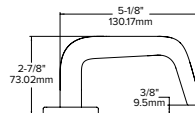

Intuitive shapes, moving with the energetic rhythm of modern life.

105

117

119

121*

Lever returns within
1/2" (13mm) of door face

126

Lever returns within
1/2" (13mm) of door face