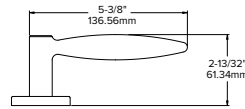

Jackson

Intuitive shapes, moving with the energetic rhythm of modern life.

105

117

121*

Lever returns within
1/2" (13mm) of door face

126

Lever returns within
1/2" (13mm) of door face

127

*Not available with Inspire™ roseless trim.

The Jackson Collection is not offered in 629 or 630 finishes.