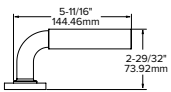

147

Lever returns within
1/2" (13mm) of door face

148

149

150

Georges

Structural pieces that evoke an emotional response with sophisticated design.

139*