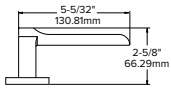

147

Lever returns within
1/2" (13mm) of door face

148