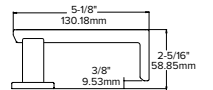

133*

134*

135*

Lever returns within
1/2" (13mm) of door face

137*

136*

Lever returns within
1/2" (13mm) of door face

138*