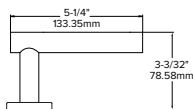

Piet

Striking levers with sleek, clean lines.

Suggested Thumbturn
Pairing: MT3

21G*

21L*

21M*

21S*

23M*

25M*

27M*

*Not available with Inspire™ roseless trim and only offered in 629, 630, 613E, BSP and WSP finishes.

**Corbin
Russwin**
ASSA ABLOY

Experience a safer
and more open world