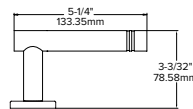

*Not available with Inspire™ roseless trim and only offered in 629, 630, 613E, BSP and WSP finishes.

**Corbin
Russwin**
ASSA ABLOY

Experience a safer
and more open world