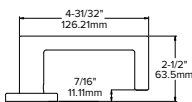

Lever returns within
1/2" (13mm) of door face

123