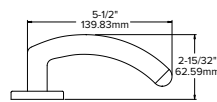

Salvador

Dreamlike beauty
manifested in solid,
familiar forms.

107

108

109

110

Lever returns within
1/2" (13mm) of door face

123

Lever returns within
1/2" (13mm) of door face

128