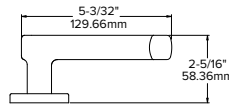

Jackson

Intuitive shapes, moving with the energetic rhythm of modern life.

105

117

121*

Lever returns within
1/2" (13mm) of door face

126

Lever returns within
1/2" (13mm) of door face

127

*Not available with Inspire™ roseless trim.

The Jackson Collection is not offered in 629 or 630 finishes.