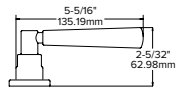

Georges

Structural pieces that evoke an emotional response with sophisticated design.

140*

142*

*Not available with Inspire™ roseless trim

140 141 and 143 not available with privacy function on Tubular Locks (TL3720 and TL3720A).