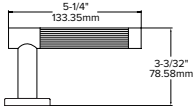

Lever returns within
1/2" (13mm) of door face

128

Piet

Striking levers with sleek, clean lines.

Suggested Thumbturn
Pairing: MT3

21G*

21L*

21M*