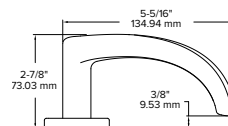

115

116

Lever returns within 1/2" (13mm) of door face

130

Lever returns within 1/2" (13mm) of door face

131

Lever returns within 1/2" (13mm) of door face

132