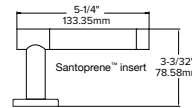

Piet

Striking levers with sleek, clean lines.

Suggested Thumbturn
Pairing: MT3

21G*

21L*

21M*

21S*

23M*

25M*

27M*

*Not available with Inspire™ roseless trim and only offered in 629, 630, 613E, BSP and WSP finishes.

**Corbin
Russwin**
ASSA ABLOY

Experience a safer
and more open world