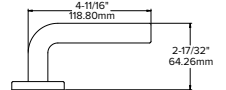

Salvador

Dreamlike beauty
manifested in solid,
familiar forms.

107

108

109

110

Lever returns within
1/2" (13mm) of door face

123

Lever returns within
1/2" (13mm) of door face

128