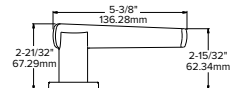

Marc

Fluid lyricism expressed through whimsical lines and dynamic contours.

111*

112

115

Lever returns within 1/2" (13mm) of door face

Lever returns within 1/2" (13mm) of door face

131

Lever returns within 1/2" (13mm) of door face

132

*Not available with Inspire™ roseless trim.
The Marc Collection is not offered in 629 or 630 finishes.