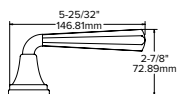

143*

*Not available with Inspire™ roseless trim

140 141 and 143 not available with privacy function on Tubular Locks (TL3720 and TL3720A).