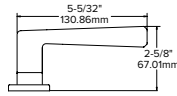

147

Lever returns within
1/2" (13mm) of door face

148

149

150

Georges

Structural pieces that evoke an emotional response with sophisticated design.

139*