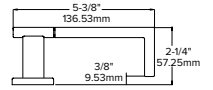

133*

134*

135*

Lever returns within
1/2" (13mm) of door face

137*

136*

Lever returns within
1/2" (13mm) of door face

138*