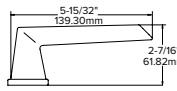

Georges

Structural pieces that evoke an emotional response with sophisticated design.

139*

140*

141*

142*

*Not available with Inspire™ roseless trim

140 141 and 143 not available with privacy function on Tubular Locks (TL3720 and TL3720A).