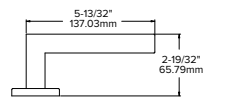

Salvador

Dreamlike beauty
manifested in solid,
familiar forms.

107

108

109

110

Lever returns within
1/2" (13mm) of door face

123

Lever returns within
1/2" (13mm) of door face

128