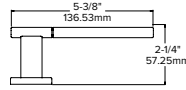

Suggested Thumbturn
Pairing: MT2

Josef

Tribute to the square with beautifully simple, but dramatic forms.

133*

134*

Lever returns within
1/2" (13mm) of door face

137*

Lever returns within
1/2" (13mm) of door face

138*

*Not available with Inspire™ roseless trim and 135-136 contain polycarbonate inserts and are not offered with MicroShield® antimicrobial coating.