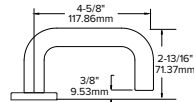

Lever returns within
1/2" (13mm) of door face

128

Piet

Striking levers with sleek, clean lines.

Suggested Thumbturn
Pairing: MT3

21G*

21L*

21M*