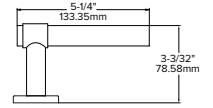

Piet

Striking levers with sleek, clean lines.

Suggested Thumbturn
Pairing: MT3

21G*

21L*

21M*

21S*

23M*

25M*

27M*

*Not available with Inspire™ roseless trim and only offered in 629, 630, 613E, BSP and WSP finishes.

**Corbin
Russwin**
ASSA ABLOY

Experience a safer
and more open world