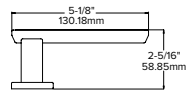

133*

134*

135*

Lever returns within
1/2" (13mm) of door face

137*

136*

Lever returns within
1/2" (13mm) of door face

138*